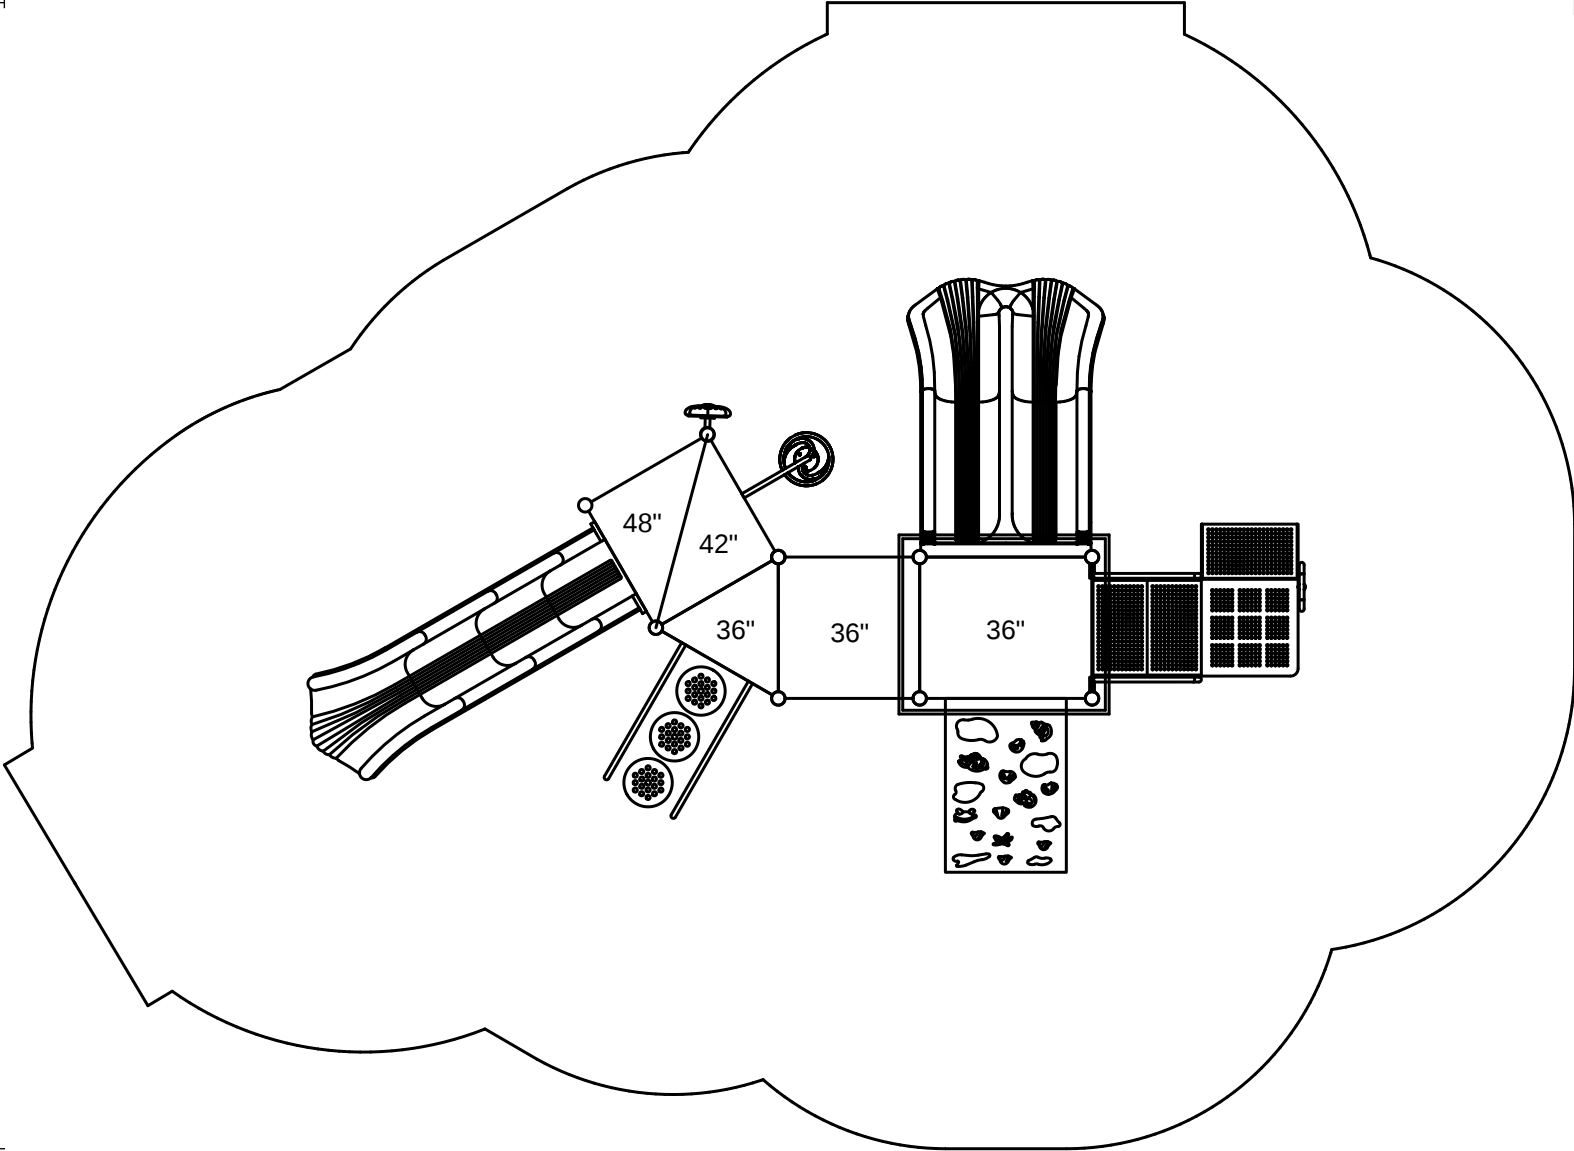

Panama City

34'-1"

24'-10"

Footprint: 12'-10" x 21'-6"
Use Zone: 24'-10" x 34'-1"

SKU: PKP232