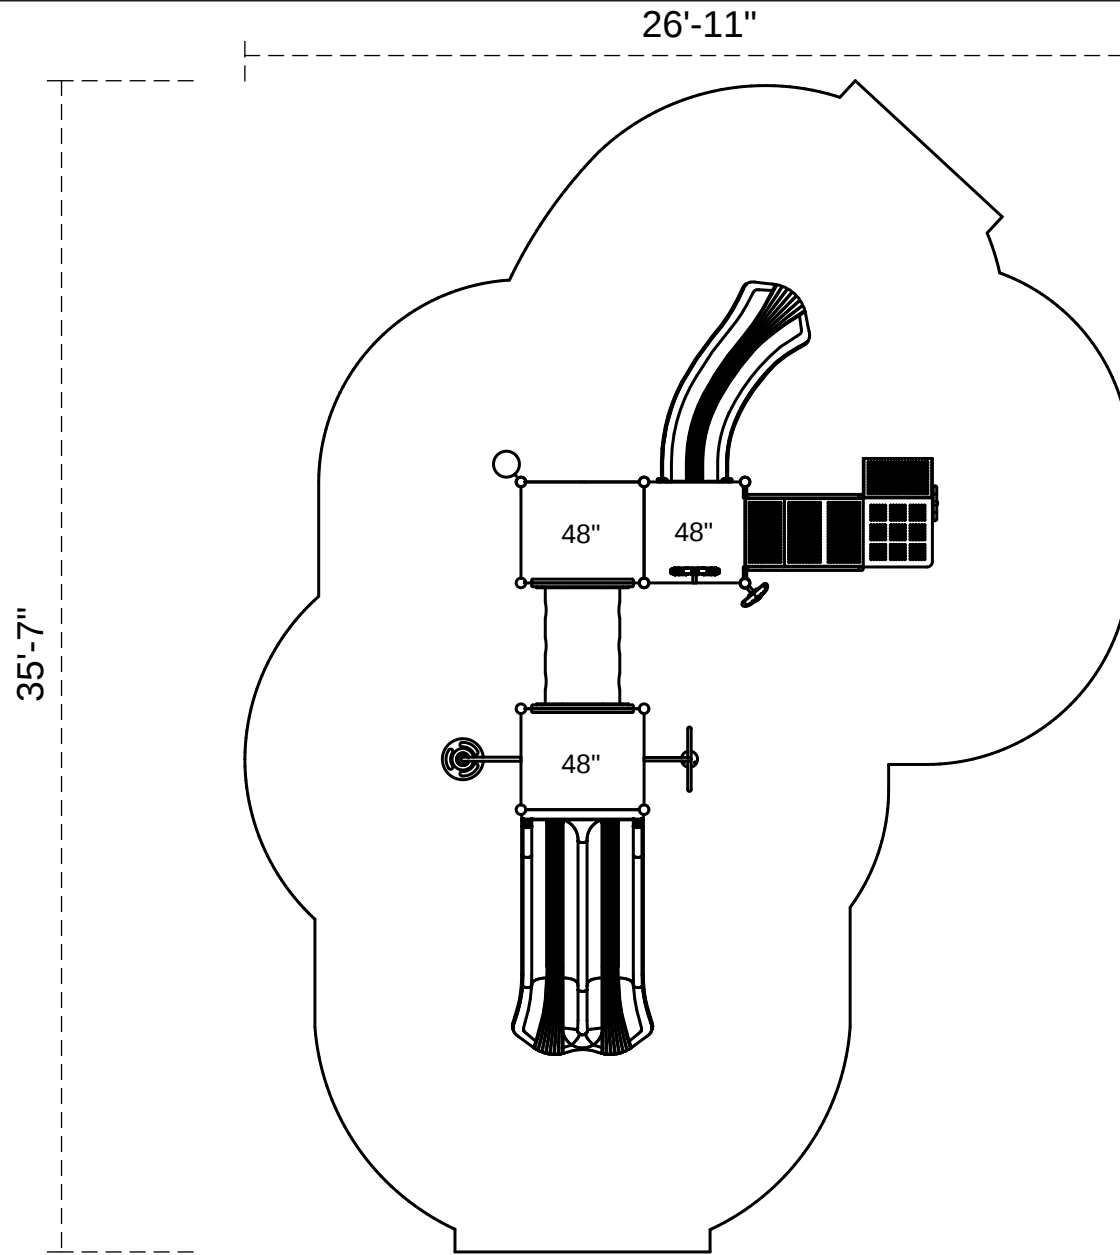

Beaufort

Footprint: 14'-11" x 23'-7"
Use Zone: 26'-11" x 35'-7"

SKU: PKP234