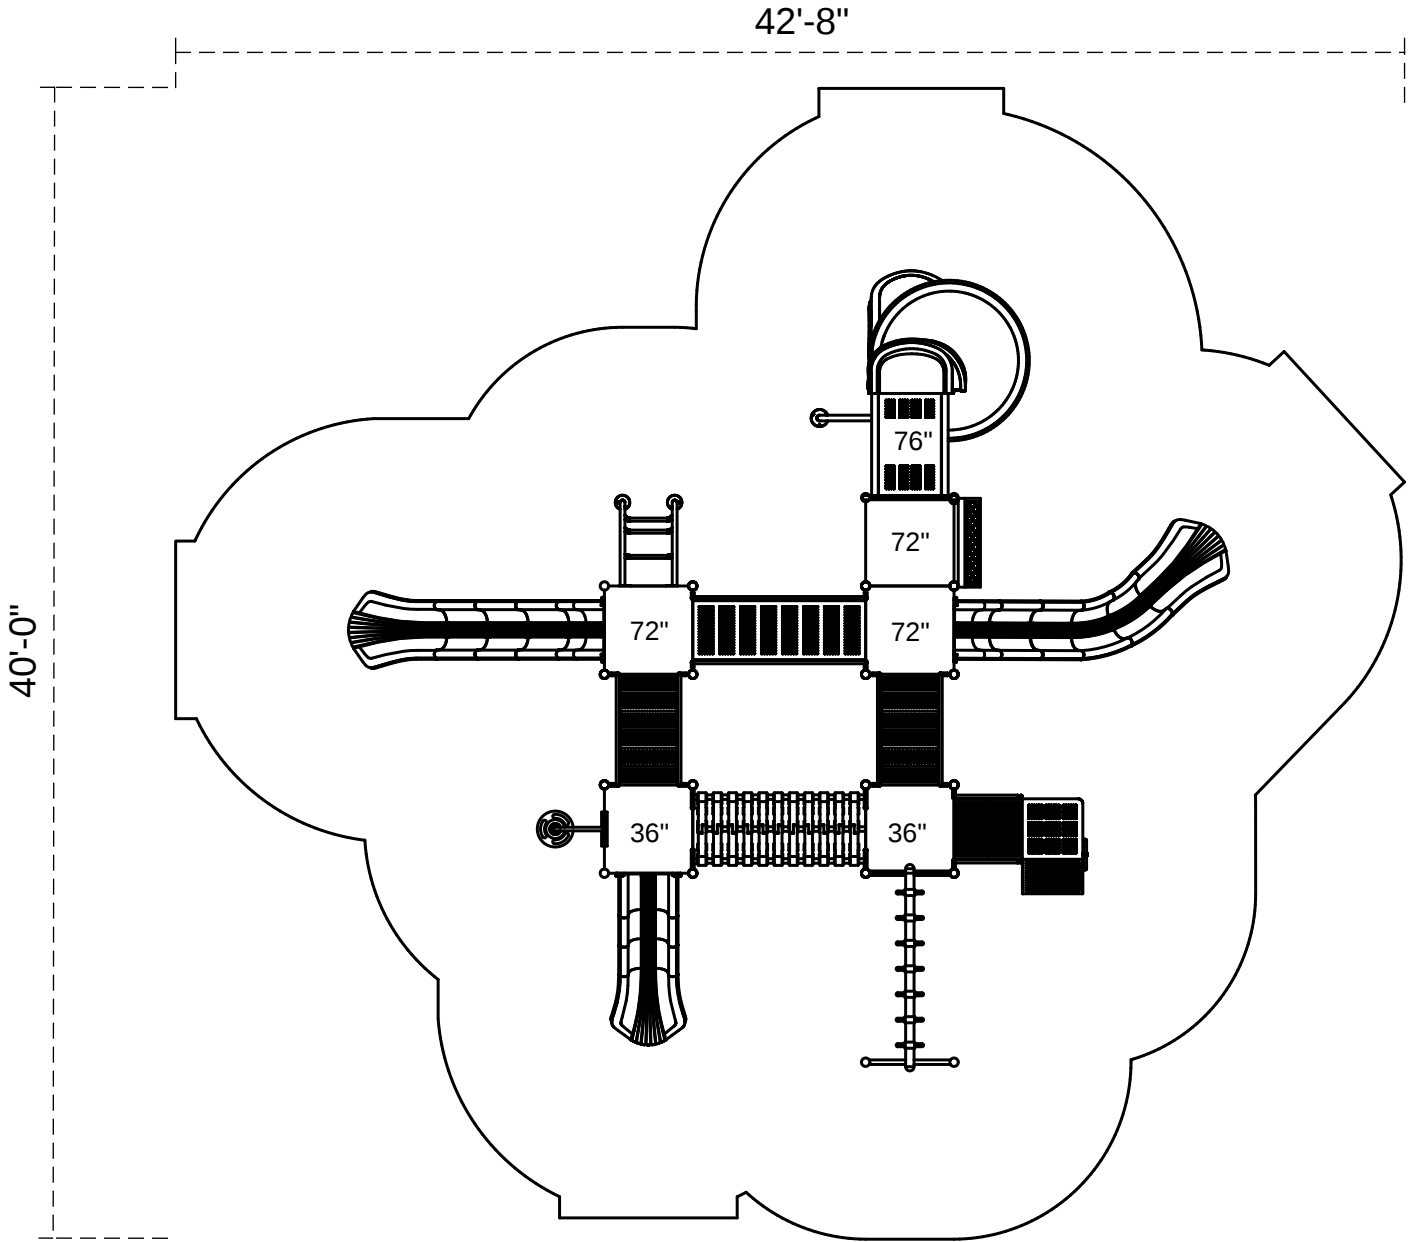

Fairfax Station

Footprint: 27'-7" x 30'-7"
Use Zone: 40' x 42'-8"

SKU: PKP247