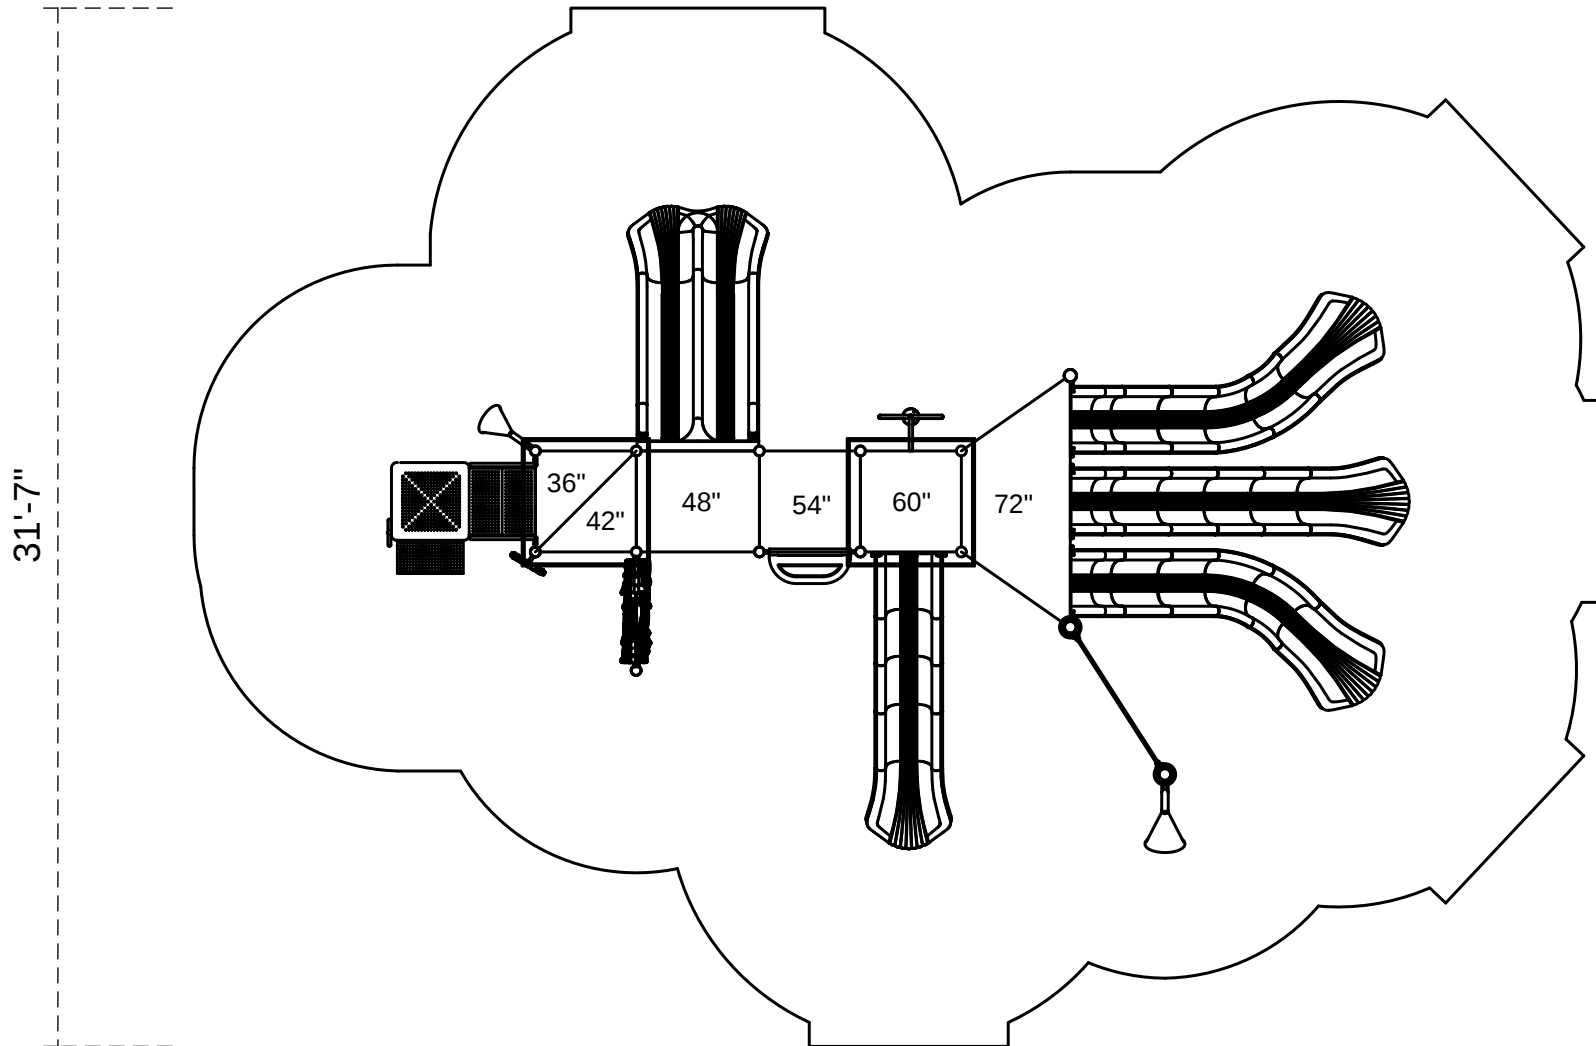

Lancaster

42'-11"

Footprint: 19'-7" x 30'-11"
Use Zone: 31'-7" x 42'-11"

SKU: PKP250