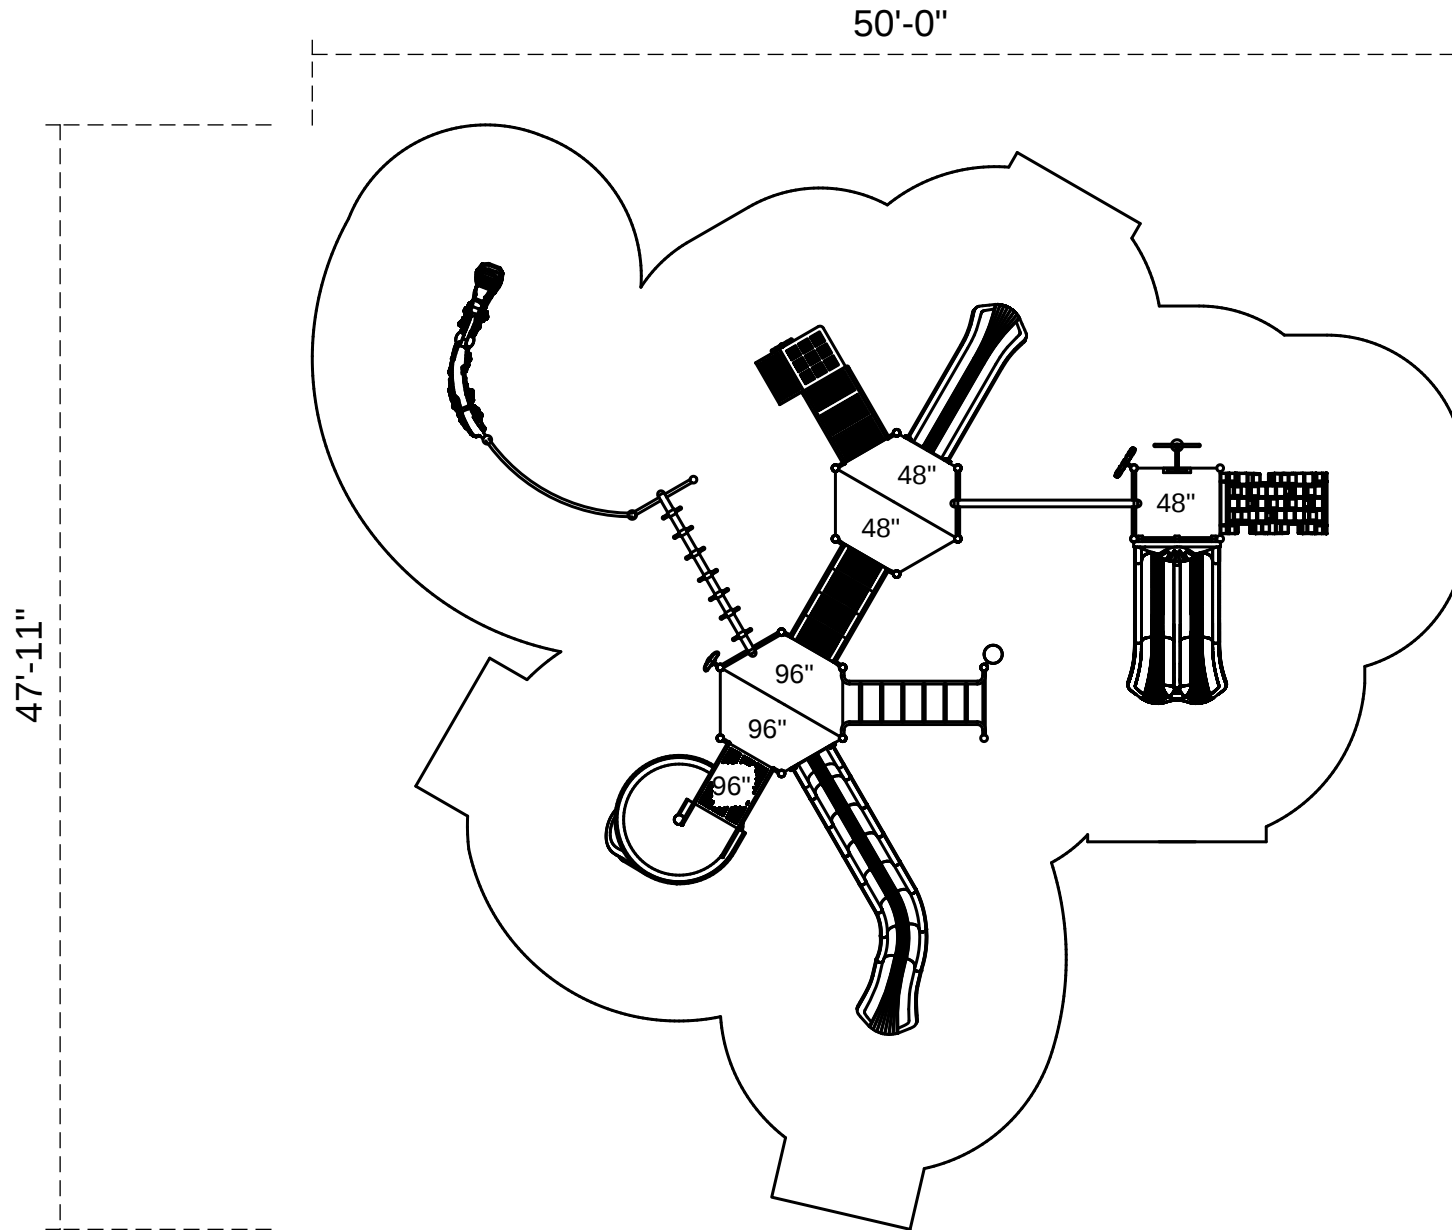

Oceanside

Footprint: 33'-6" x 38'
Use Zone: 47'-11" x 50'

SKU: PKP253