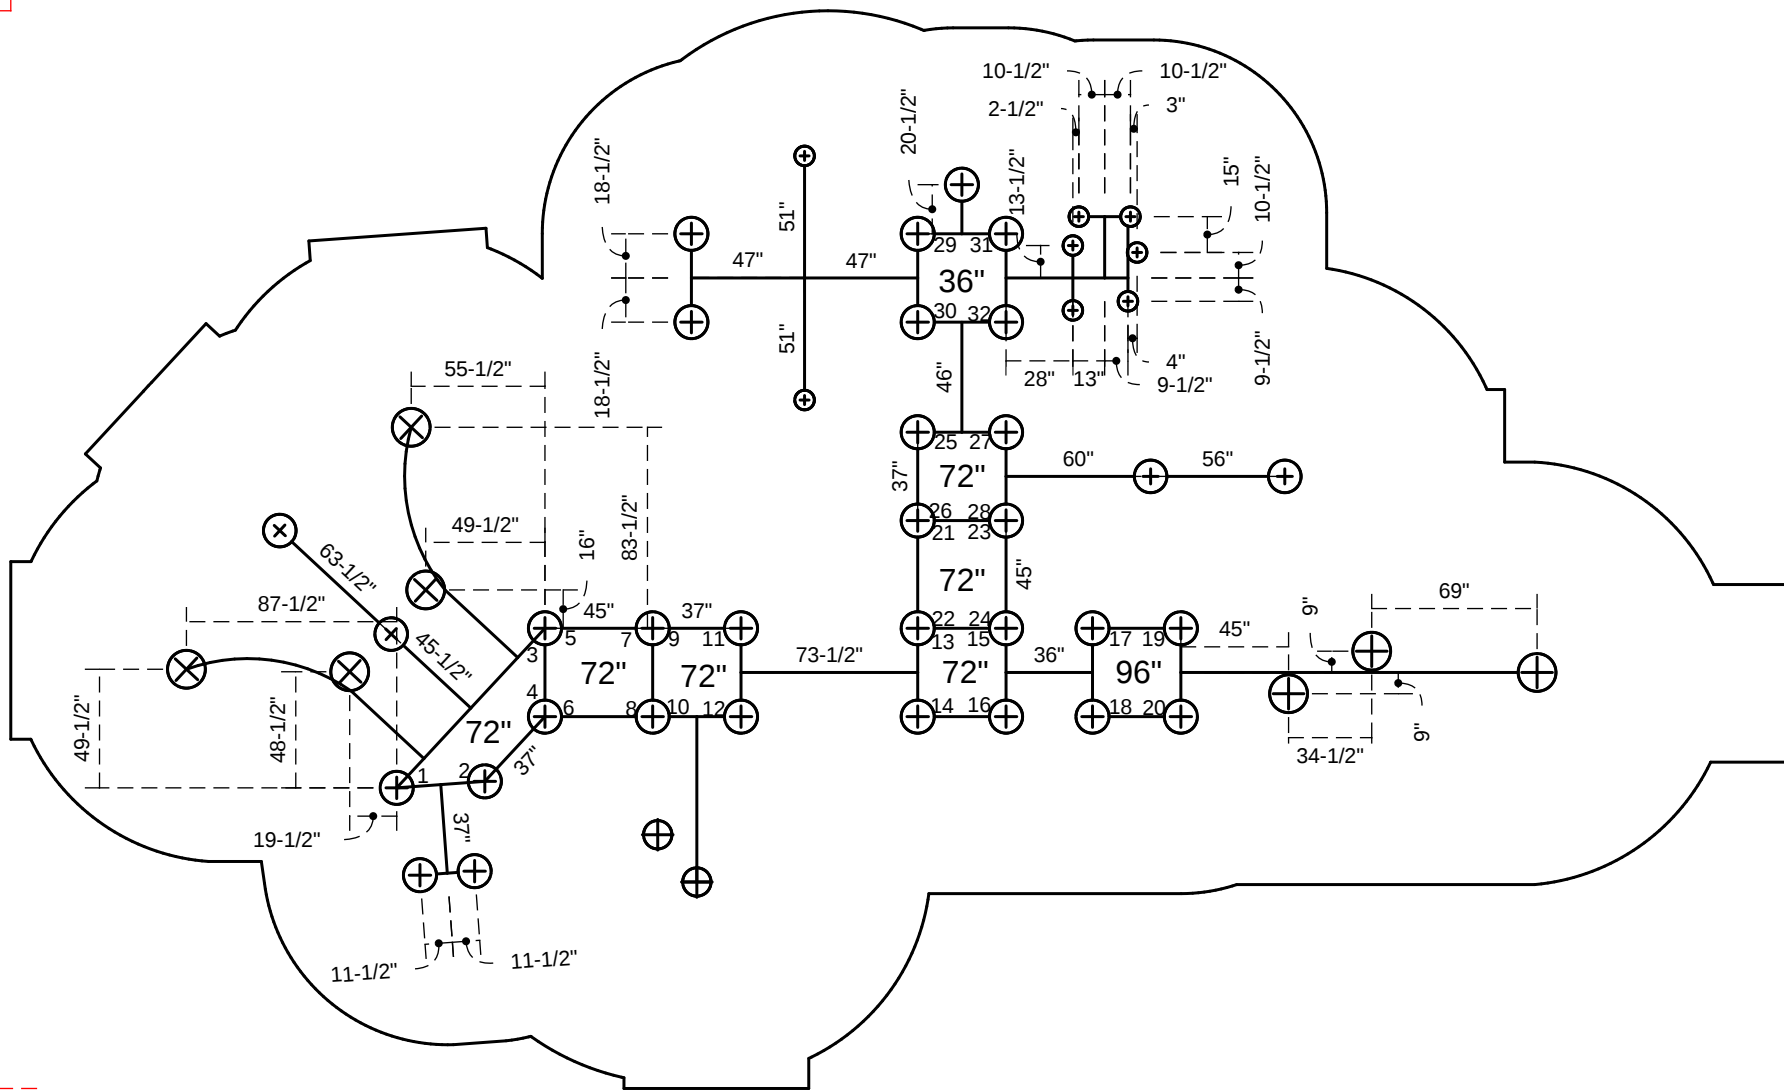

741"

449"

Footer Layout provided as a guide. Measurements rounded to nearest 1/2 inch. For true accuracy, please measure using equipment onsite. Equipment dimensions are subject to change without notice.

PKP254 Loveland

December 4, 2017

Footer and Post Layout