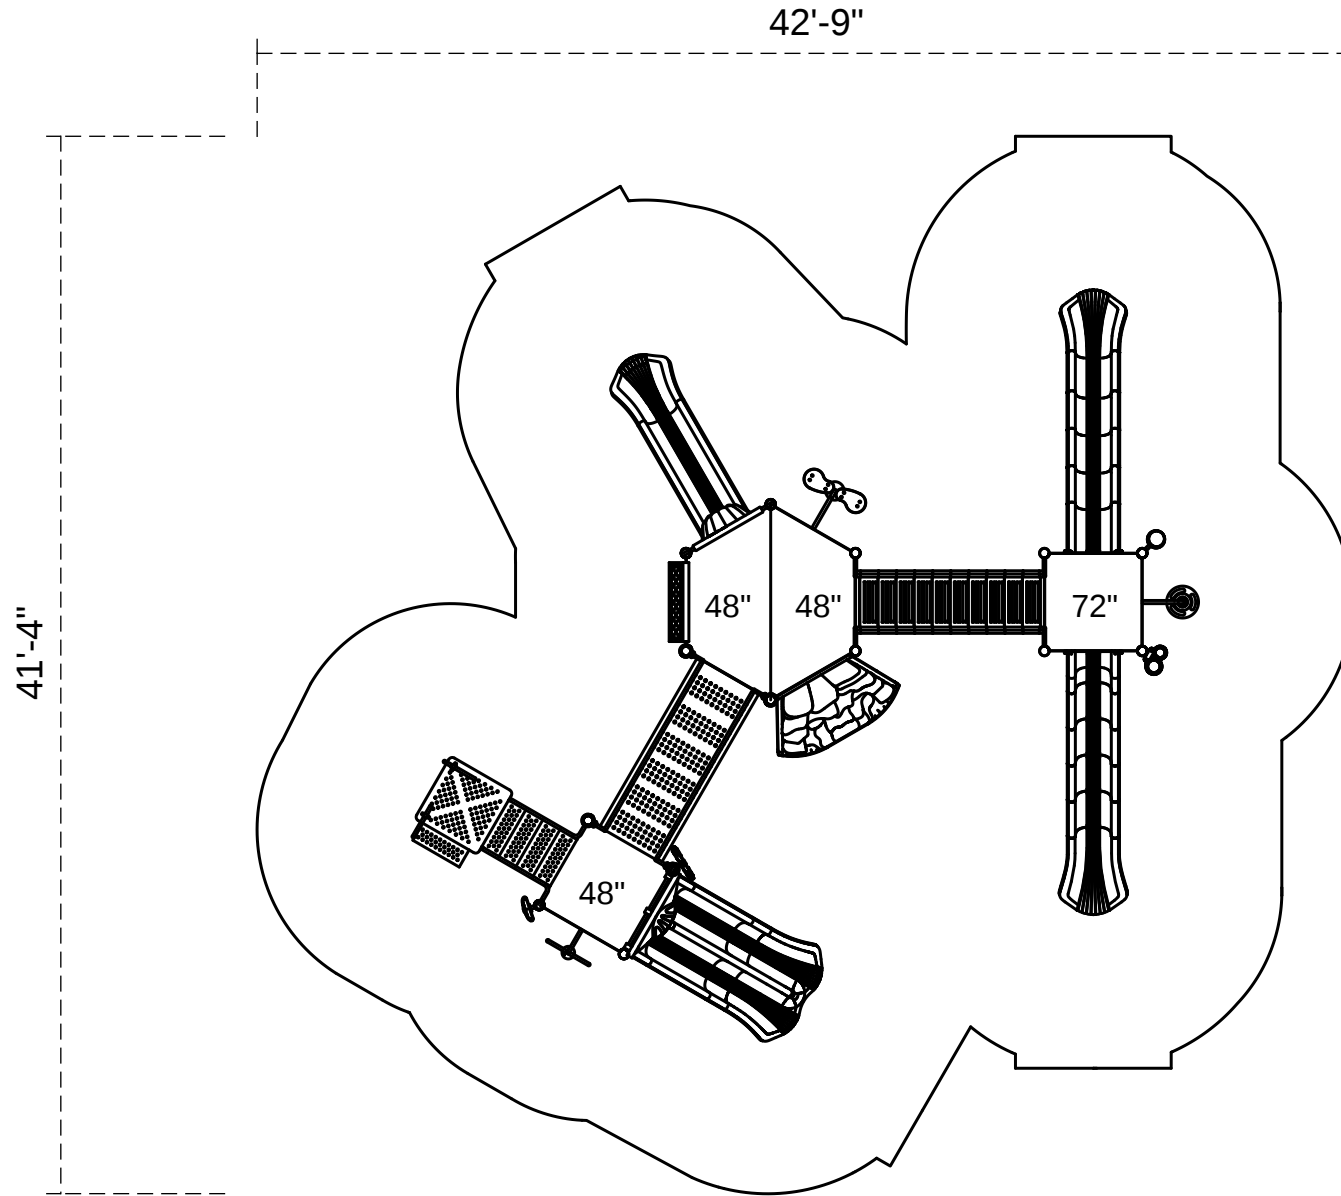

McKinley

Footprint: 29'-4" x 30'-9"
Use Zone: 41'-4" x 42'-9"

SKU: PMF001