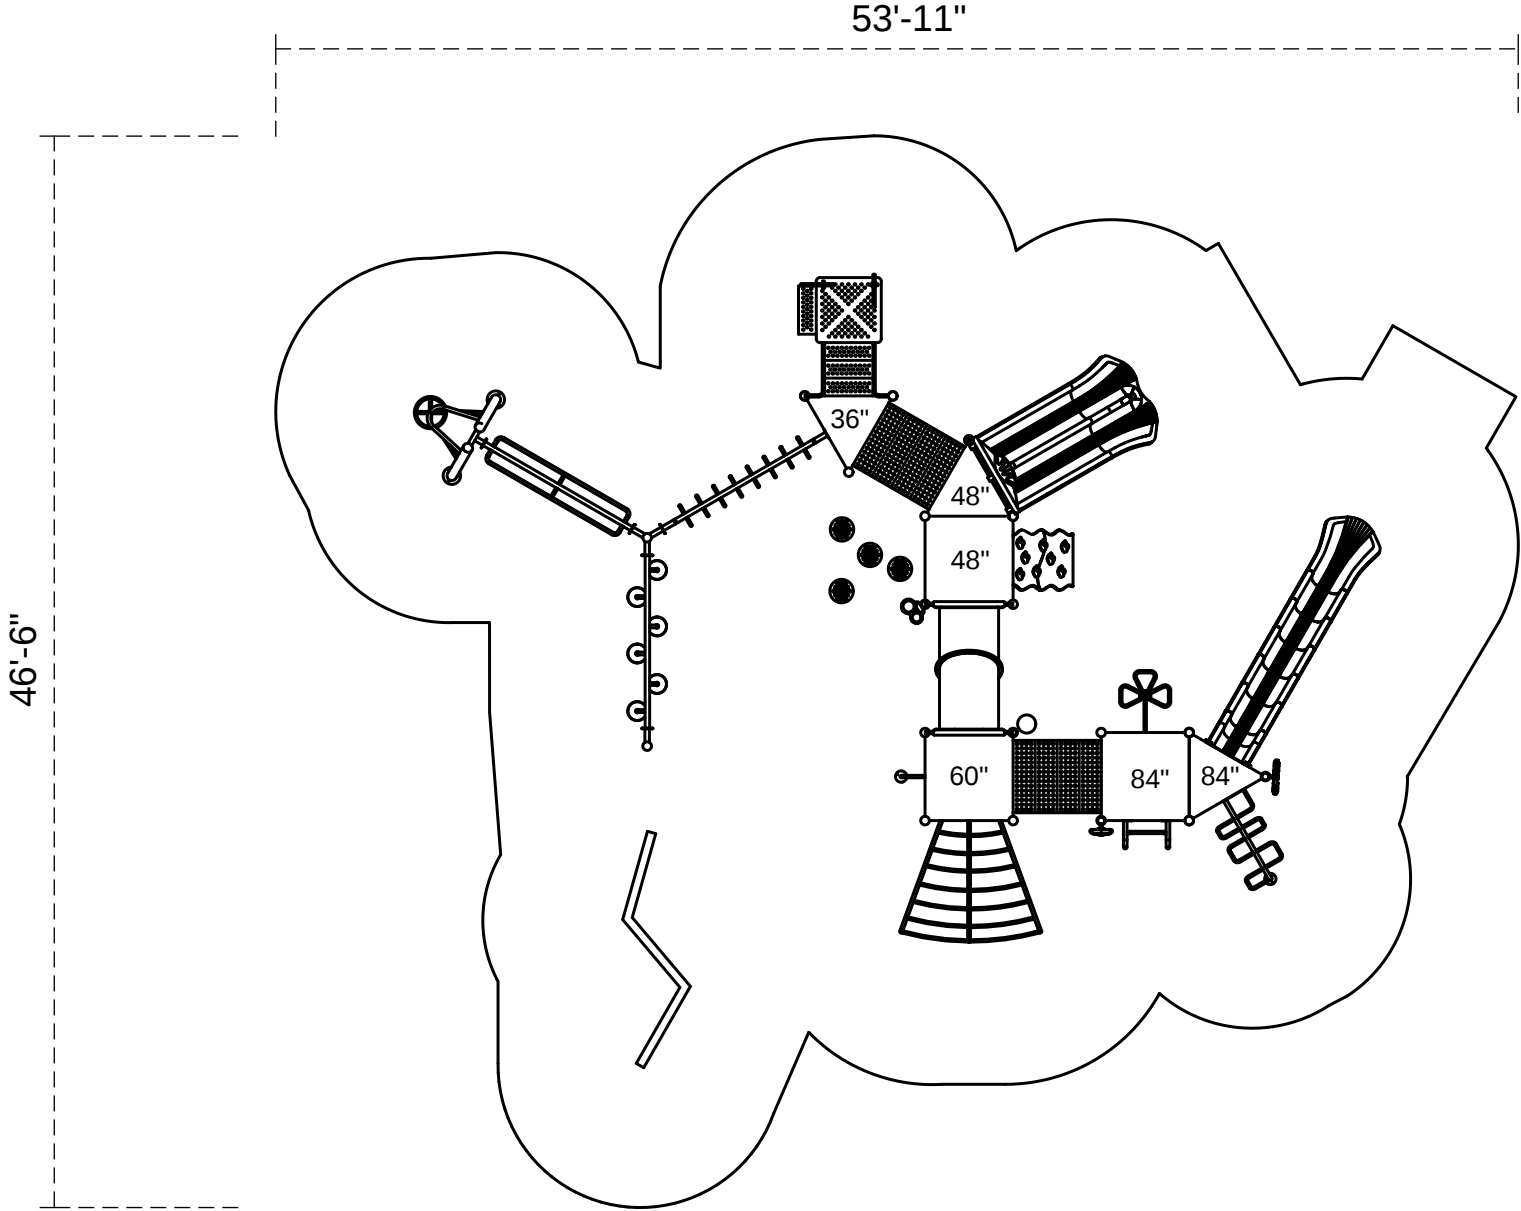

Foraker

Footprint: 34'-6" x 41'-11"
Use Zone: 46'-6" x 53'-11"

SKU: PMF003