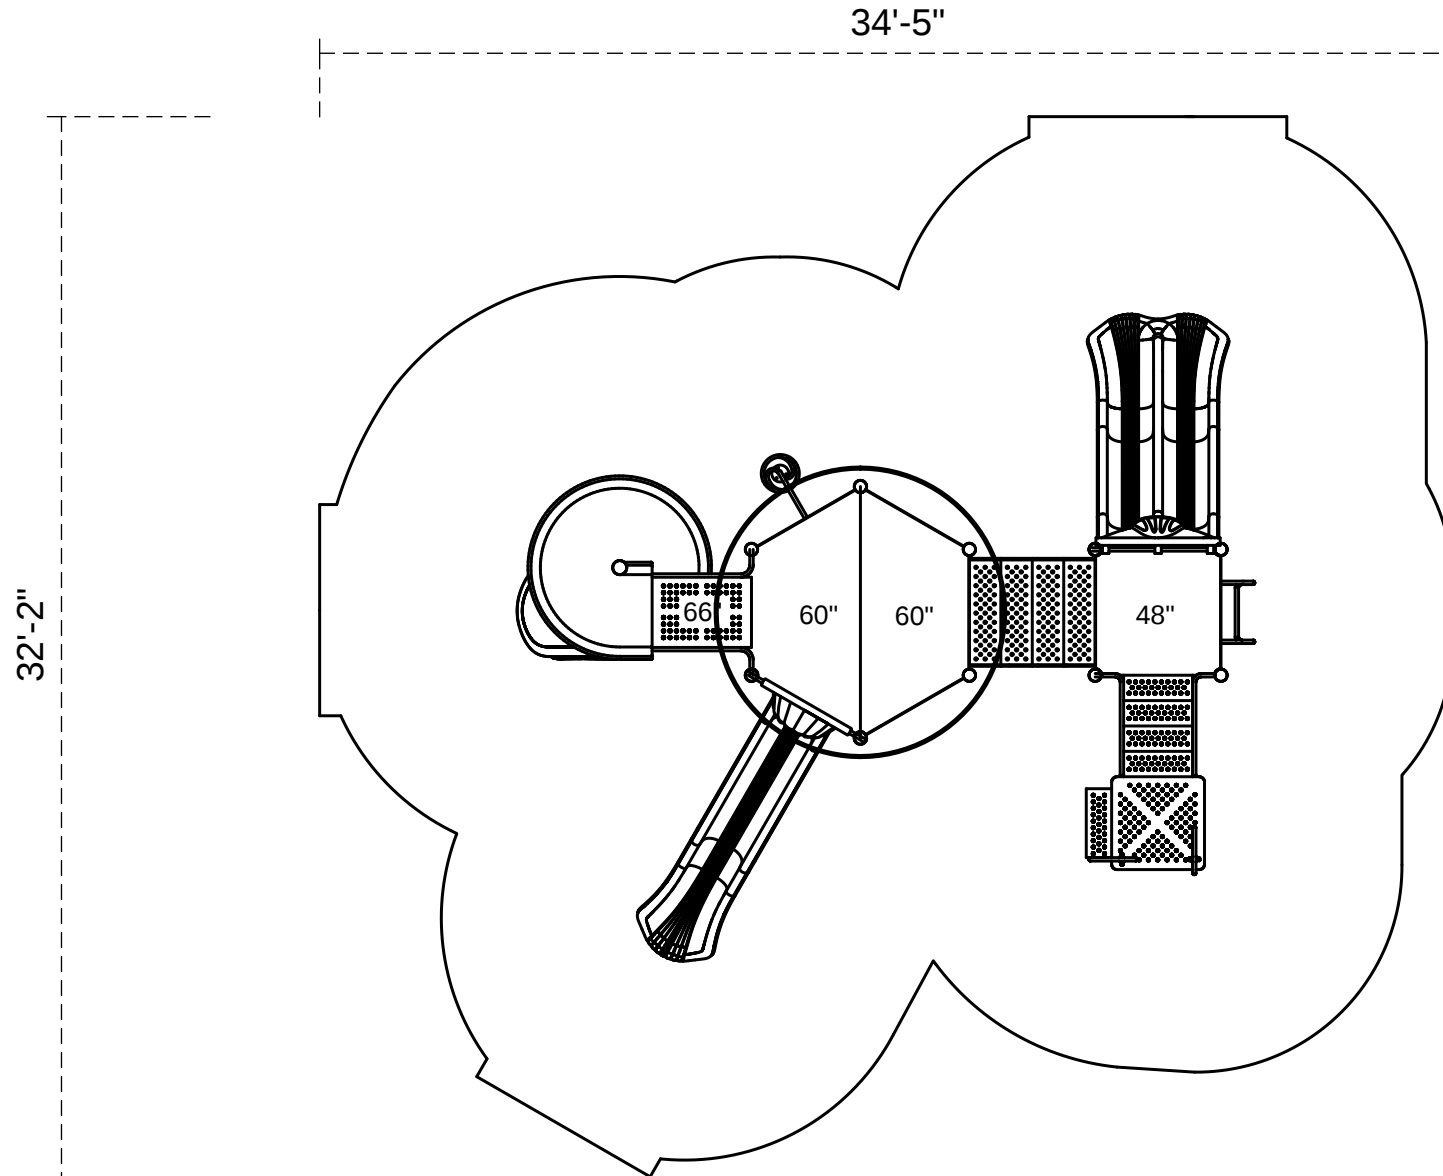

Sanford

Footprint: 20'-2" x 22'-5"
Use Zone: 32'-2" x 34'-5"

SKU: PMF005