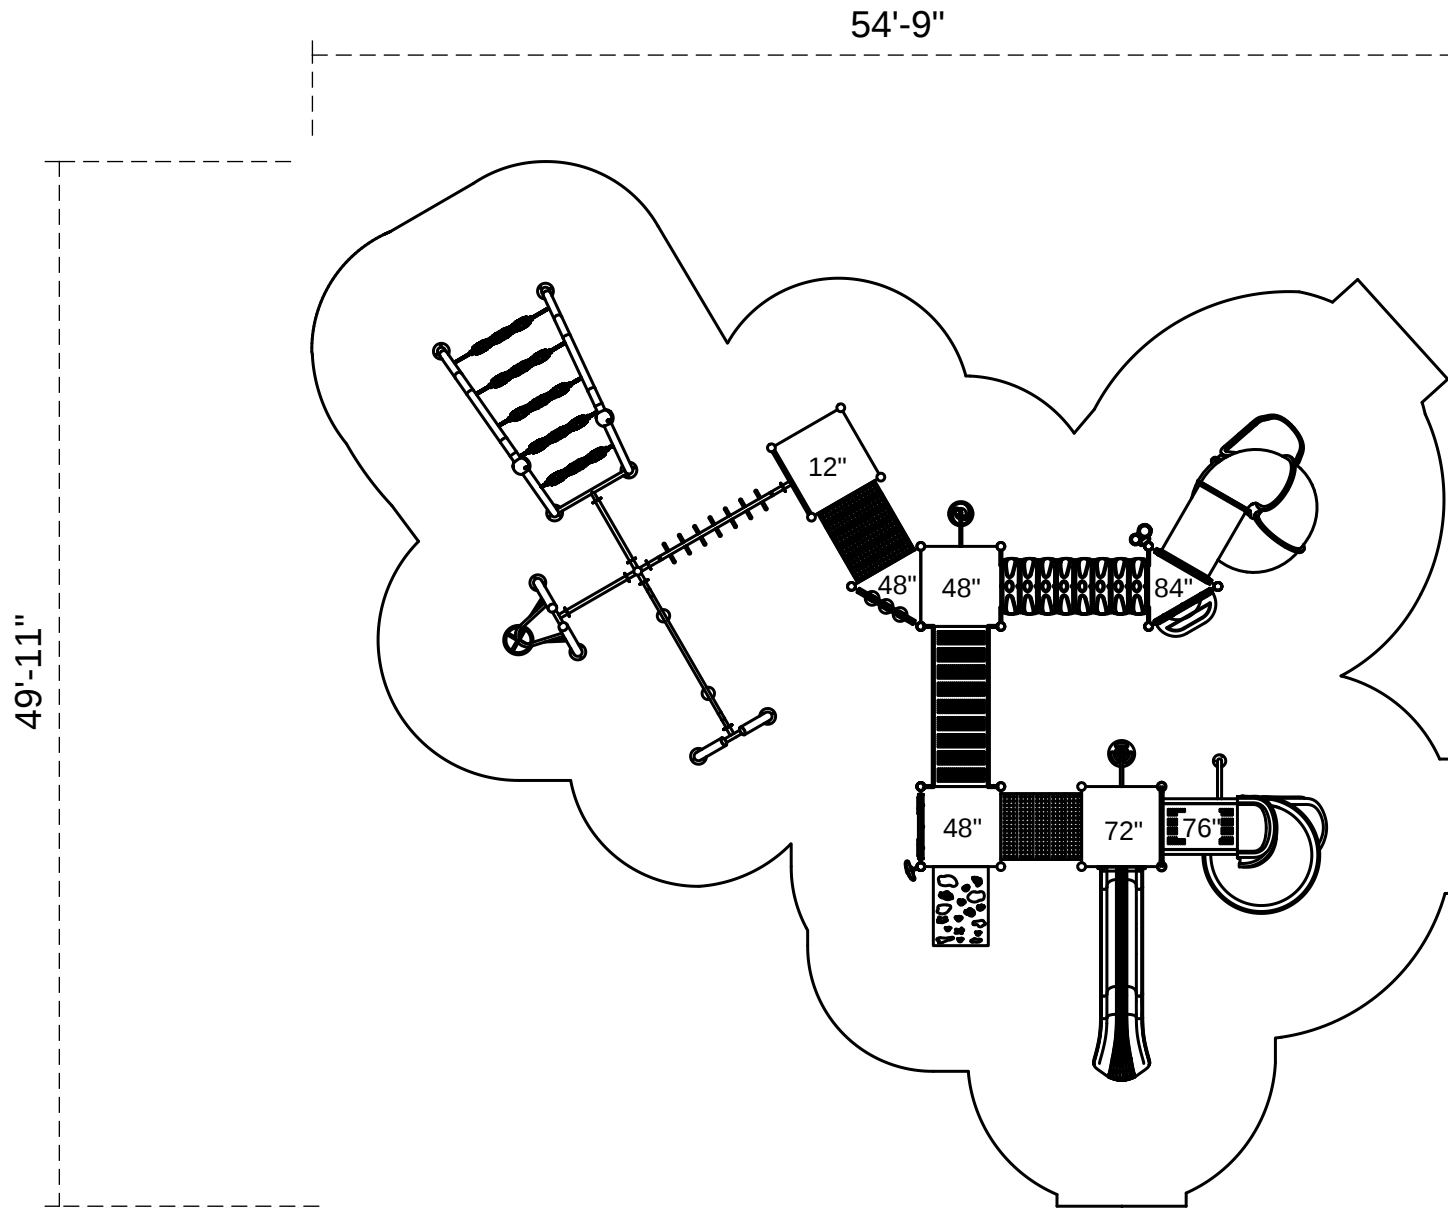

Pantigo

Footprint: 37'-11" x 42'-9"
Use Zone: 49'-11" x 54'-9"

SKU: PMF007