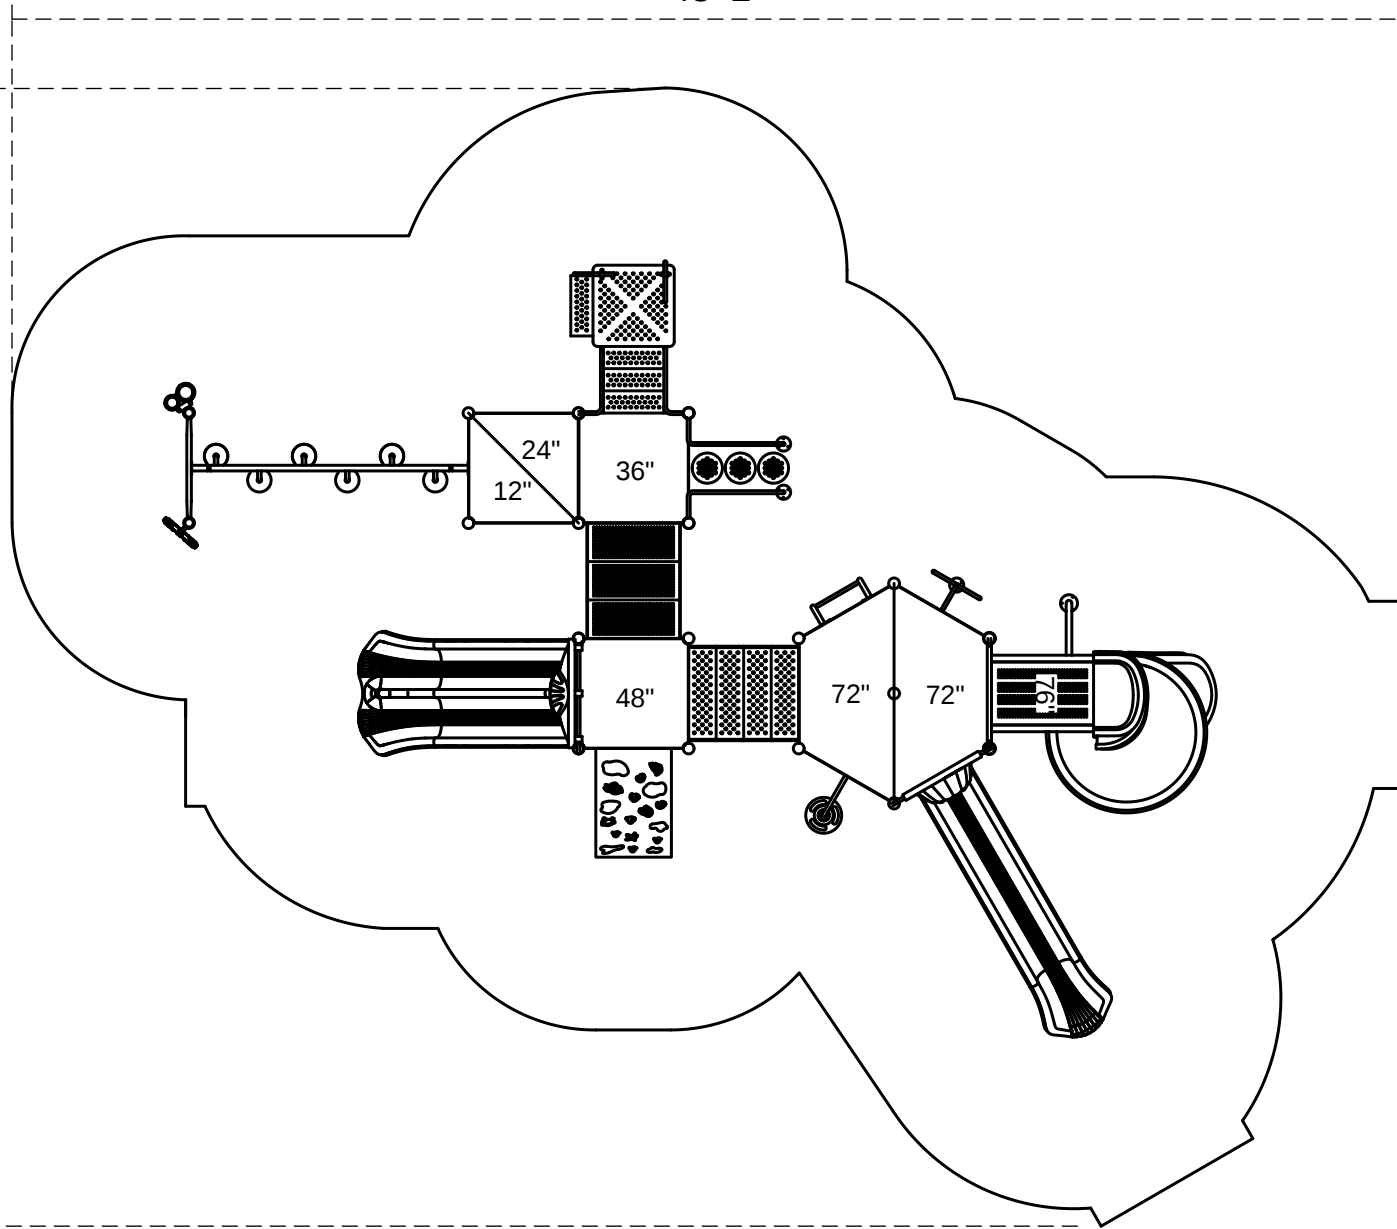

Elbert

48'-2"

39'-6"

Footprint: 27'-6" x 36'-2"
Use Zone: 39'-6" x 48'-2"

SKU: PMF009