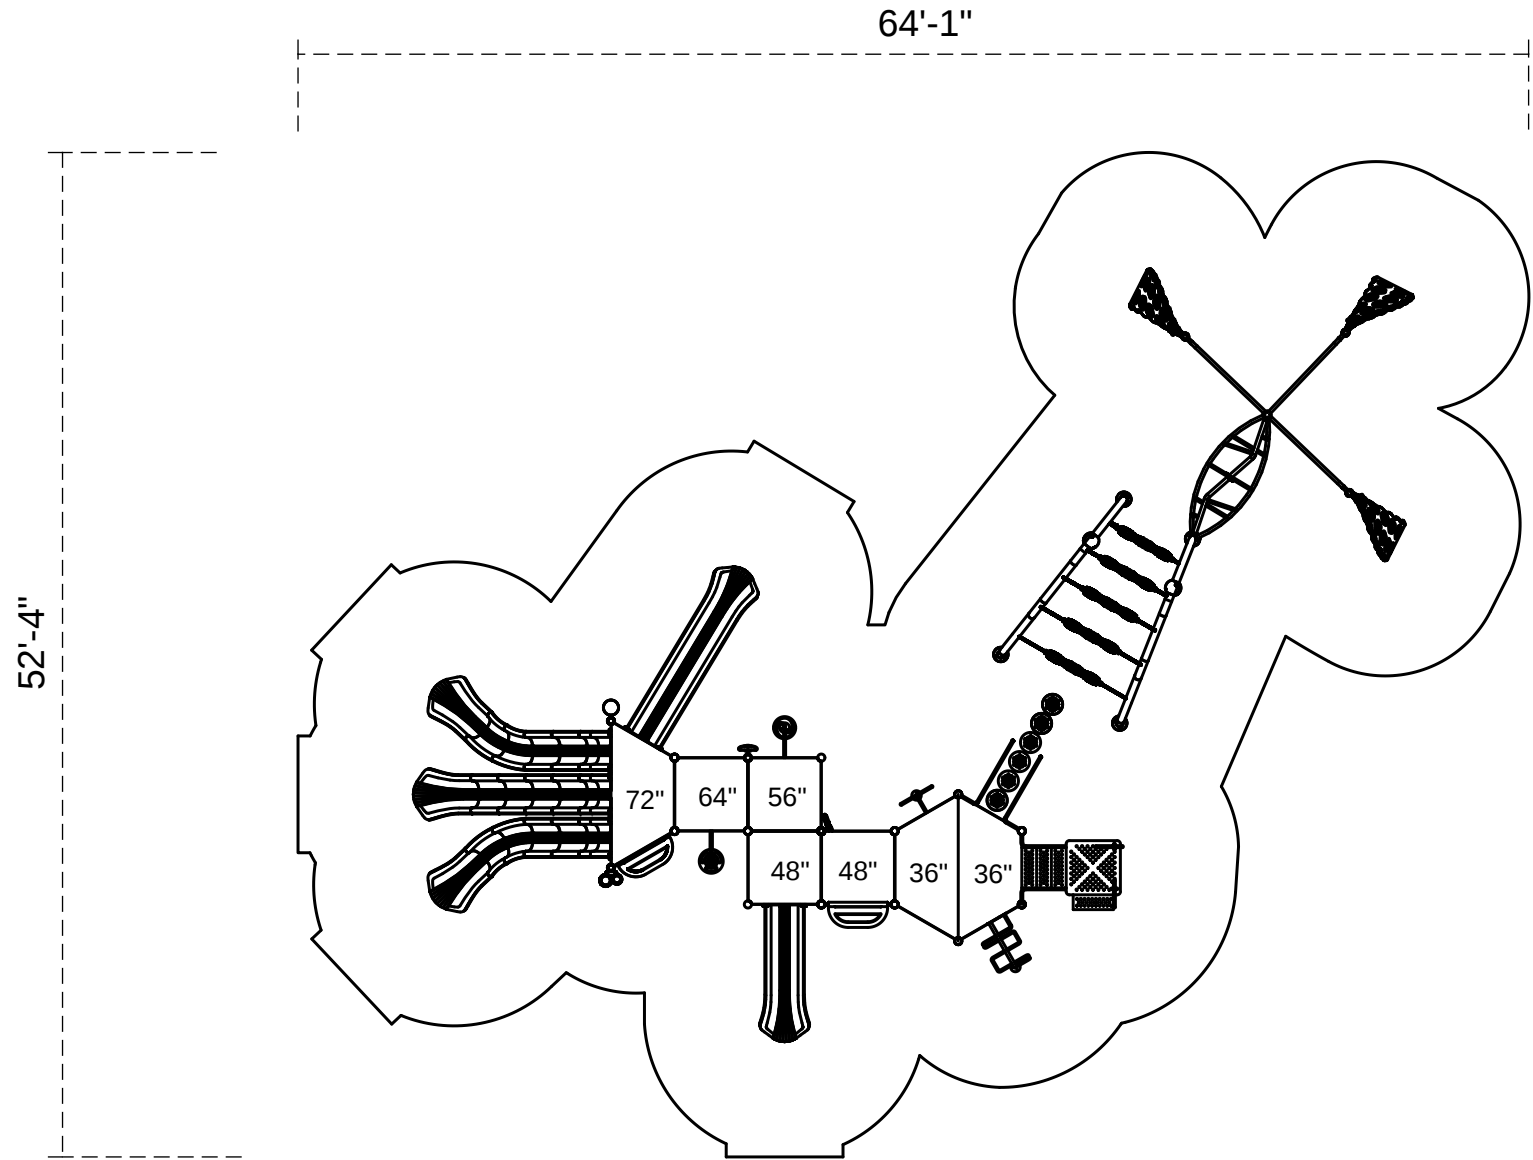

Mount Humphrey

Footprint: 40'-4" x 52'-1"
Use Zone: 52'-4" x 64'-1"

SKU: PMF010