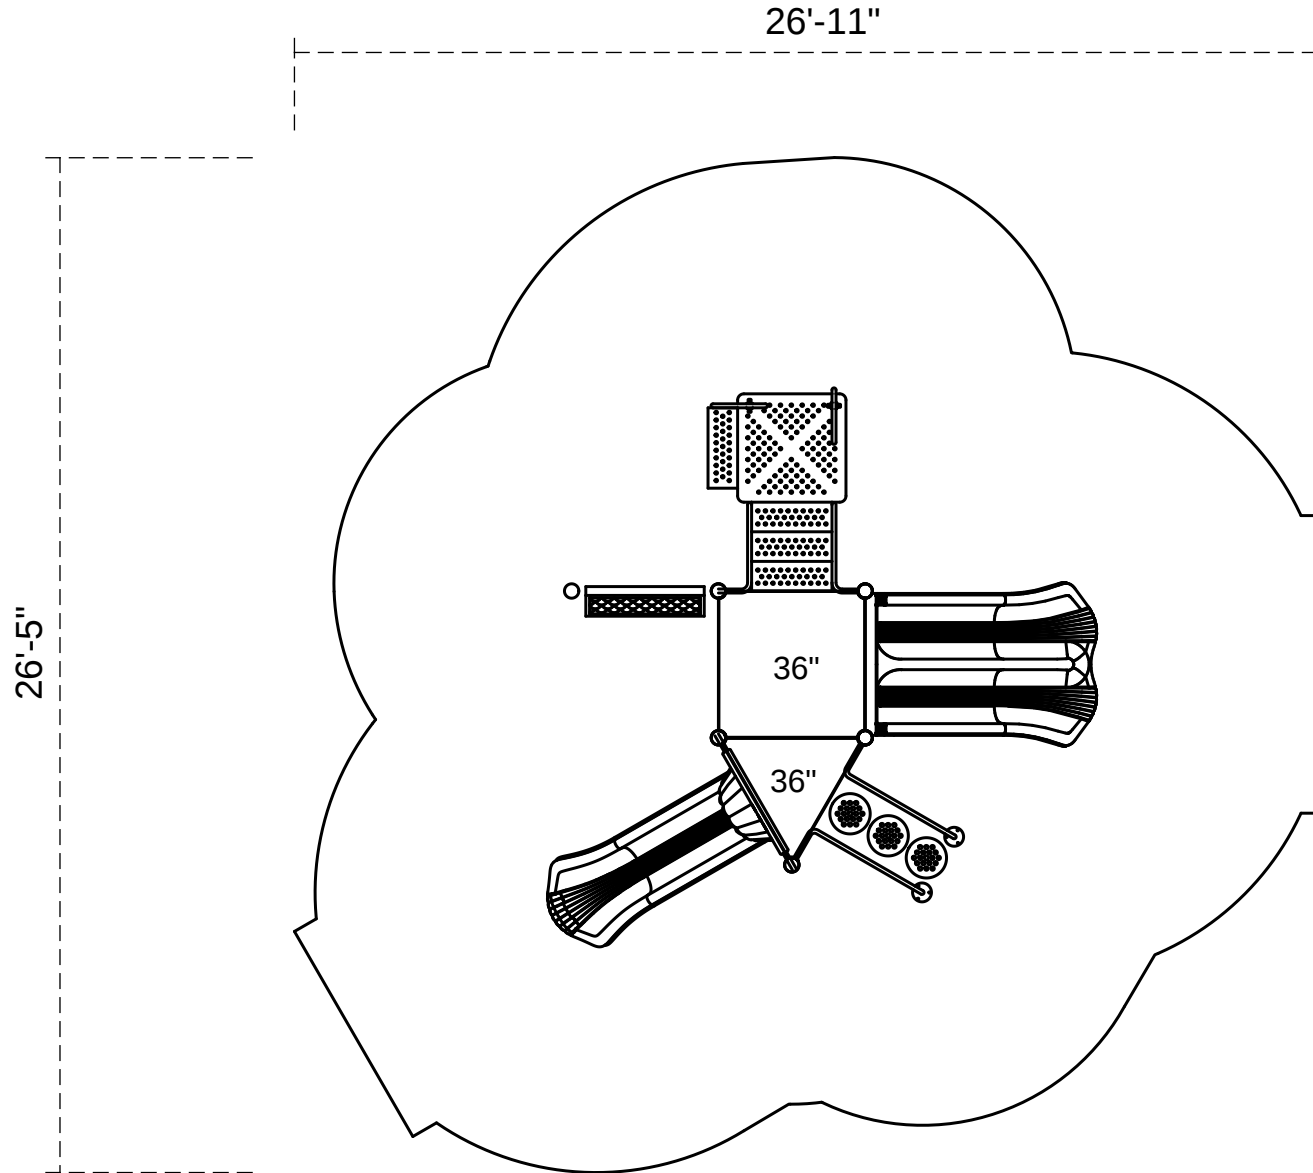

Williamson

Footprint: 14'-5" x 14'-5"
Use Zone: 26'-5" x 26'-11"

SKU: PMF011