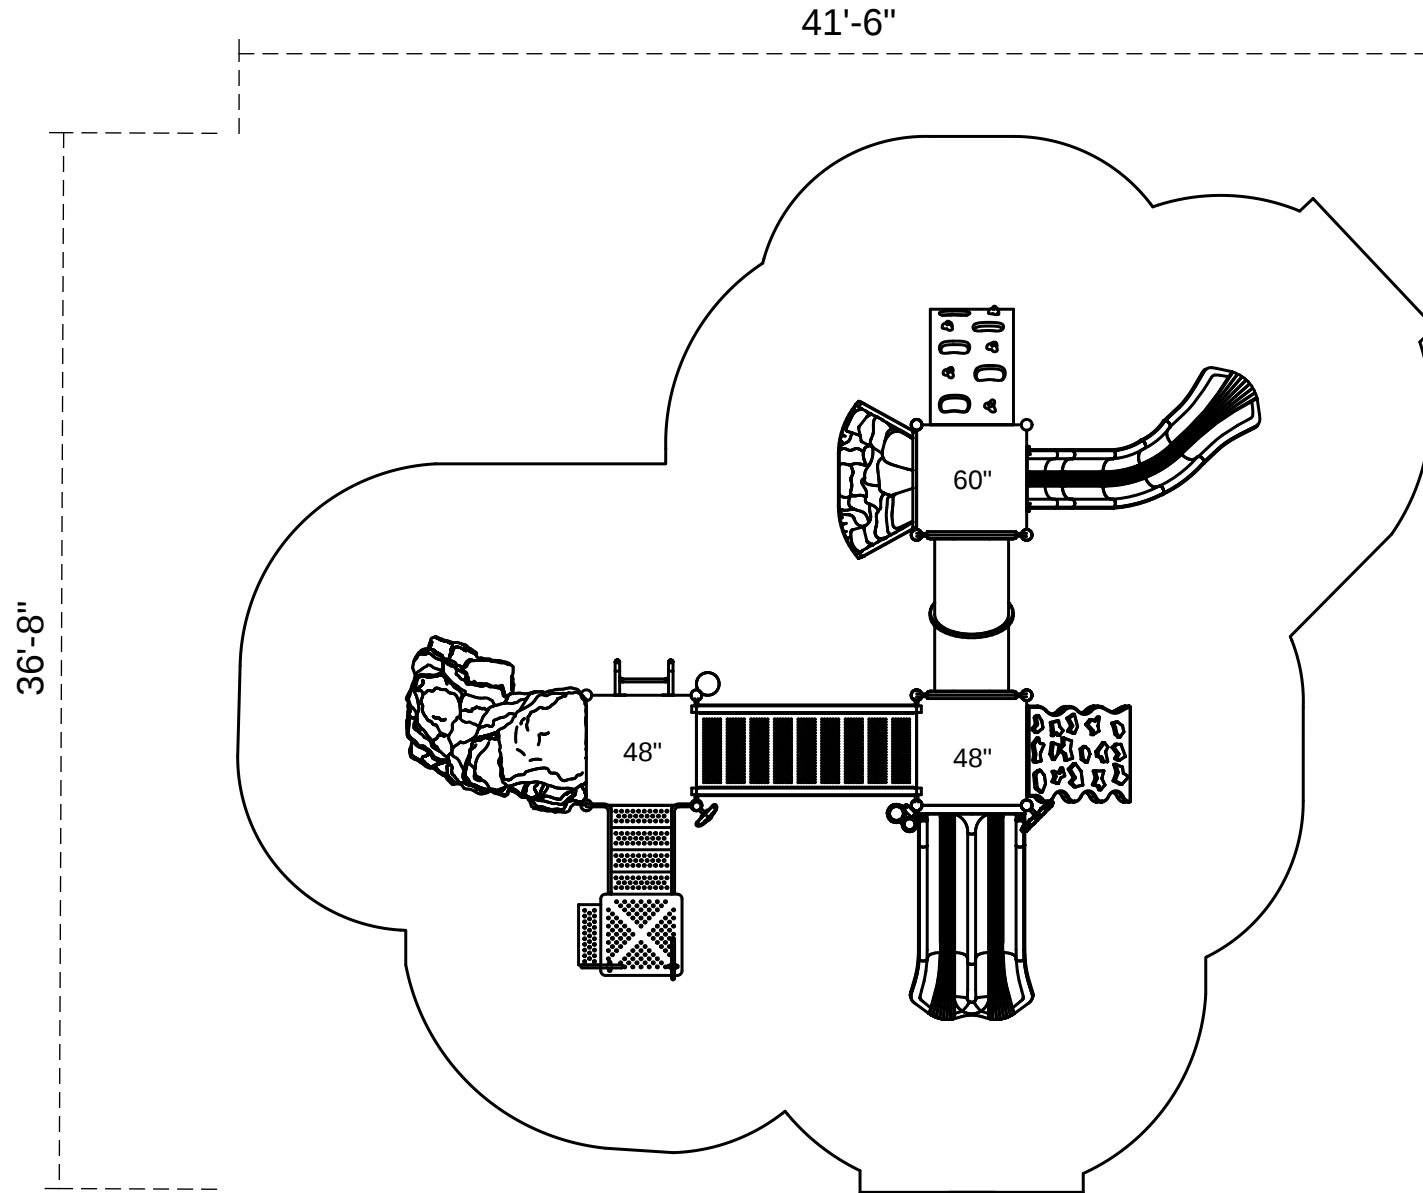

Evans

Footprint: 24'-8" x 29'-6"
Use Zone: 36'-8" x 41'-6"

SKU: PMF014