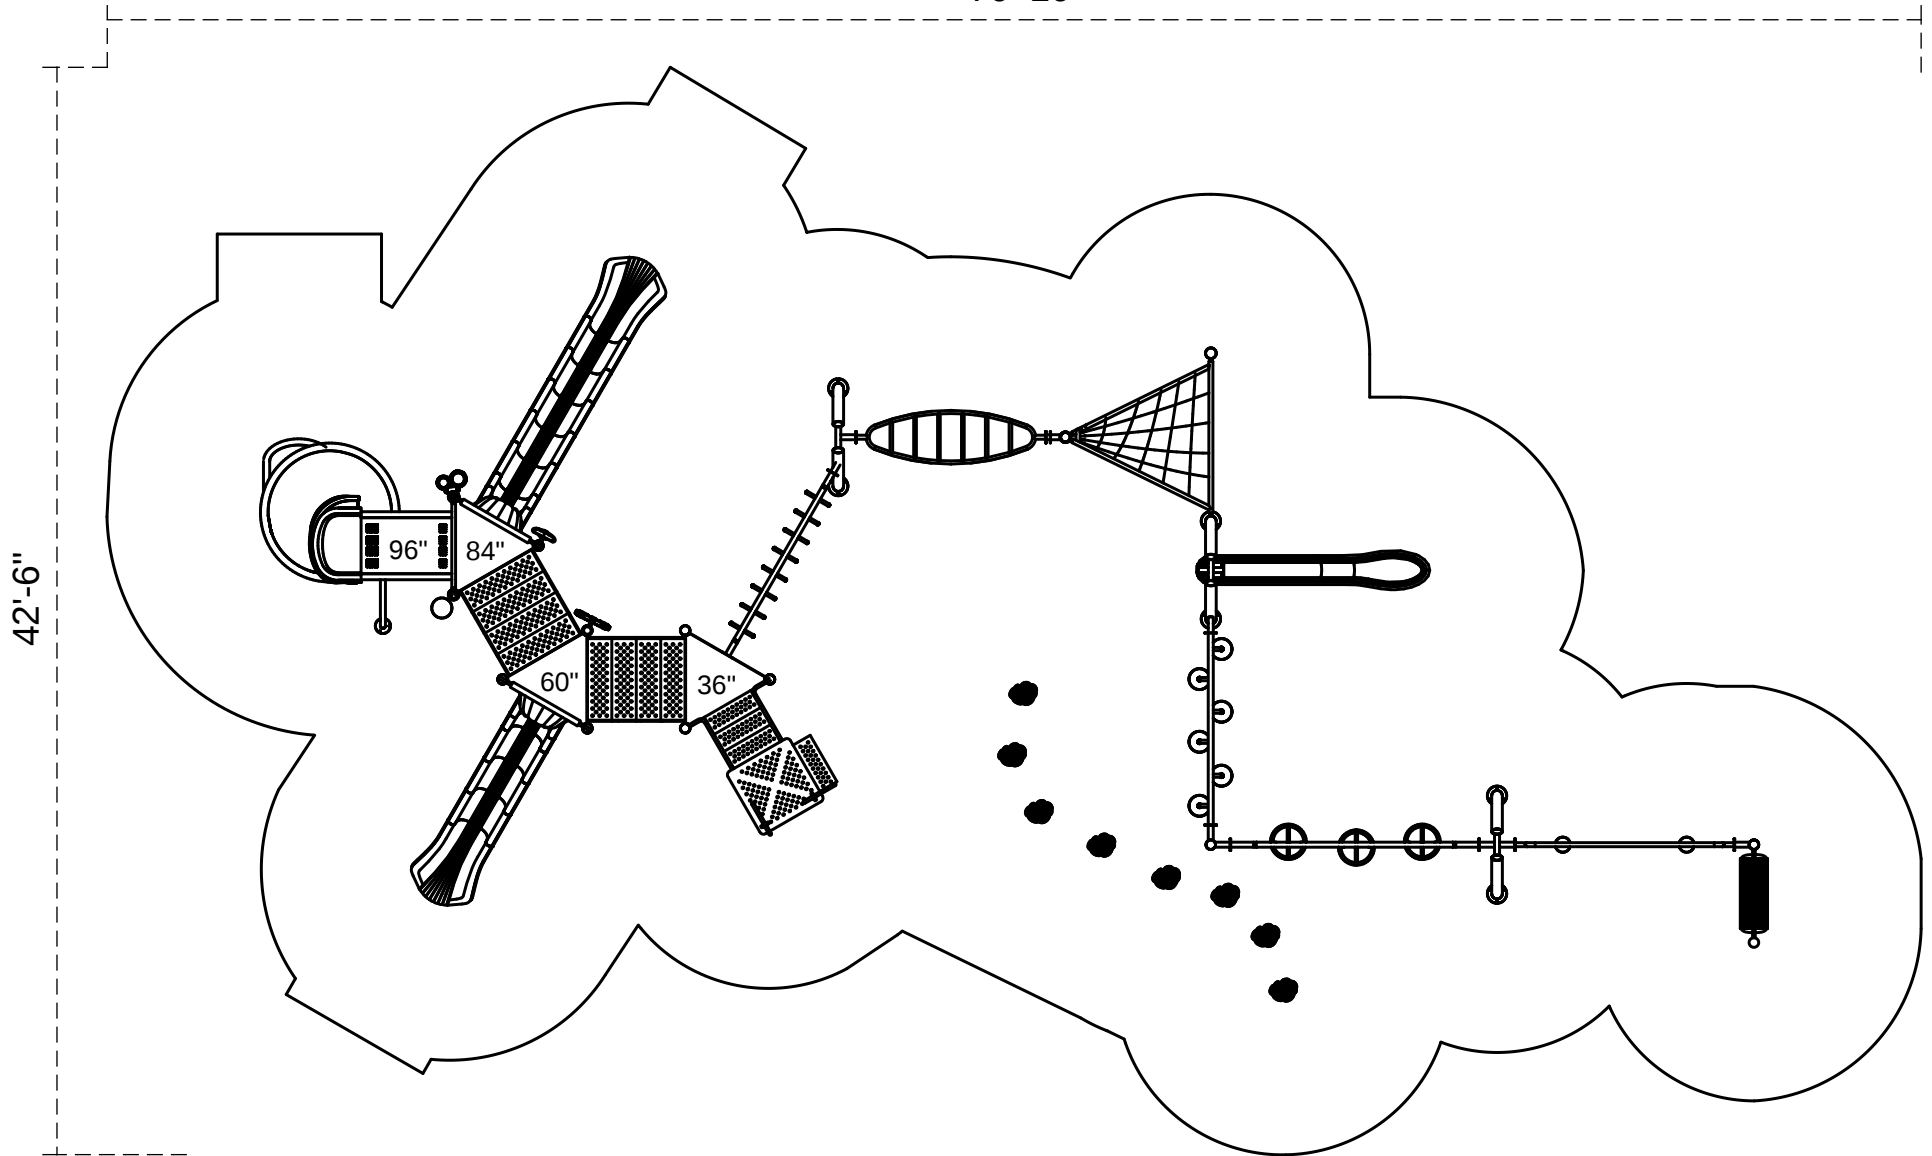

Wrangell

70'-10"

Footprint: 30'-6" x 58'-10"
Use Zone: 42'-6" x 70'-10"

SKU: PMF017