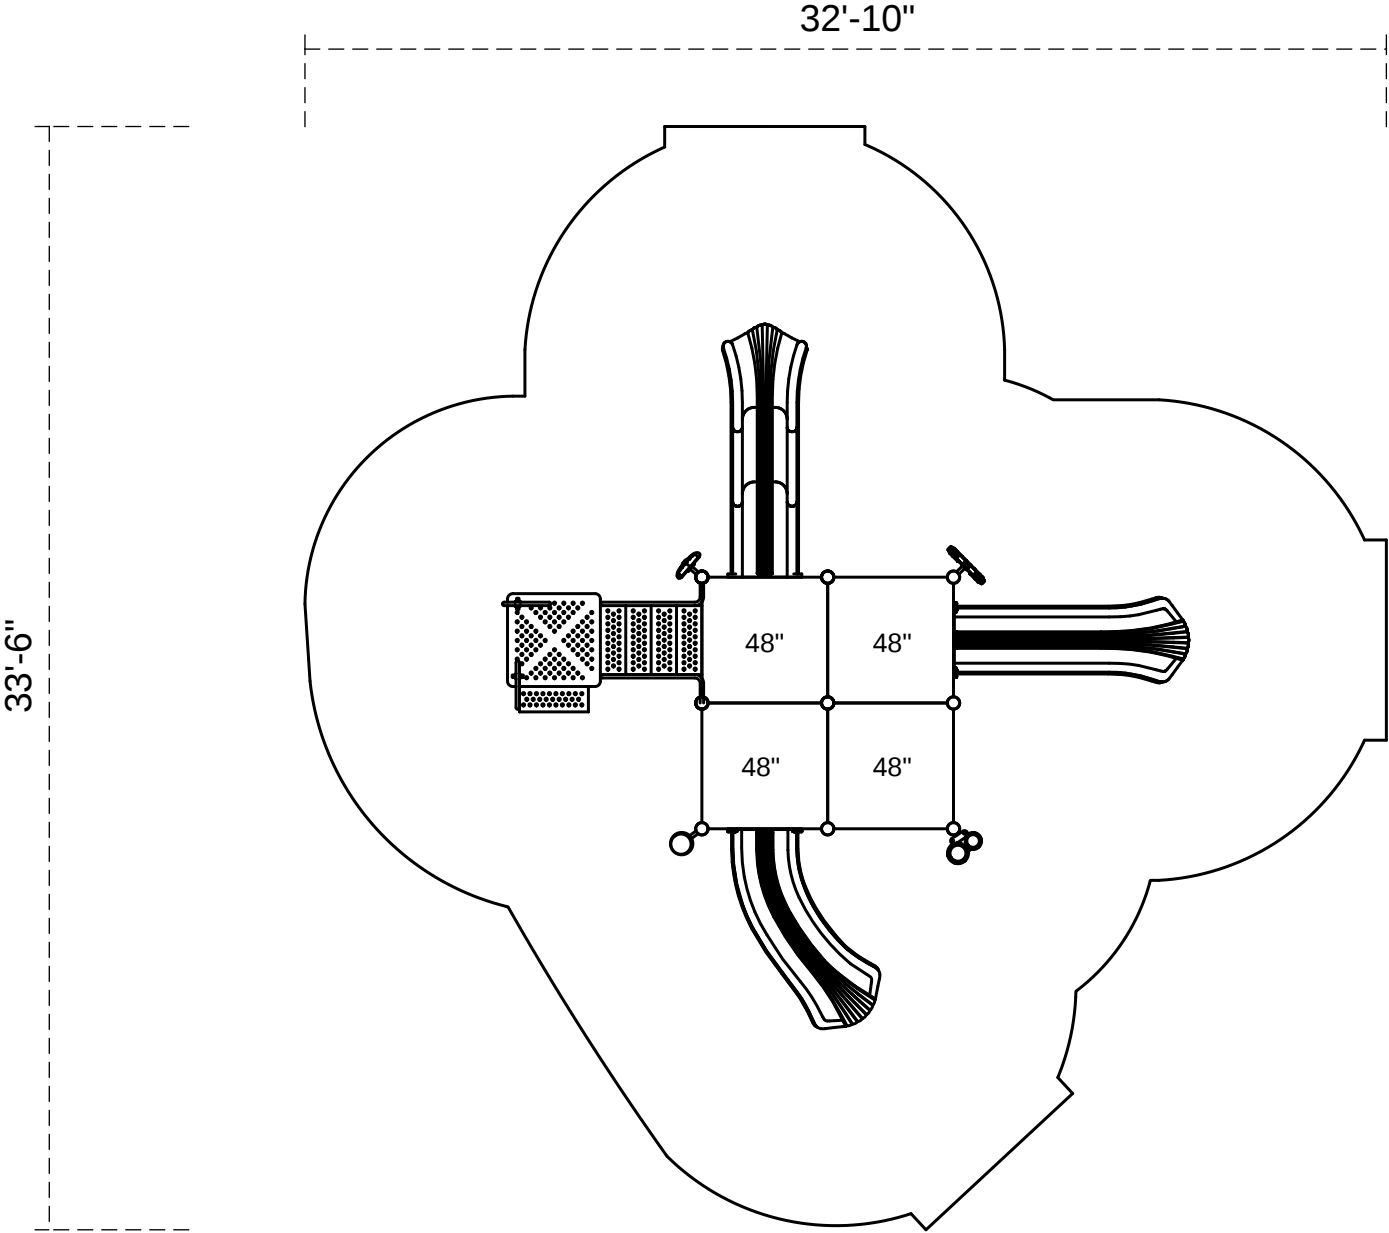

# Admirals Cove

**Footprint:** 20'-10" x 21'-6"  
**Use Zone:** 32'-10" x 33'-6"

**SKU:** PMF021