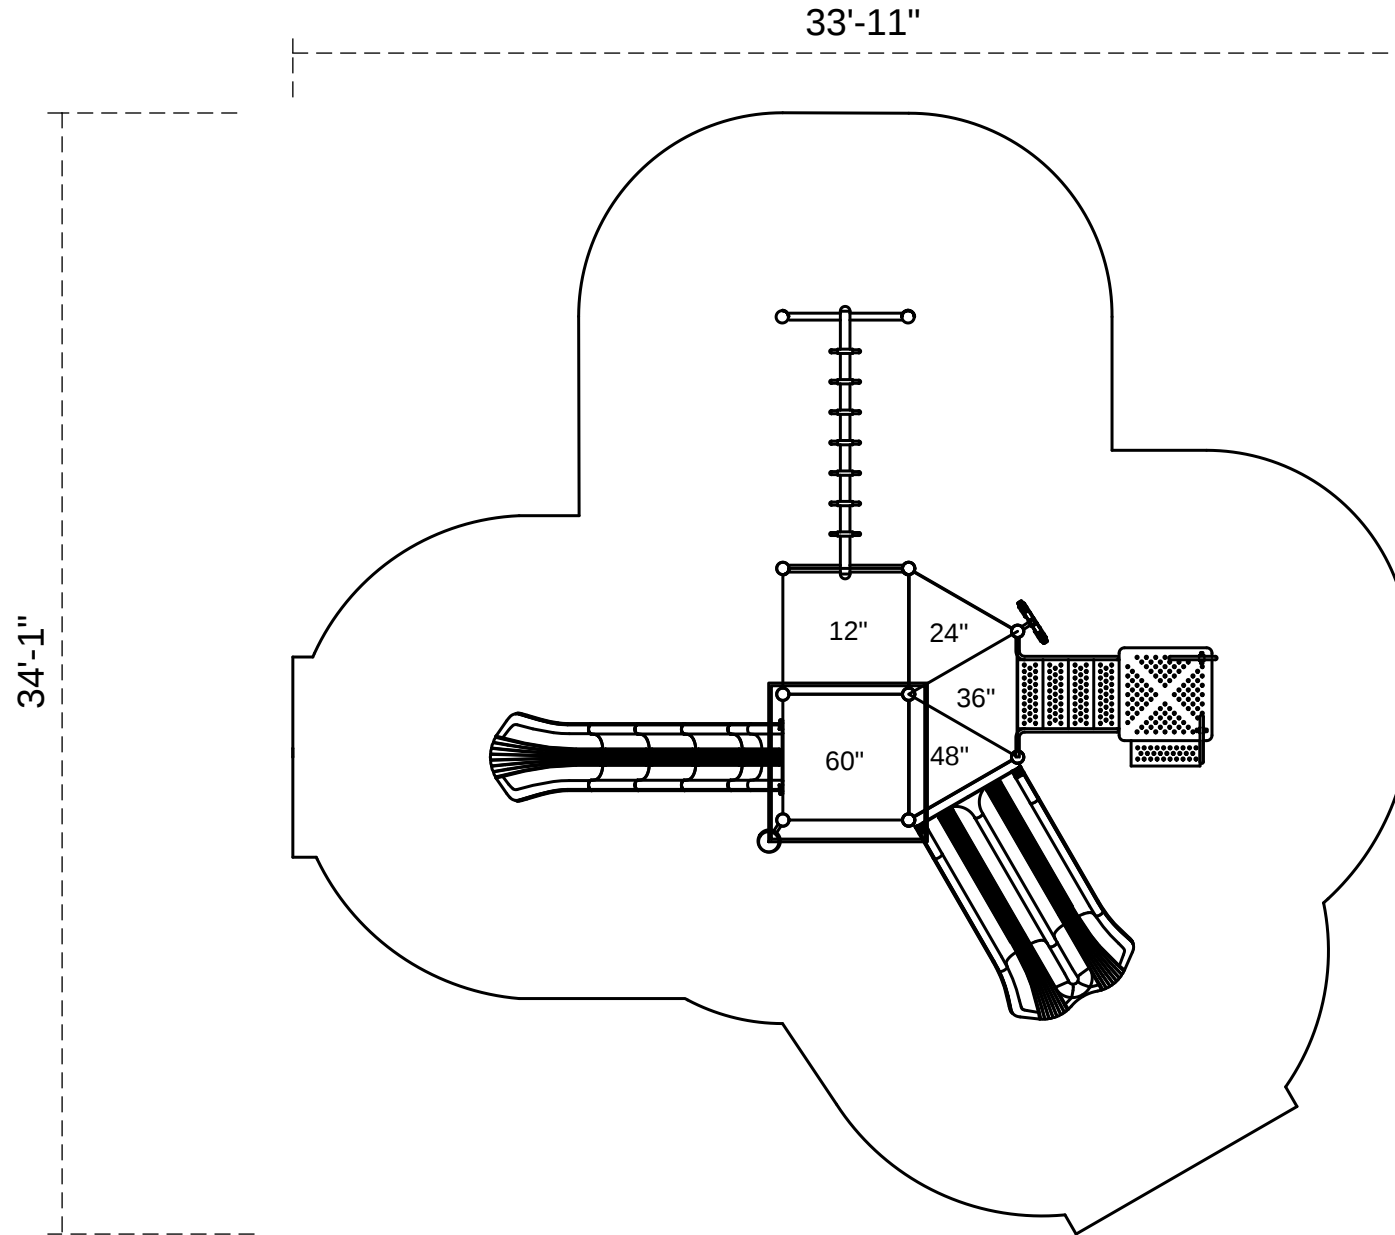

Founders Club

Footprint: 21'-11" x 22'-1"
Use Zone: 33'-11" x 34'-1"

SKU: PMF023