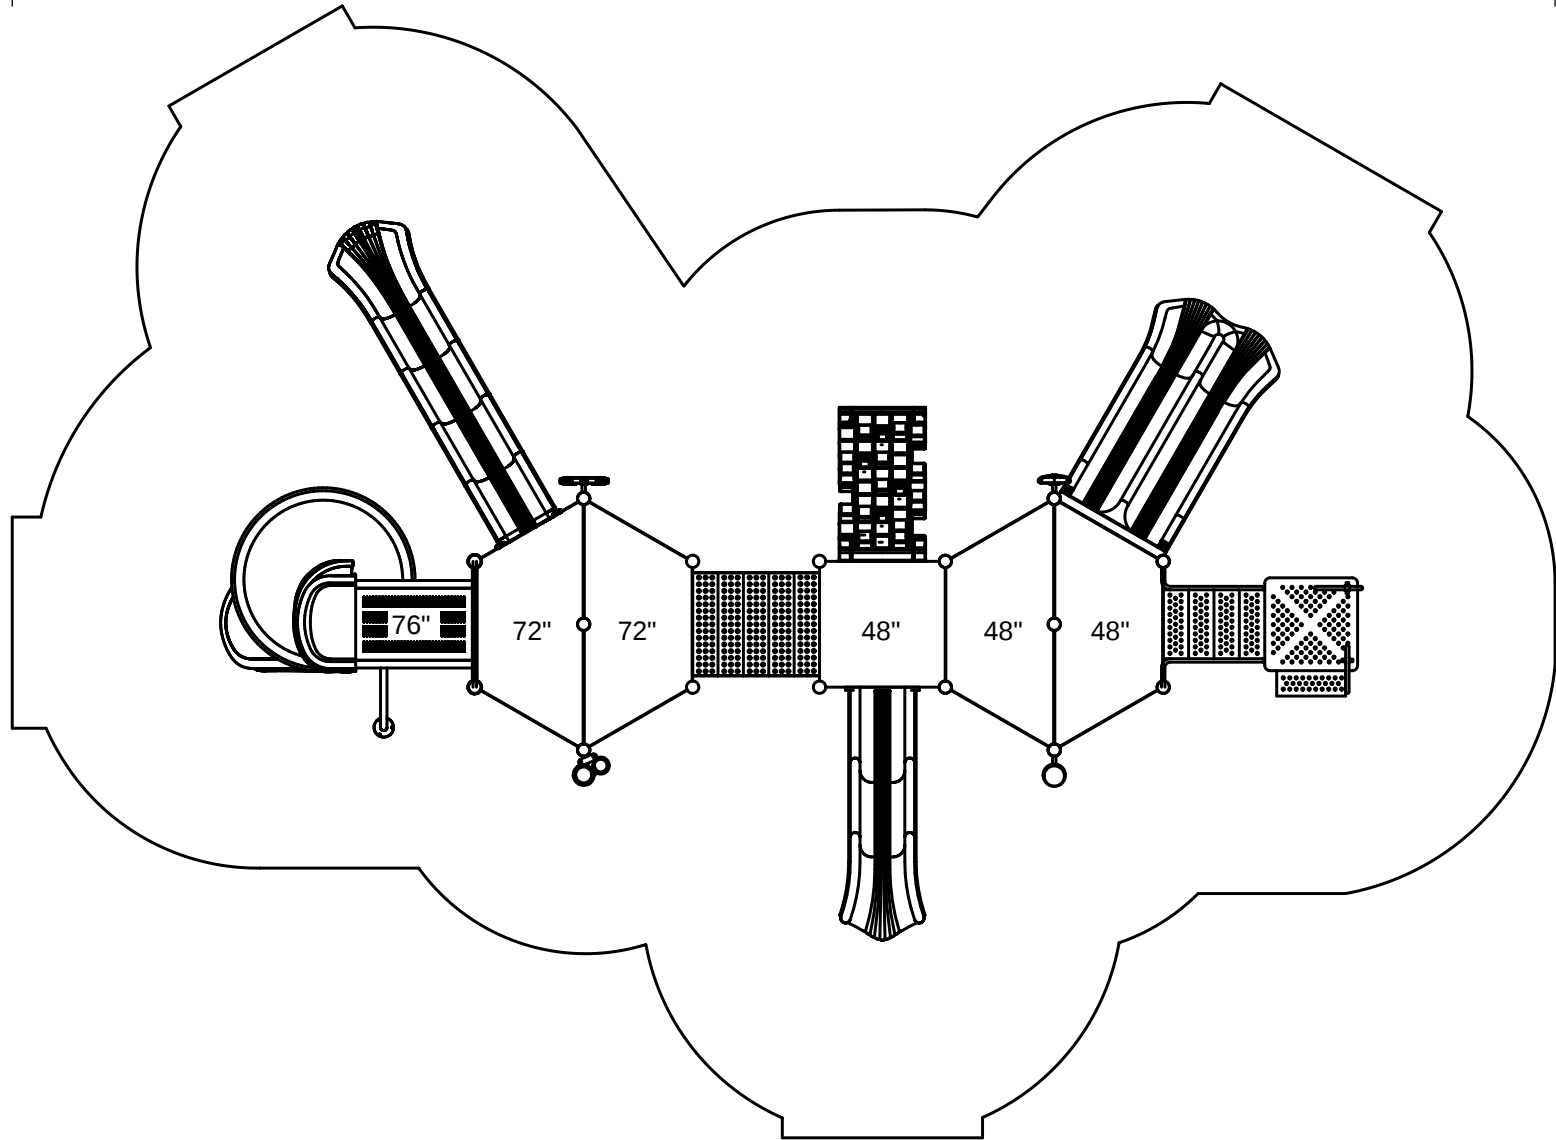

# Brindlewood Beach

46'-11"

34'-5"

Footprint: 22'-5" x 34'-11"  
Use Zone: 34'-5" x 46'-11"

SKU: PMF024