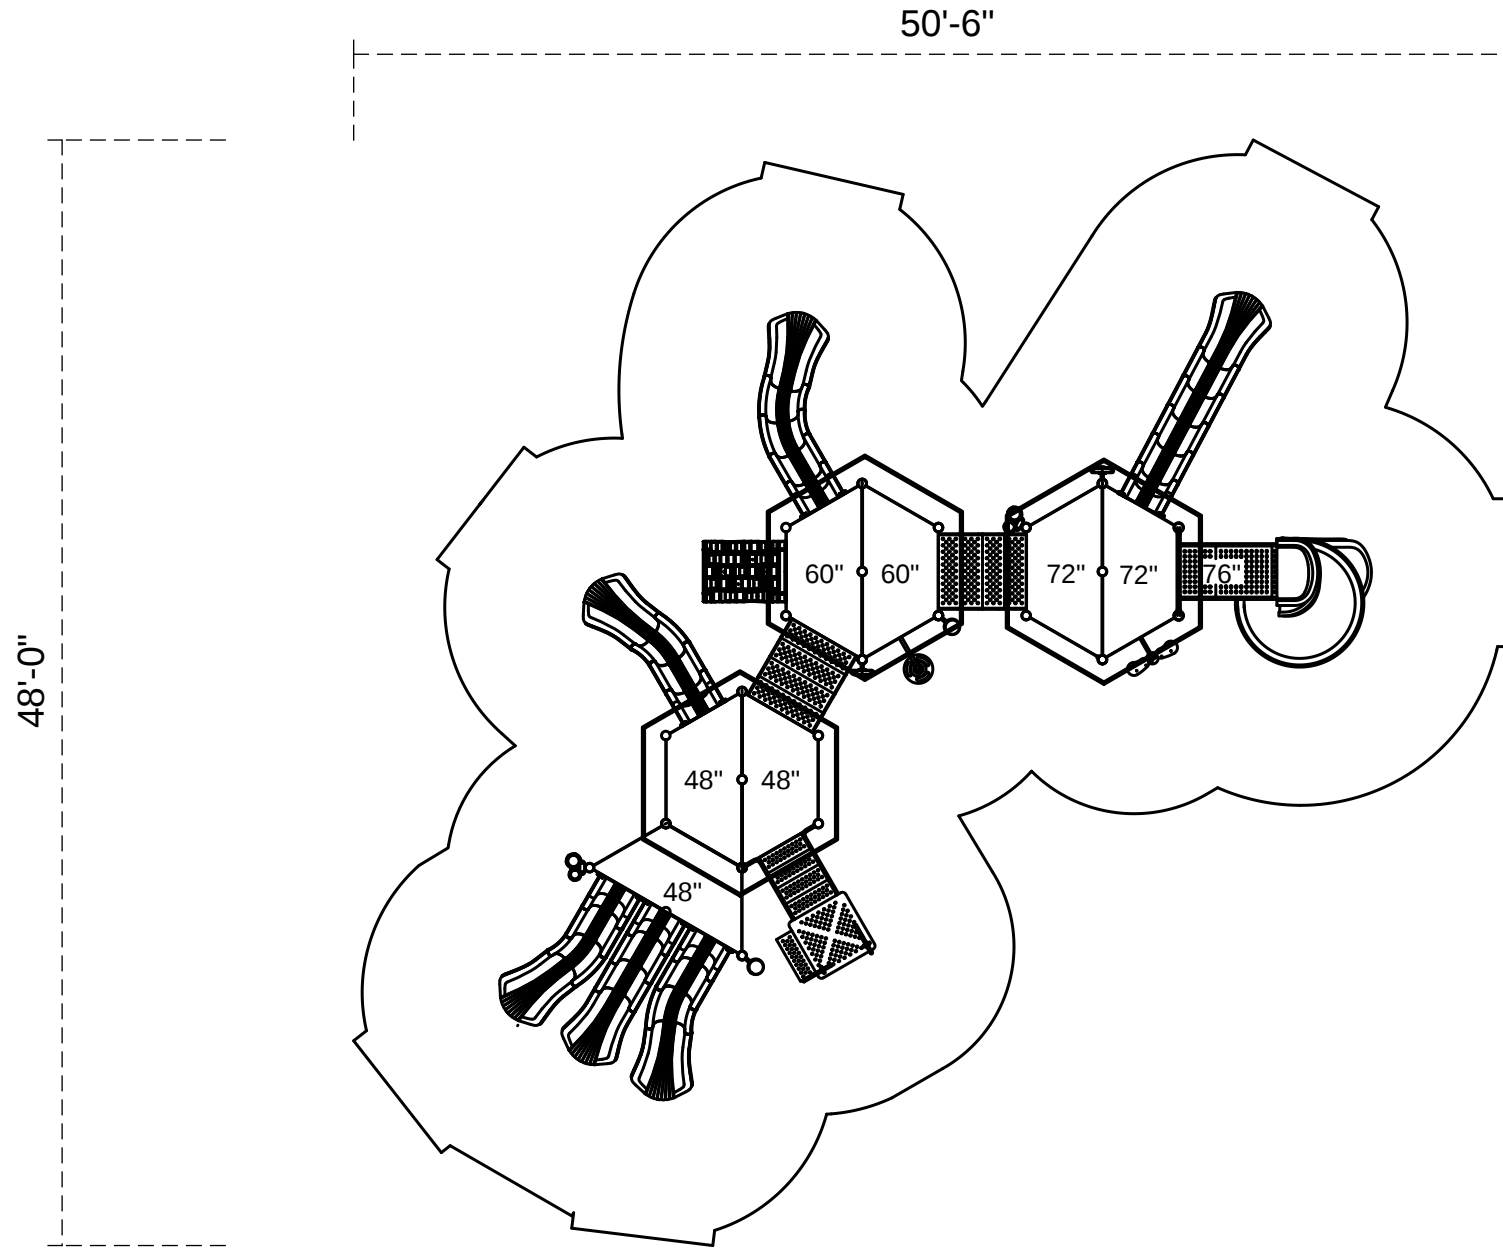

Emerald Crest

Footprint: 36' x 38'-2"
Use Zone: 48' x 50'-6"

SKU: PMF028