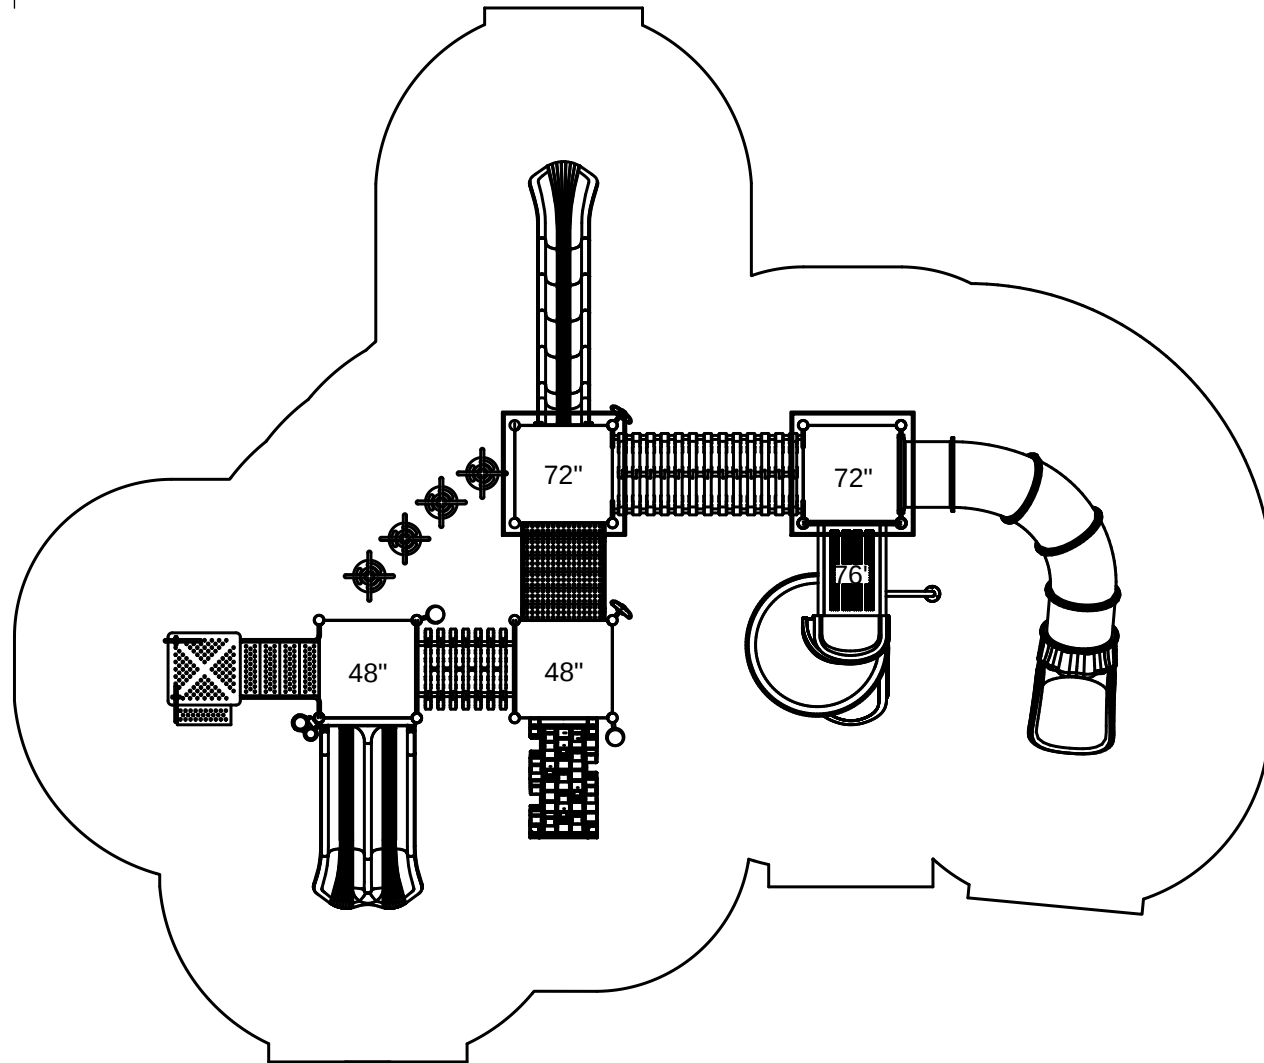

Hickory Stick

49'-2"

41'-2"

Footprint: 29'-2" x 37'-2"
Use Zone: 41'-2" x 49'-2"

SKU: PMF029