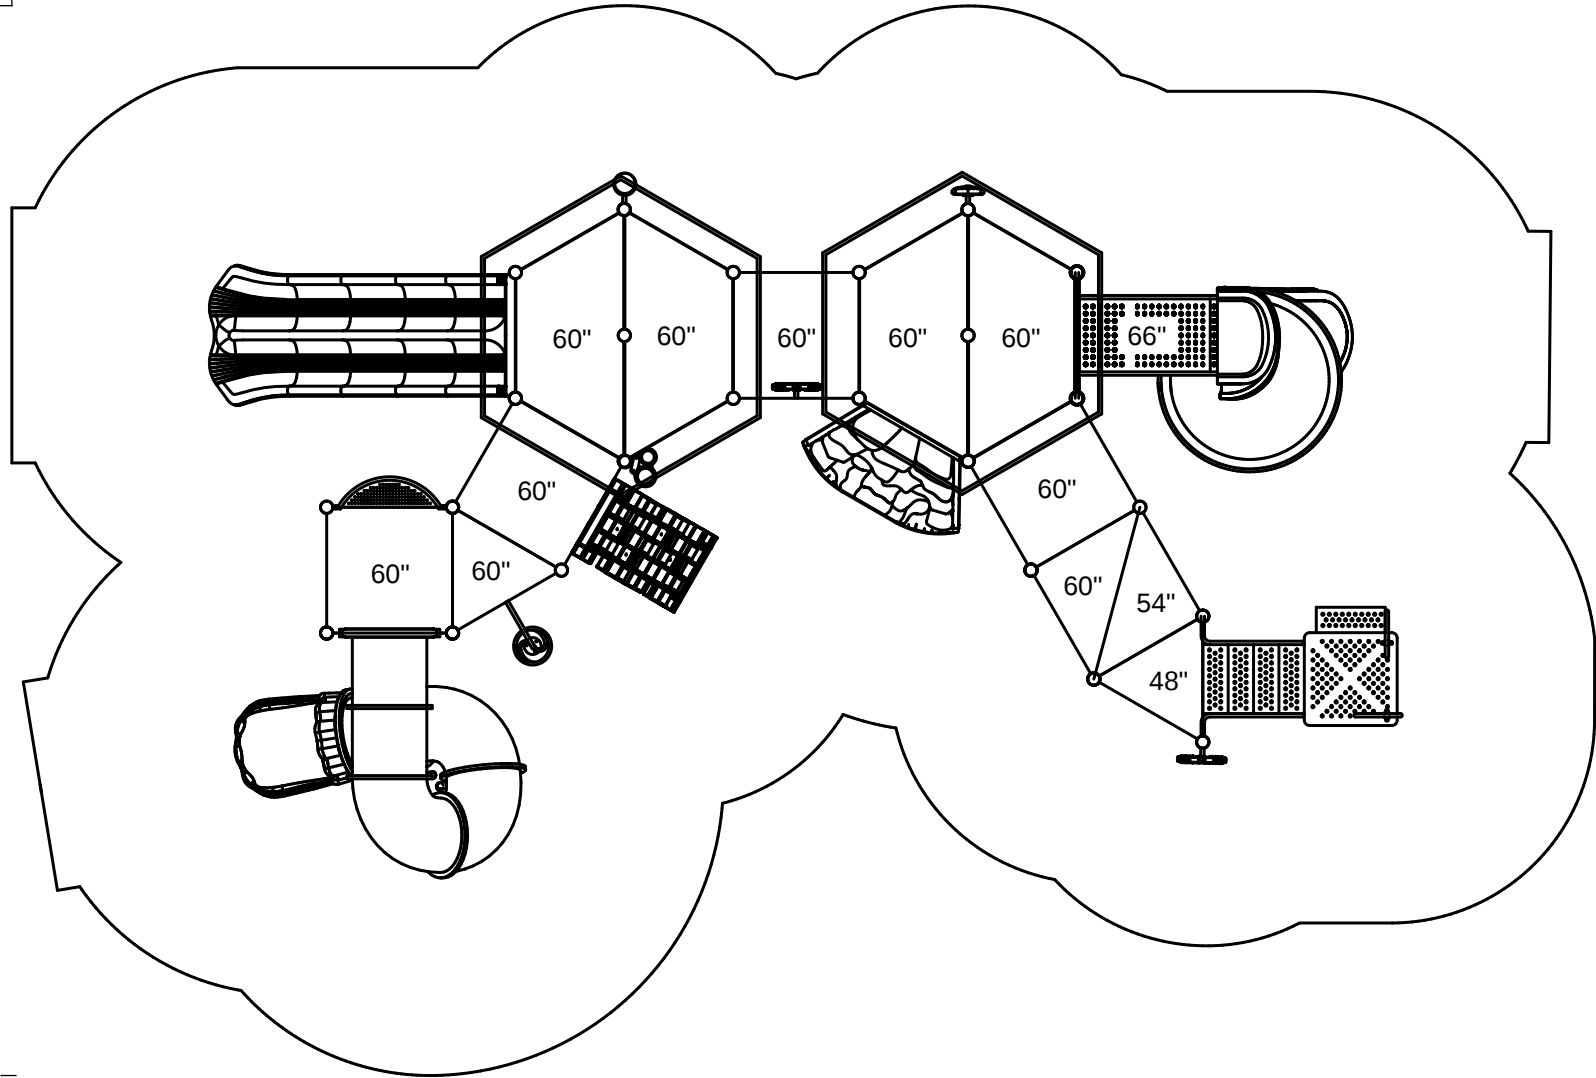

# Lawton Loop

48'-1"

32'-6"

**Footprint:** 20'-6" x 36'-1"  
**Use Zone:** 32'-6" x 48'-1"

**SKU:** PMF031