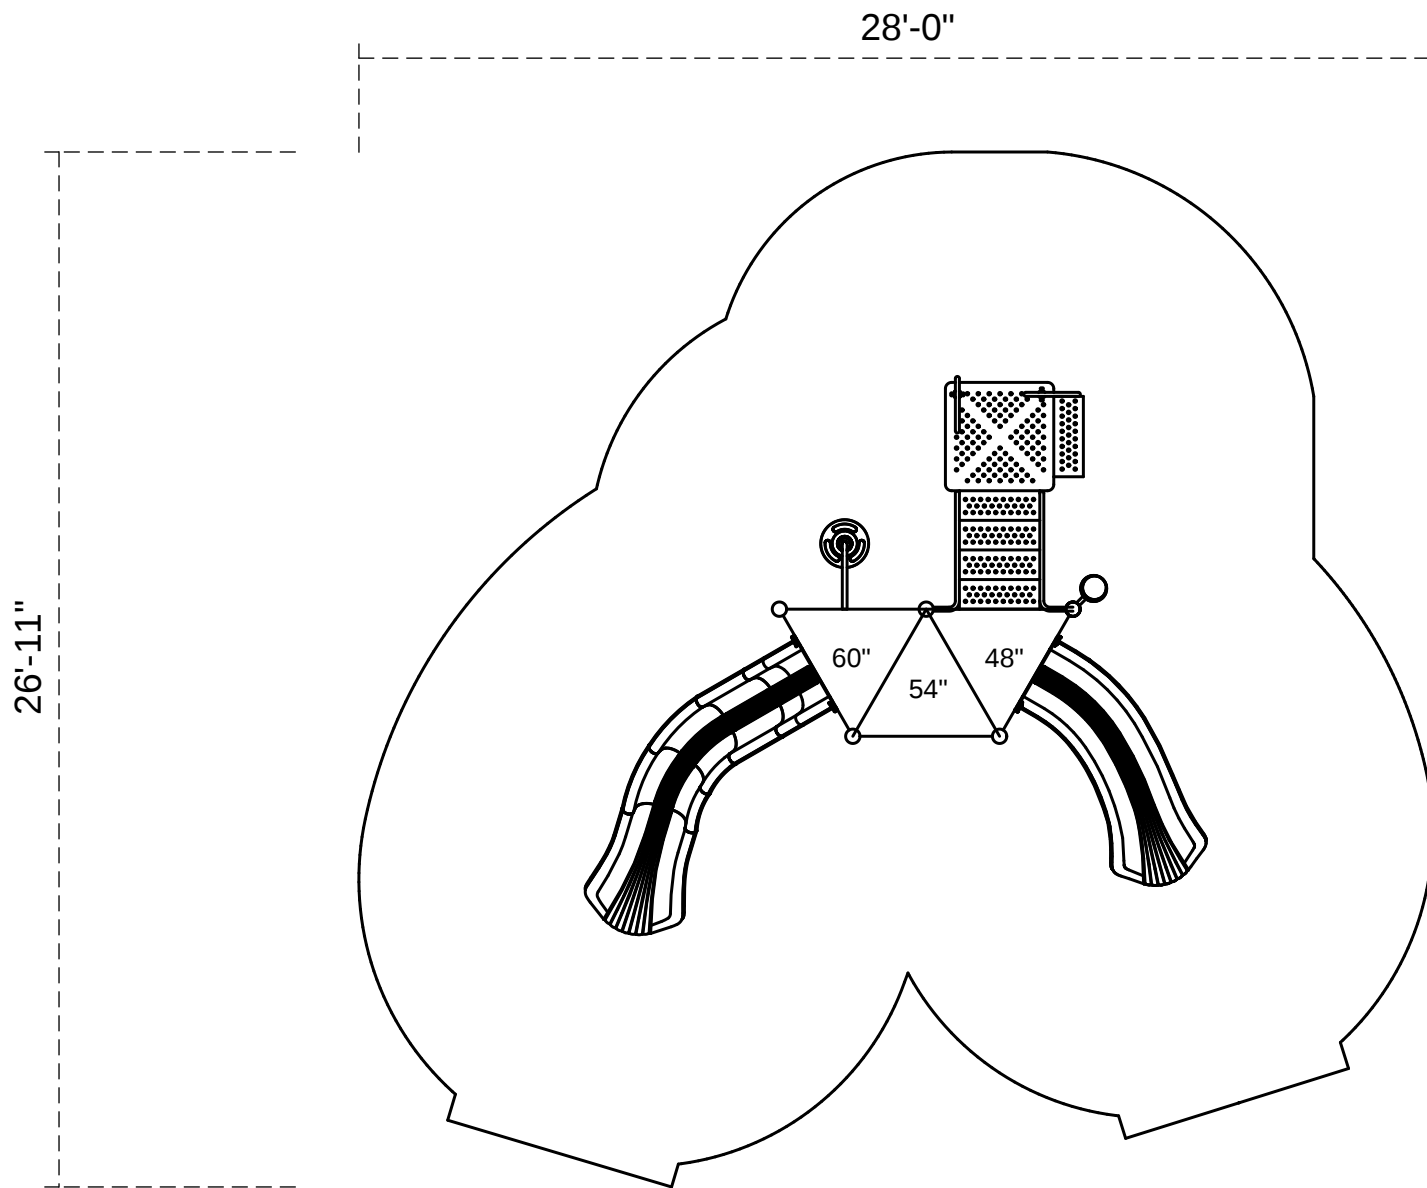

Timbers Edge

Footprint: 14'-11" x 16'
Use Zone: 26'-11" x 28'

SKU: PMF033