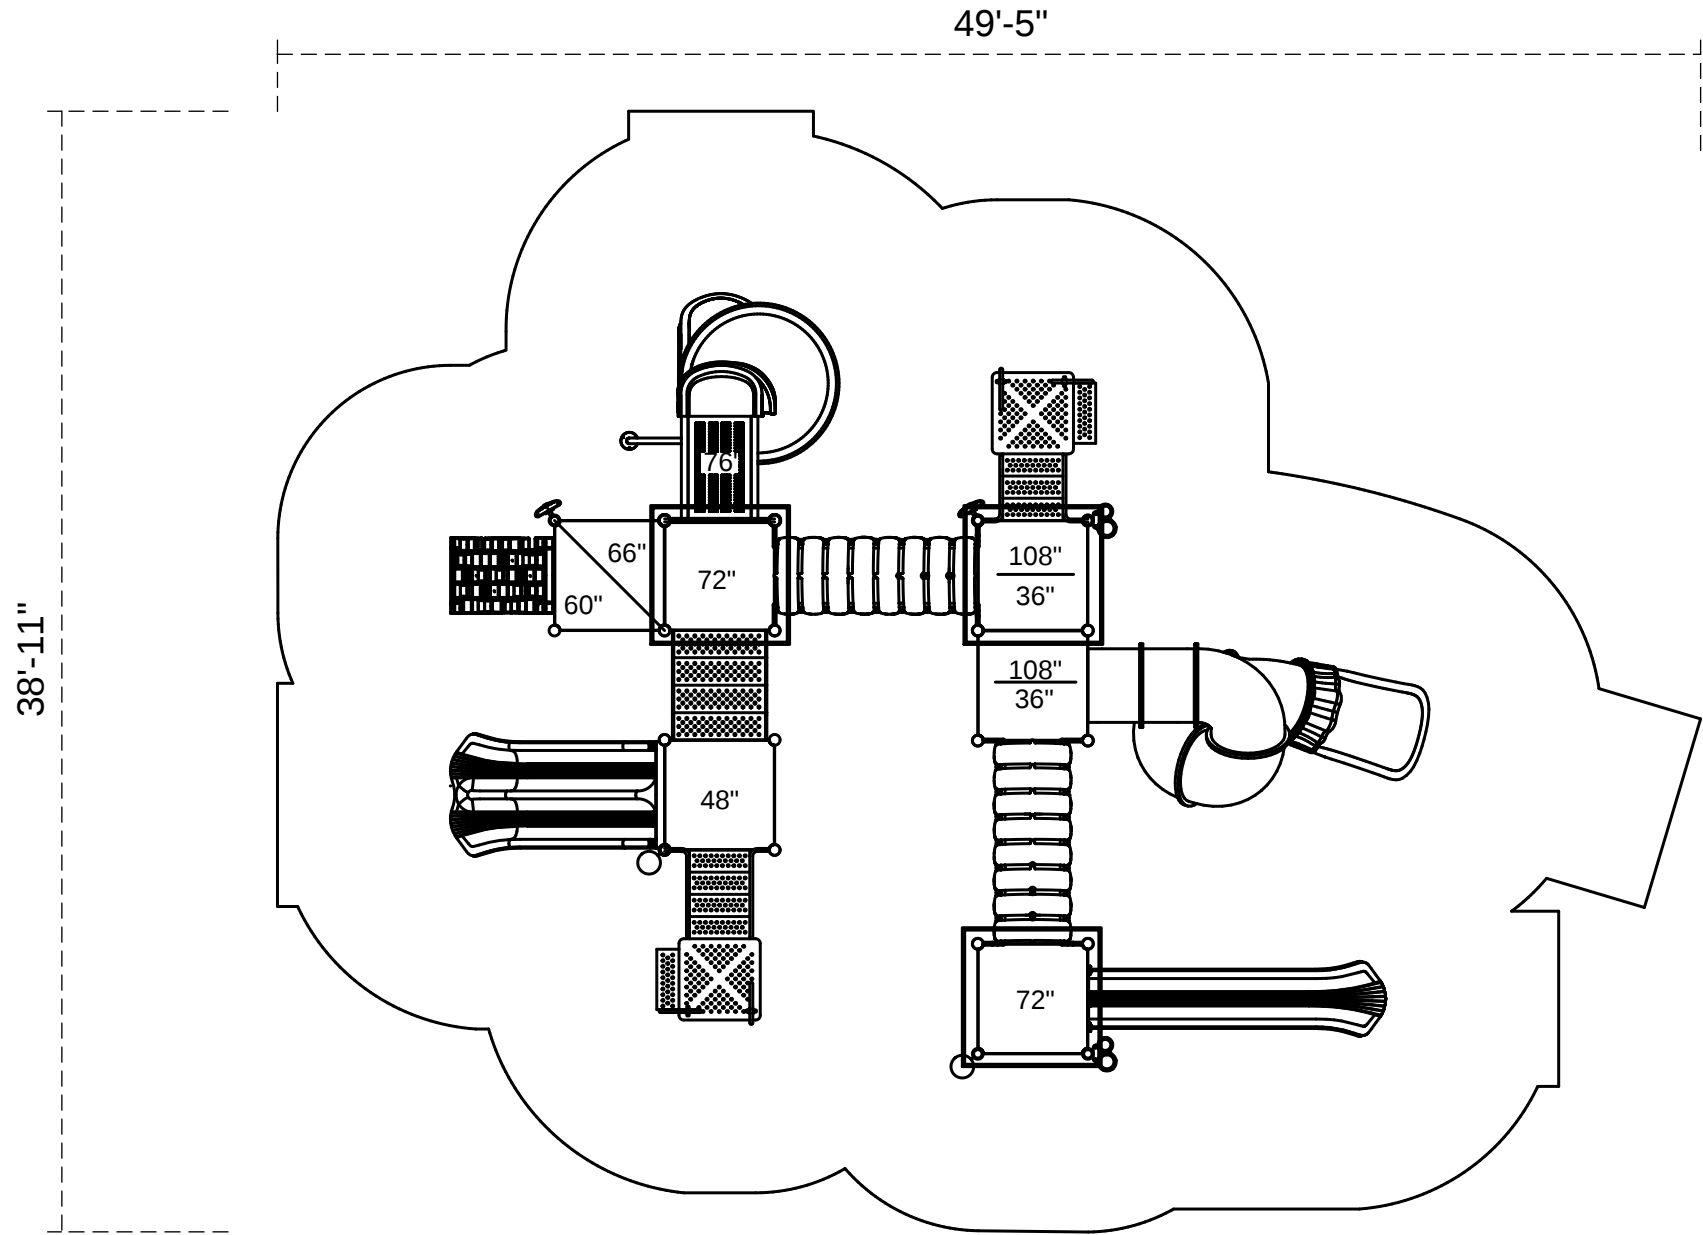

# Harrison Square

Footprint: 26'-11" x 37'-5"  
Use Zone: 38'-11" x 49'-5"

SKU: PMF036