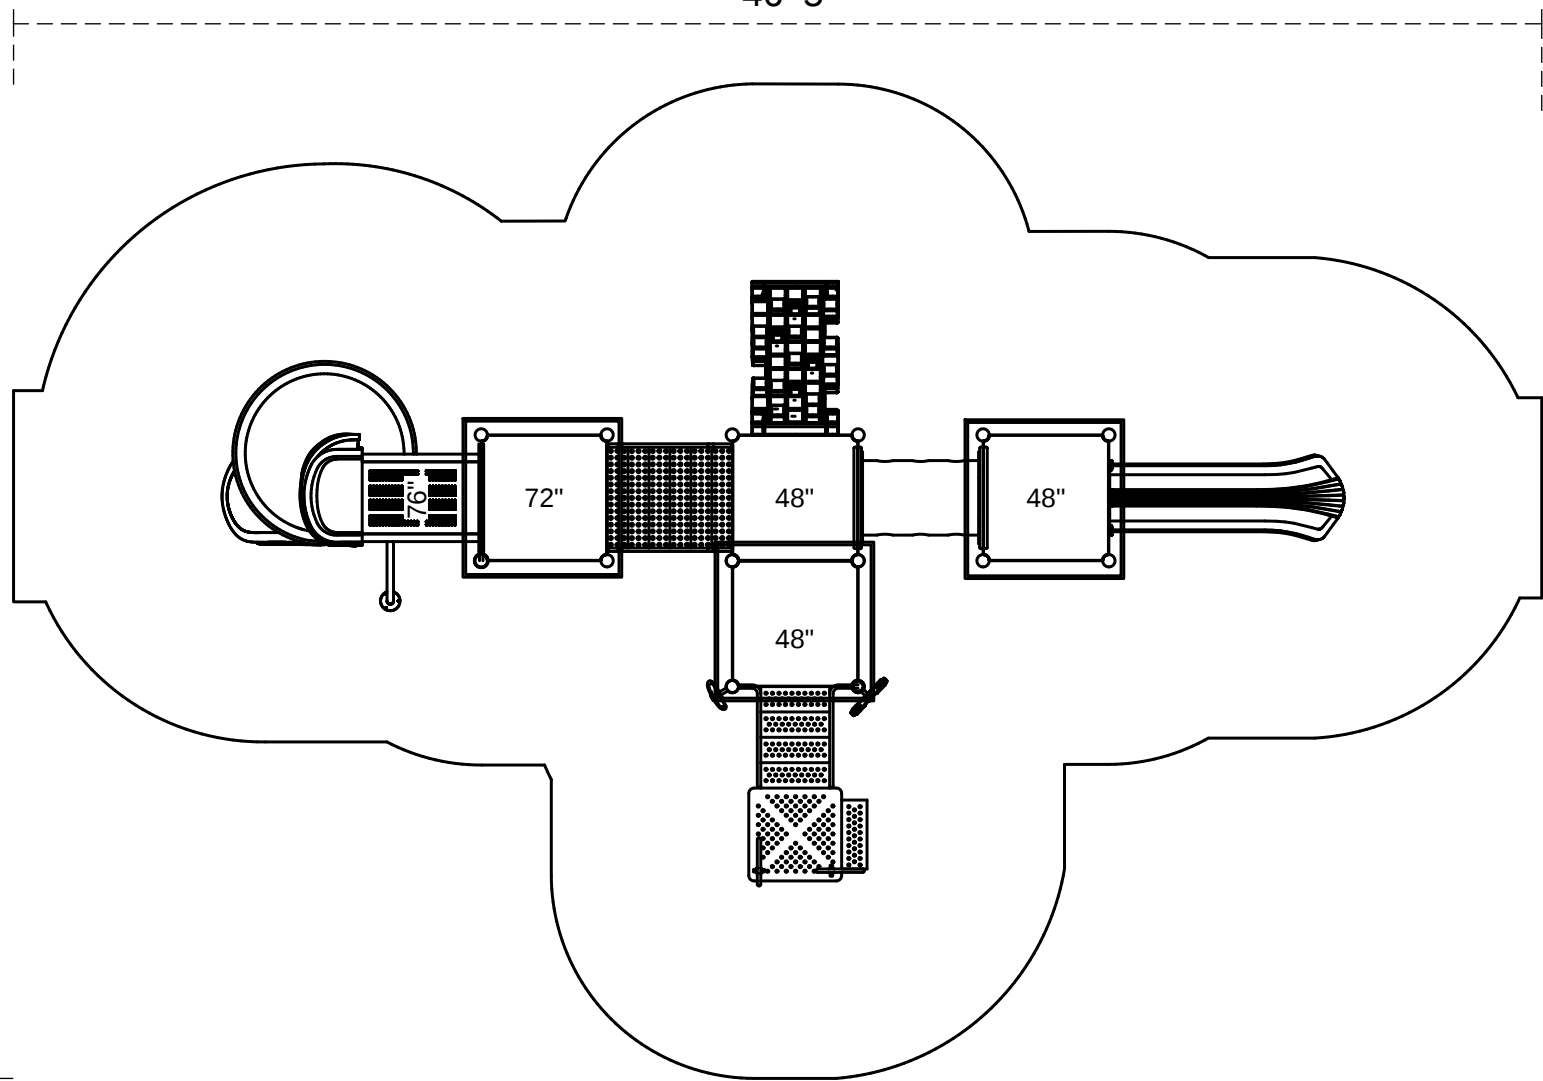

Springmill Meadows

46'-5"

30'-3"

Footprint: 18'-3" x 34'-1"
Use Zone: 30'-3" x 46'-5"

SKU: PMF037