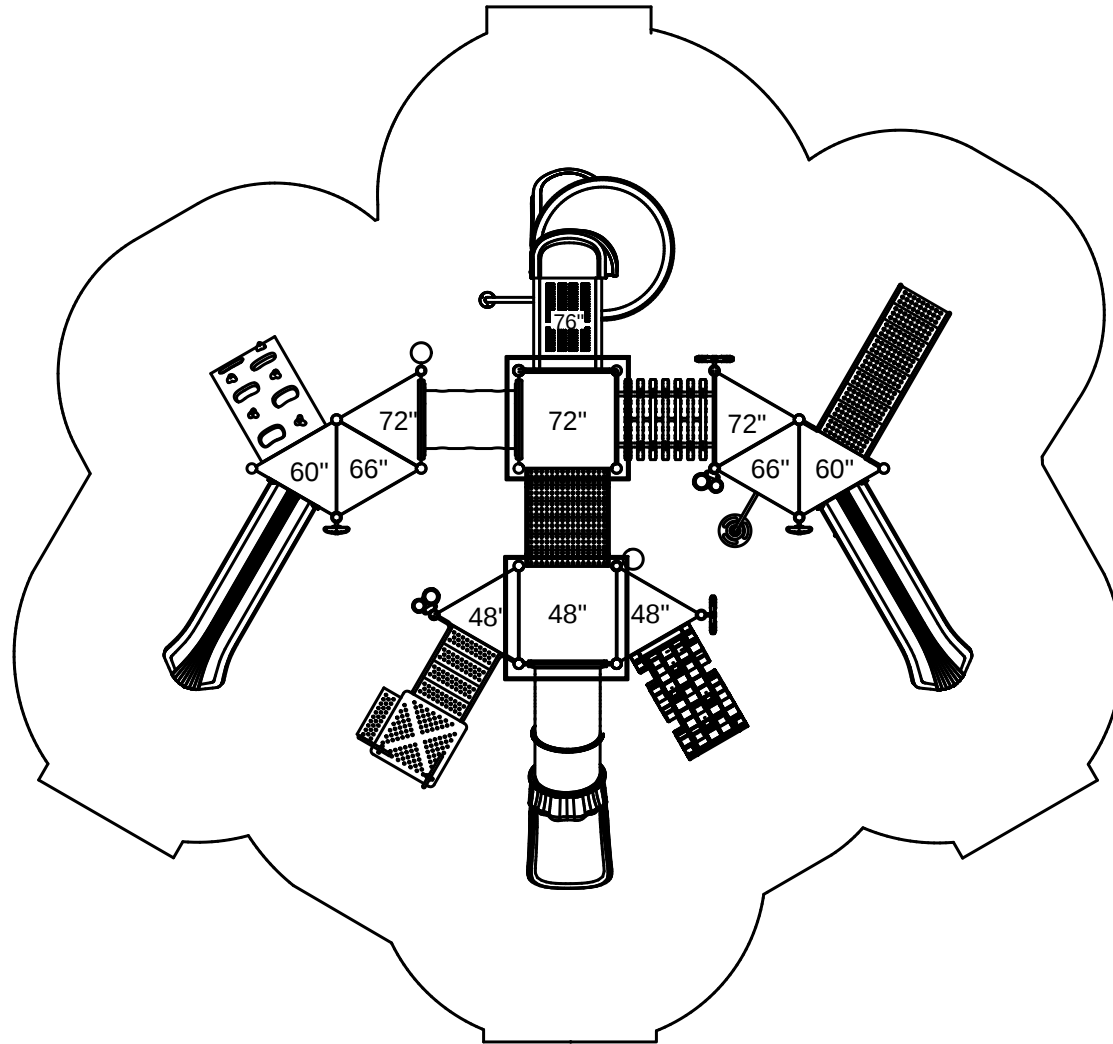

# Roaring Fork

43'-3"

40'-5"

**Footprint:** 28'-1" x 31'-3"  
**Use Zone:** 40'-5" x 43'-3"

**SKU:** PMF040