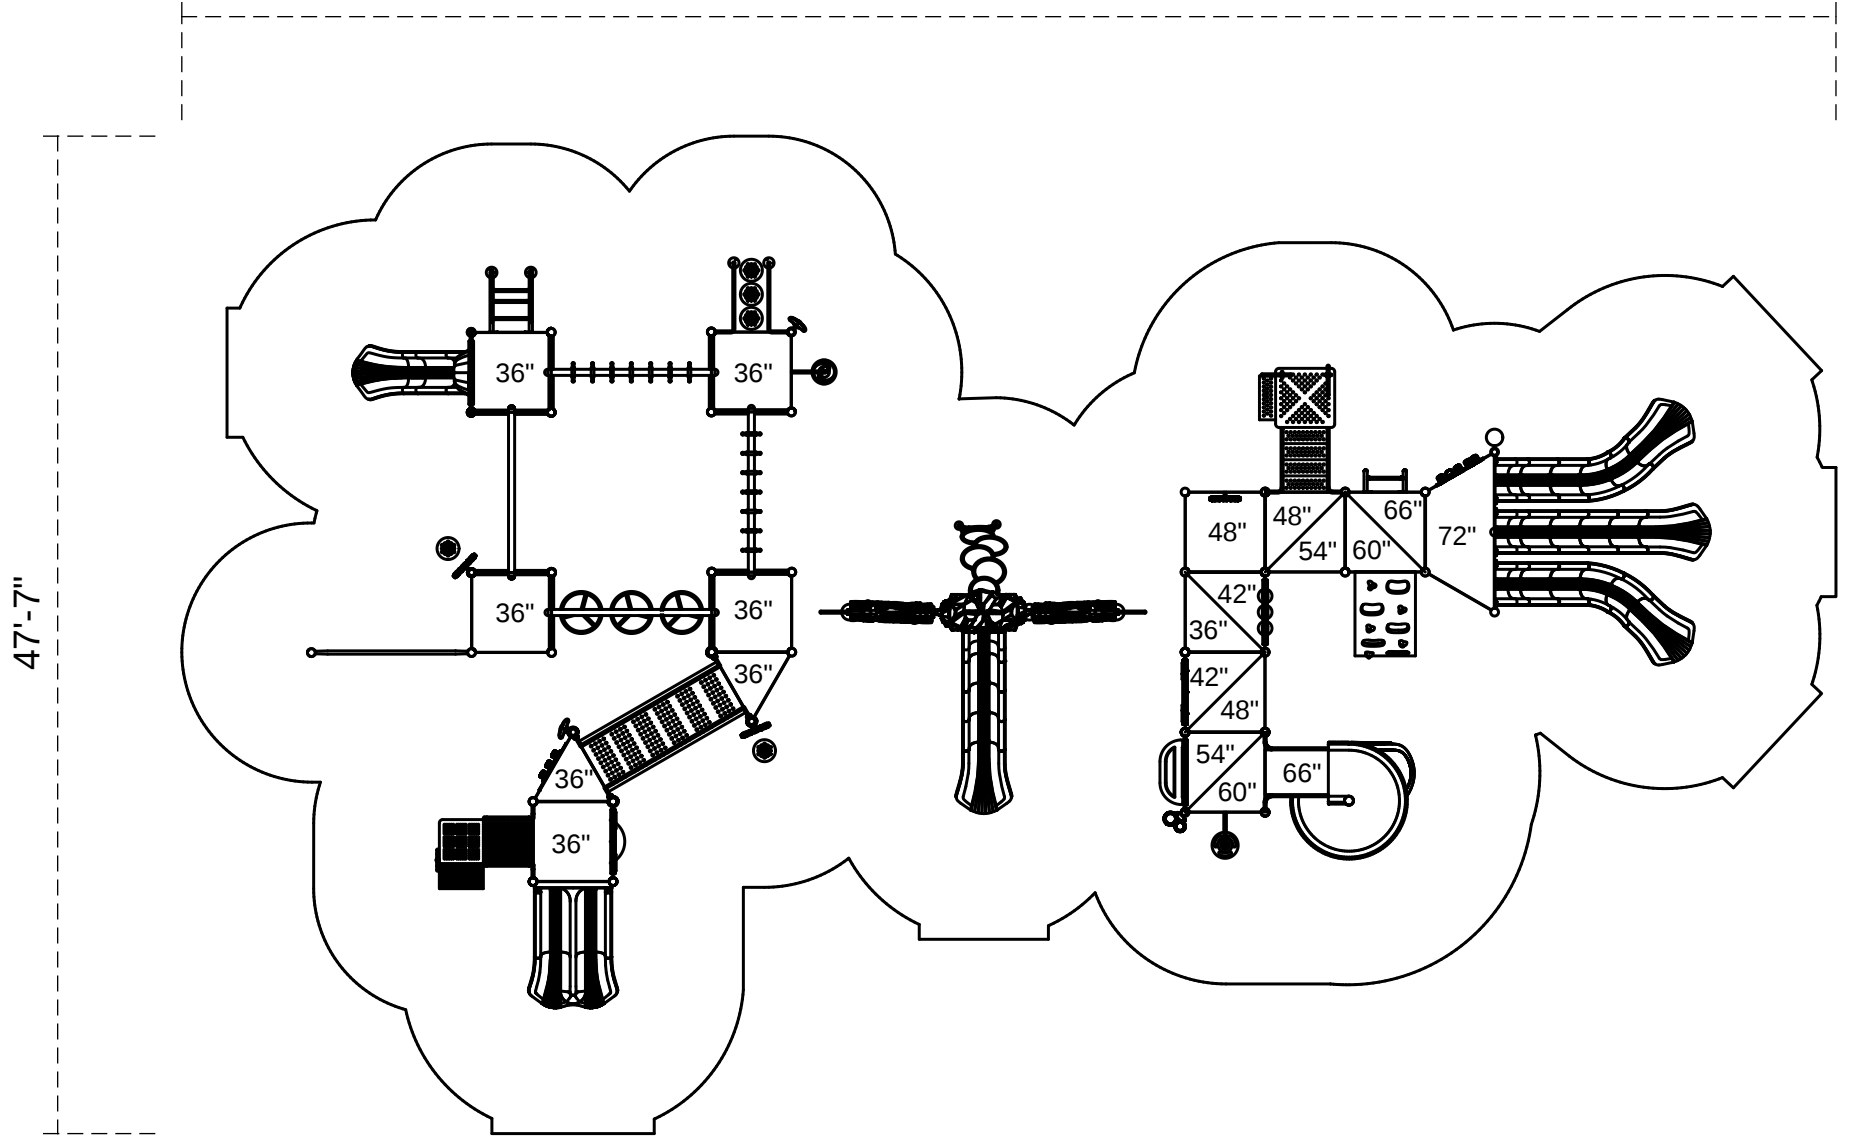

# Buffalo Creek

79'-0"

Footprint: 35'-7" x 67'  
Use Zone: 47'-7" x 79'

SKU: PMF042