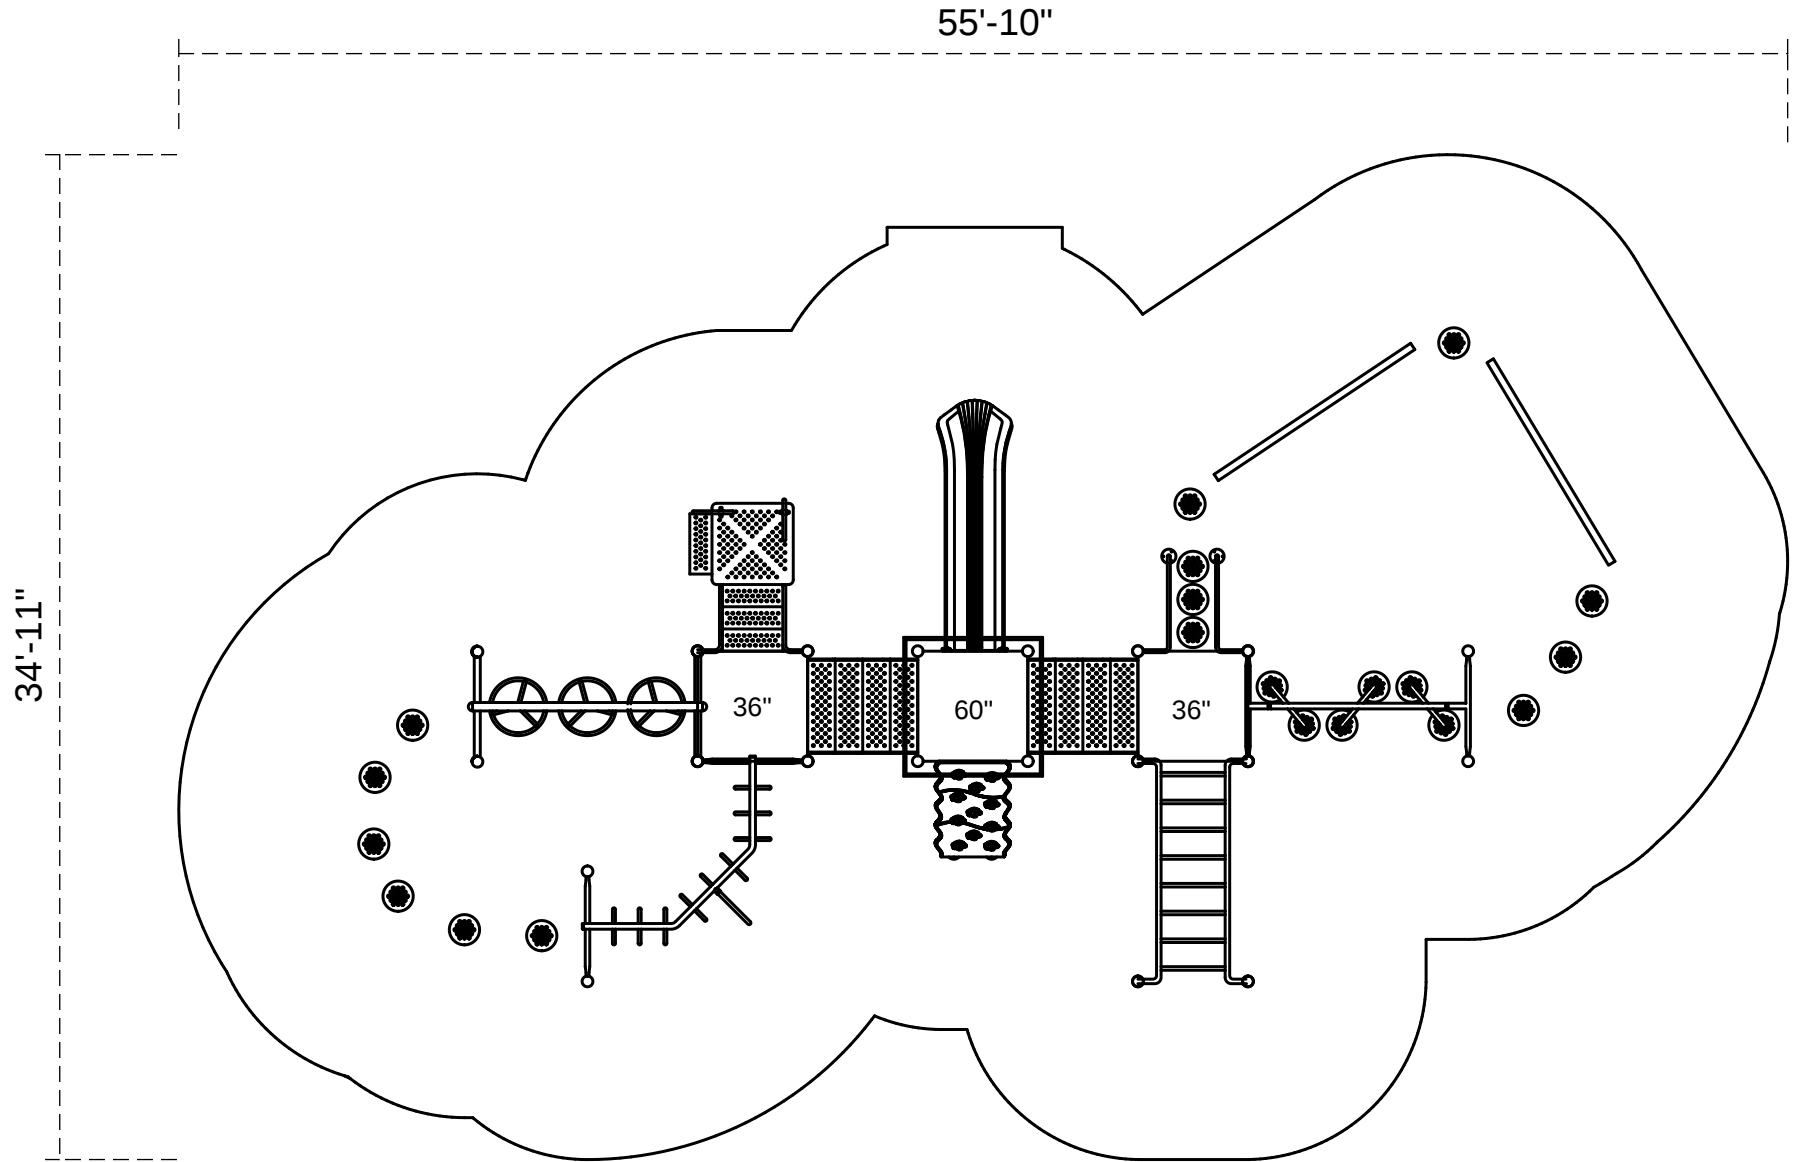

# Aberdeen Bend

**Footprint:** 22'-11" x 43'-10"  
**Use Zone:** 34'-11" x 55'-10"

**SKU:** PMF049