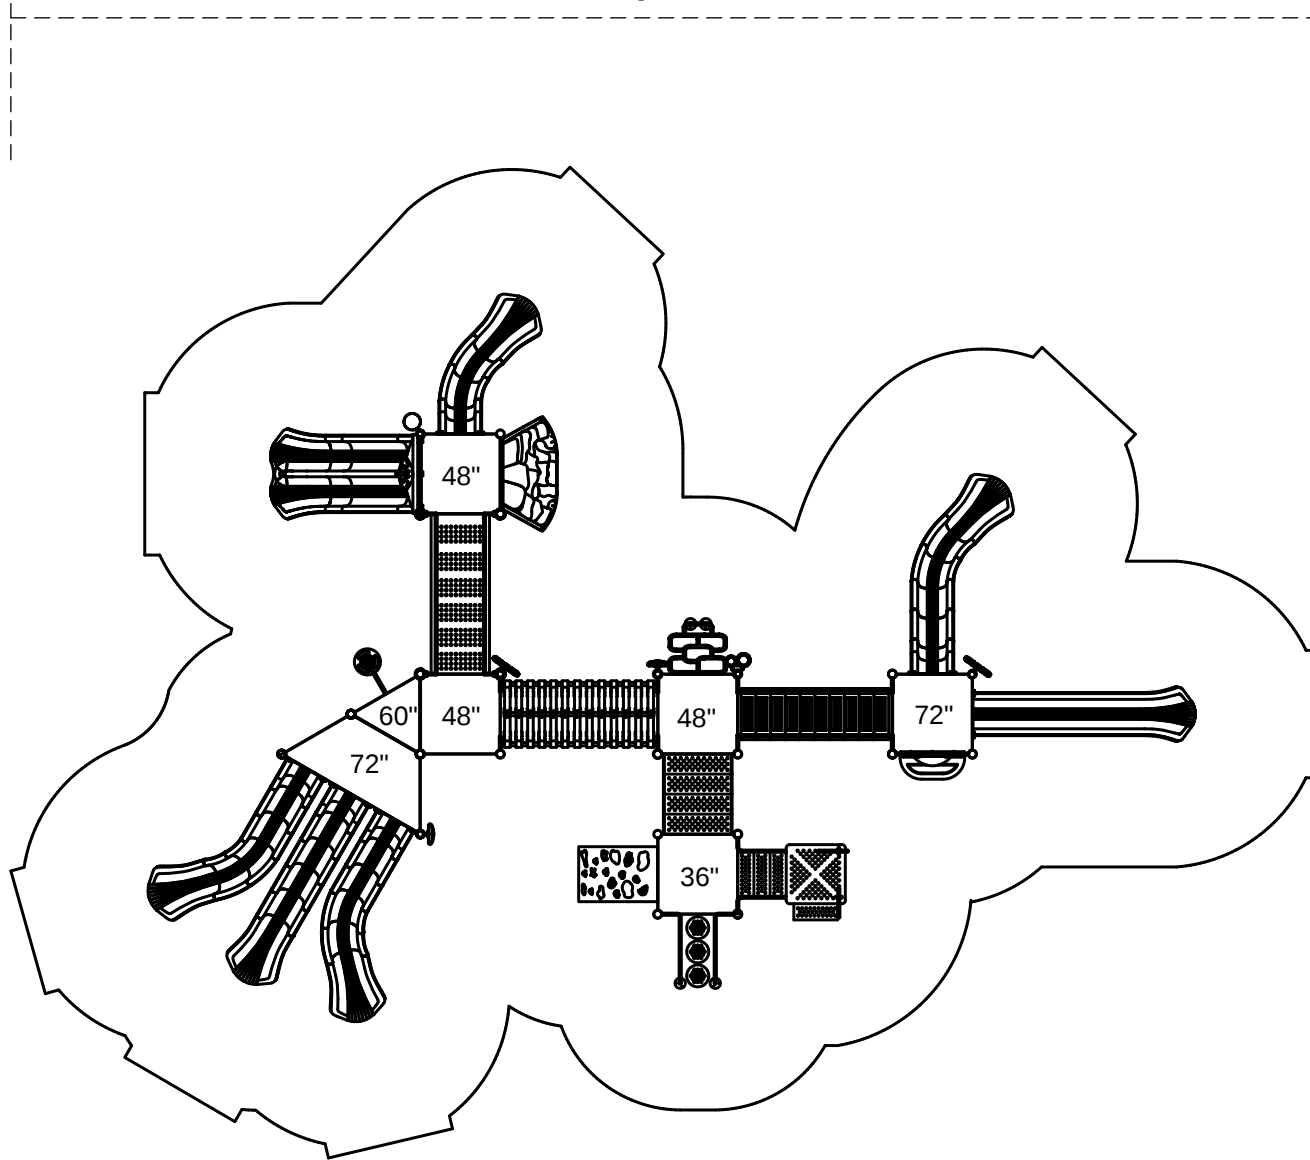

# Royal Troon

62'-7"

47'-4"

**Footprint:** 35'-4" x 50'-7"  
**Use Zone:** 47'-4" x 62'-7"

**SKU:** PMF050