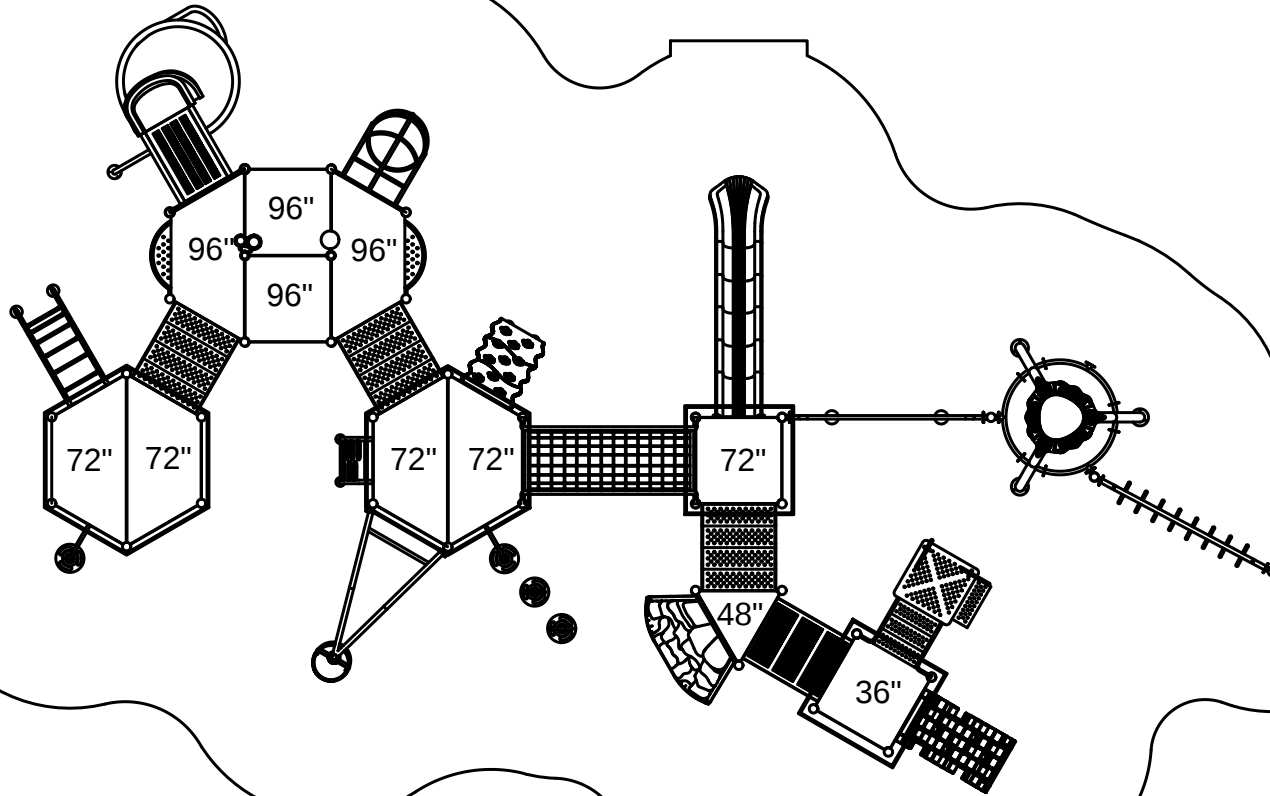

67'-11"

46'-8"

Footprint: 34'-8" x 55"-11"
Use Zone: 46'-8" x 67'-11"

PMF053 Saddlebrook Farms Use Zone