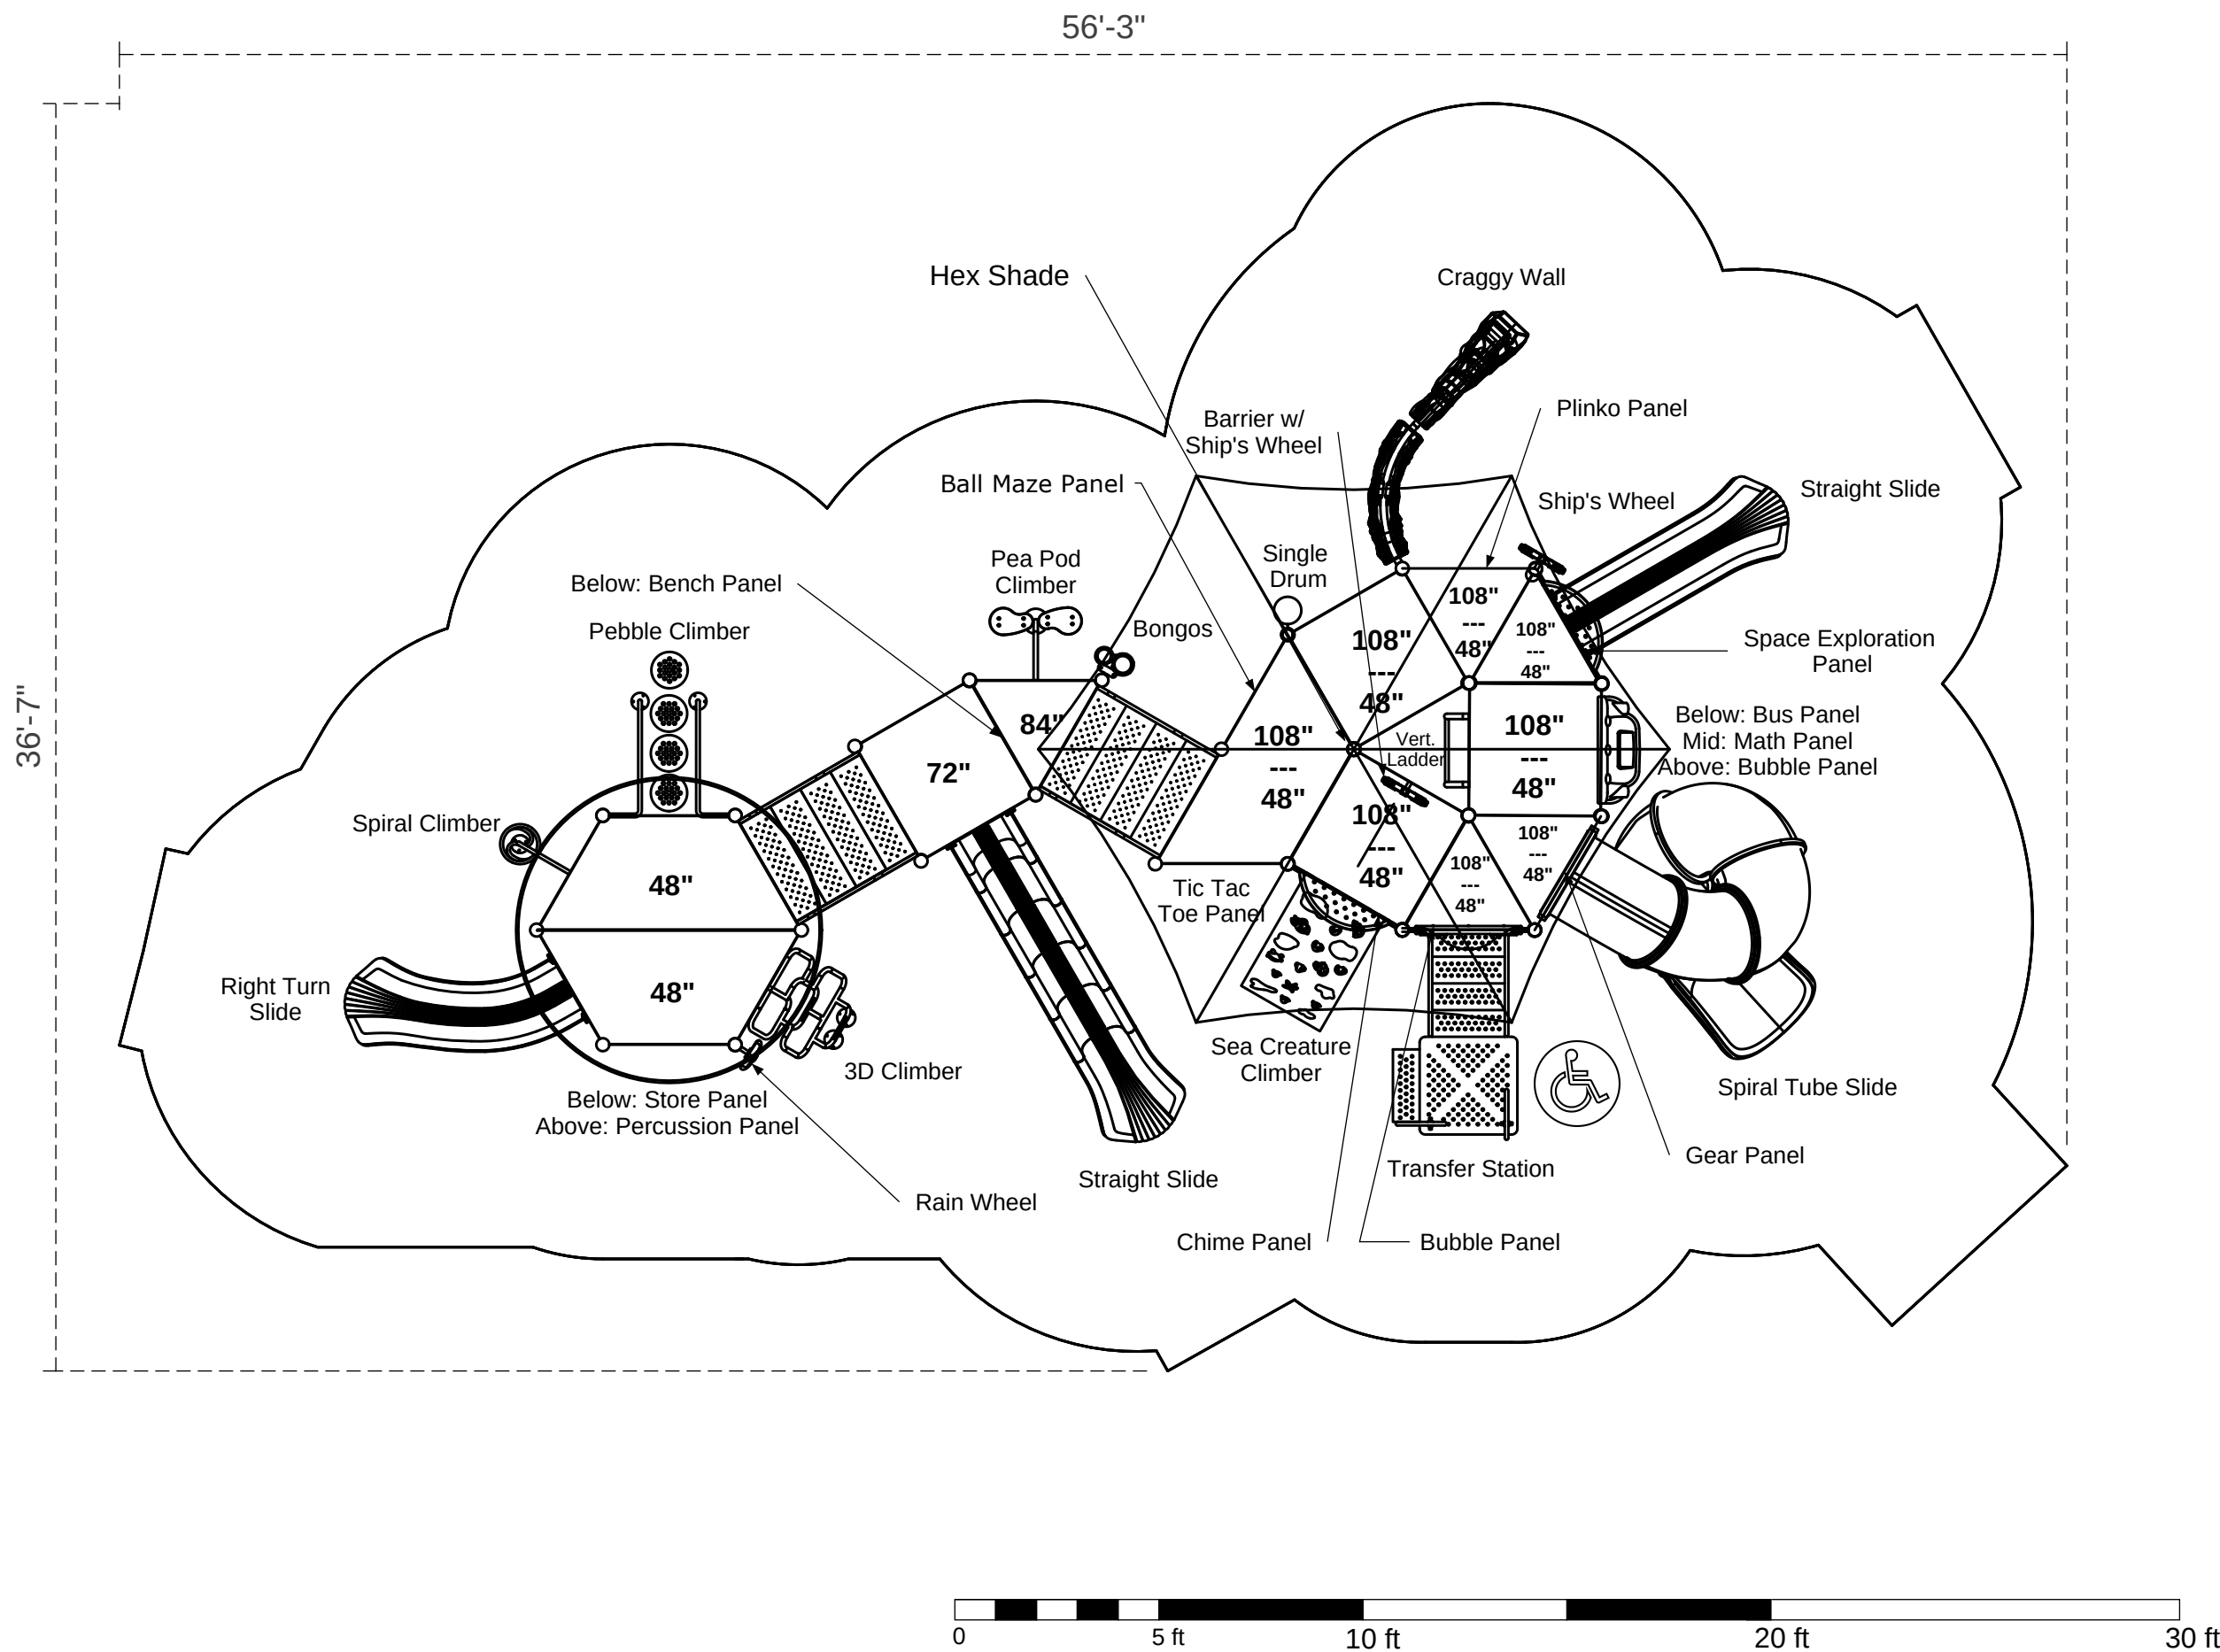

Concord Station

SKU: PMF057

AGE RANGE: 5-12 years

CHILD CAPACITY: 55-65

FOOTPRINT: 42'-3" X 24'-7"

USE ZONE: 56'-3" X 36'-7"

AREA: ~1370 ft²

POST SIZE: 4.5-inch

FALL HEIGHT: 108"

4' BORDER ESTIMATE: 47

MEETS ADA GUIDELINES

✓ ELEVATED: 22

✓ GROUND LEVEL: 7

The information provided on this sheet is subject to change without notice.
Created On: May 31, 2022