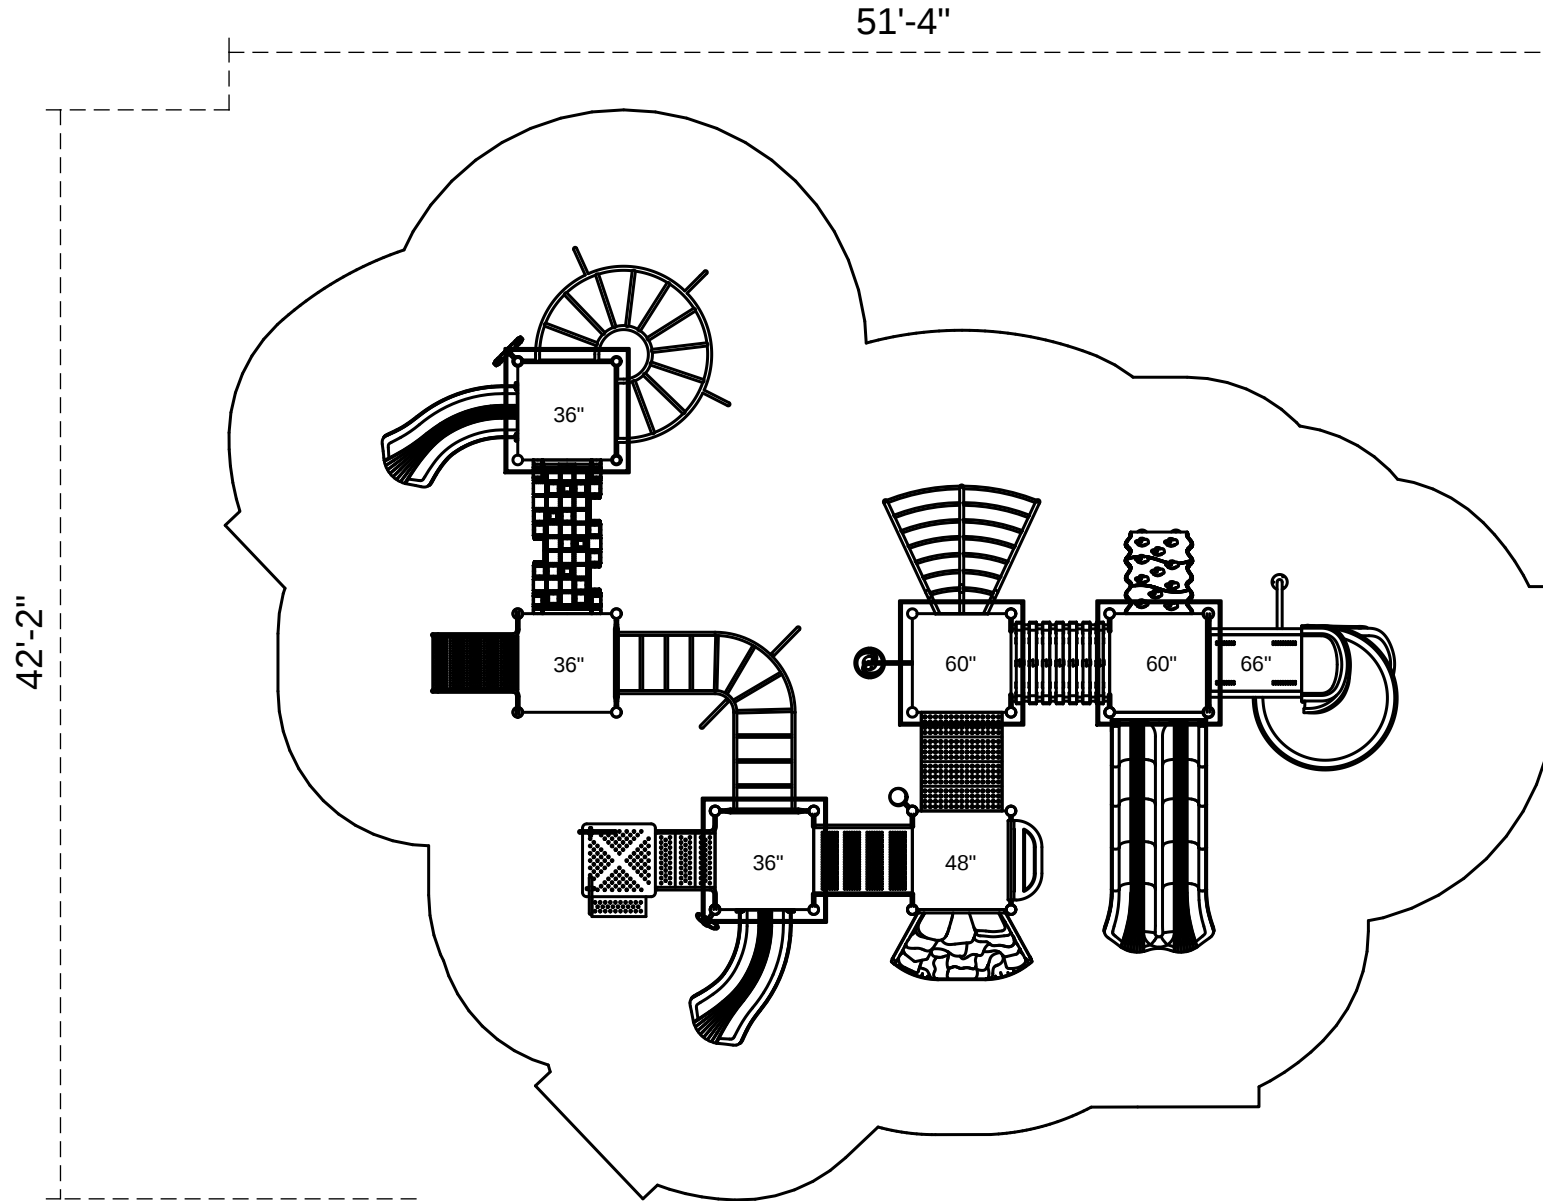

Esplanade Ridge

Footprint: 30'-2" x 39'-4"
Use Zone: 42'-2" x 51'-4"

SKU: PMF064