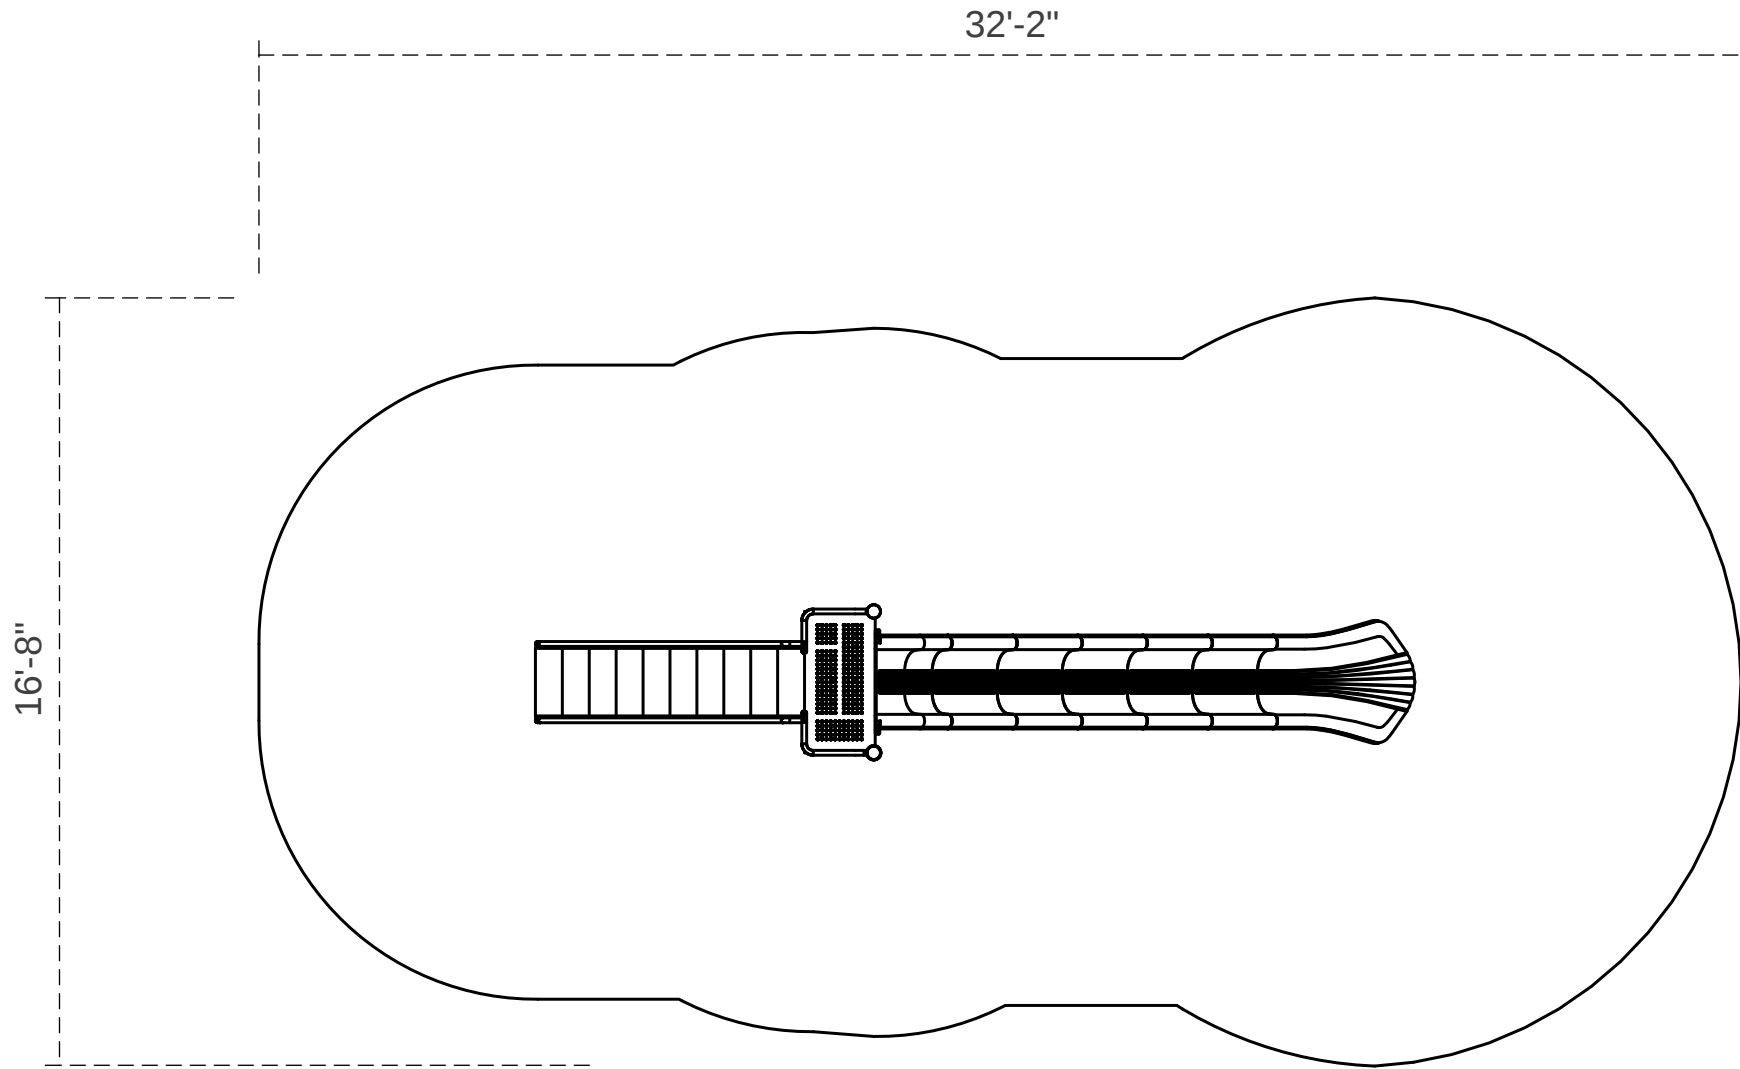

7 Foot Sectional Straight Slide

Footprint: 3'-4" x 19'-1"
Use Zone: 16'-8" x 32'-2"

SKU: PSL010