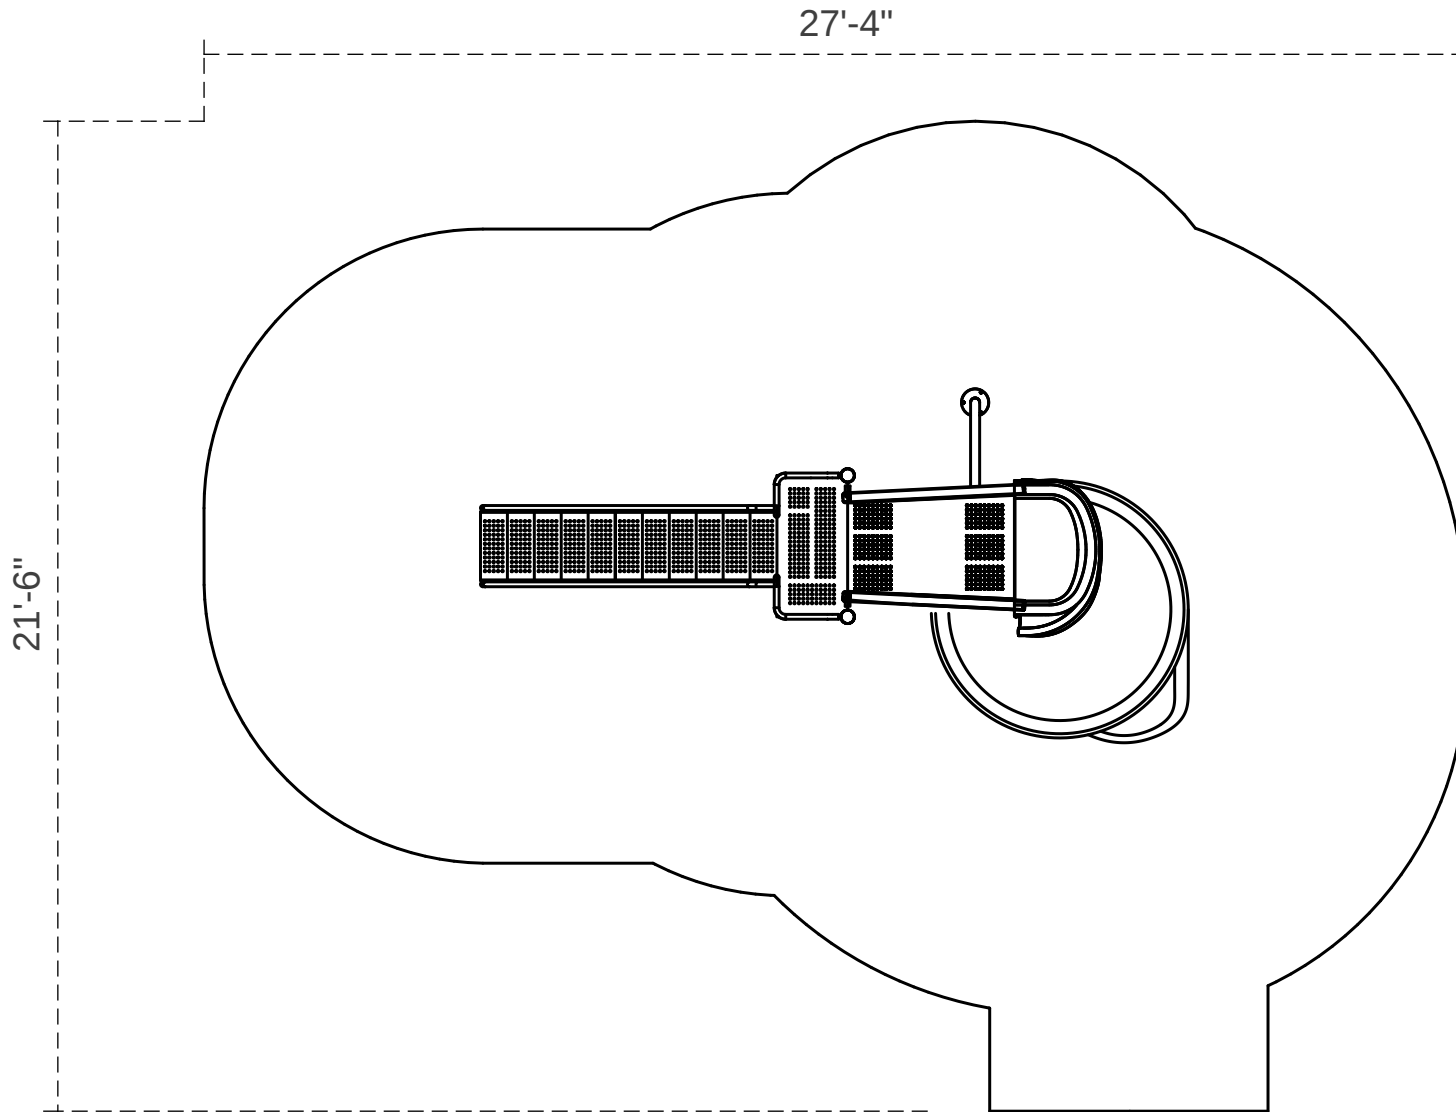

8ft 450 Degree Freestanding Spiral Slide

Footprint: 7'-6" x 15'-4"
Use Zone: 21'-6" x 27'-4"

SKU: PSL017