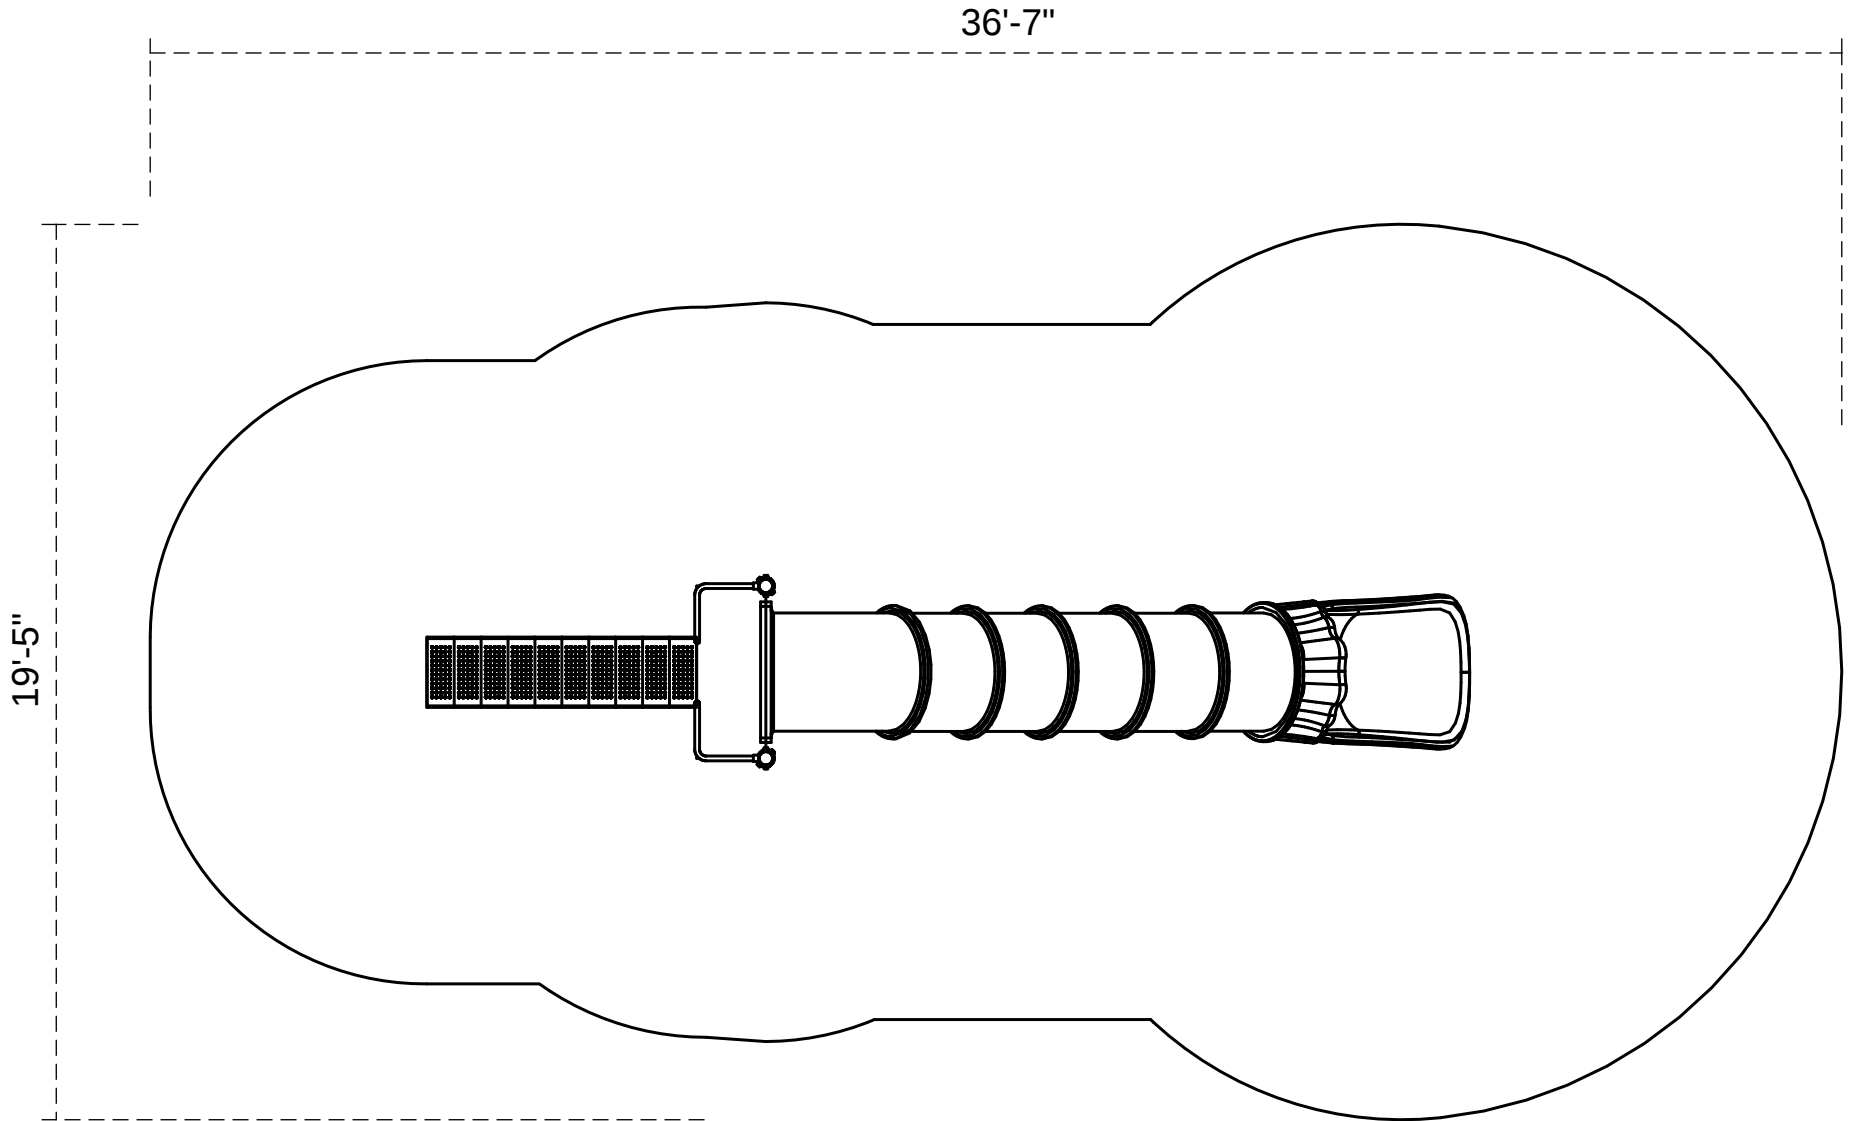

8 Foot Straight Tube Slide

Footprint: 4'-0" x 22'-7"
Use Zone: 19'-5" x 36'-7"
Height: 12"

SKU: PSL024

Created On: December 28, 2016

The information provided on this sheet is subject to change without notice.