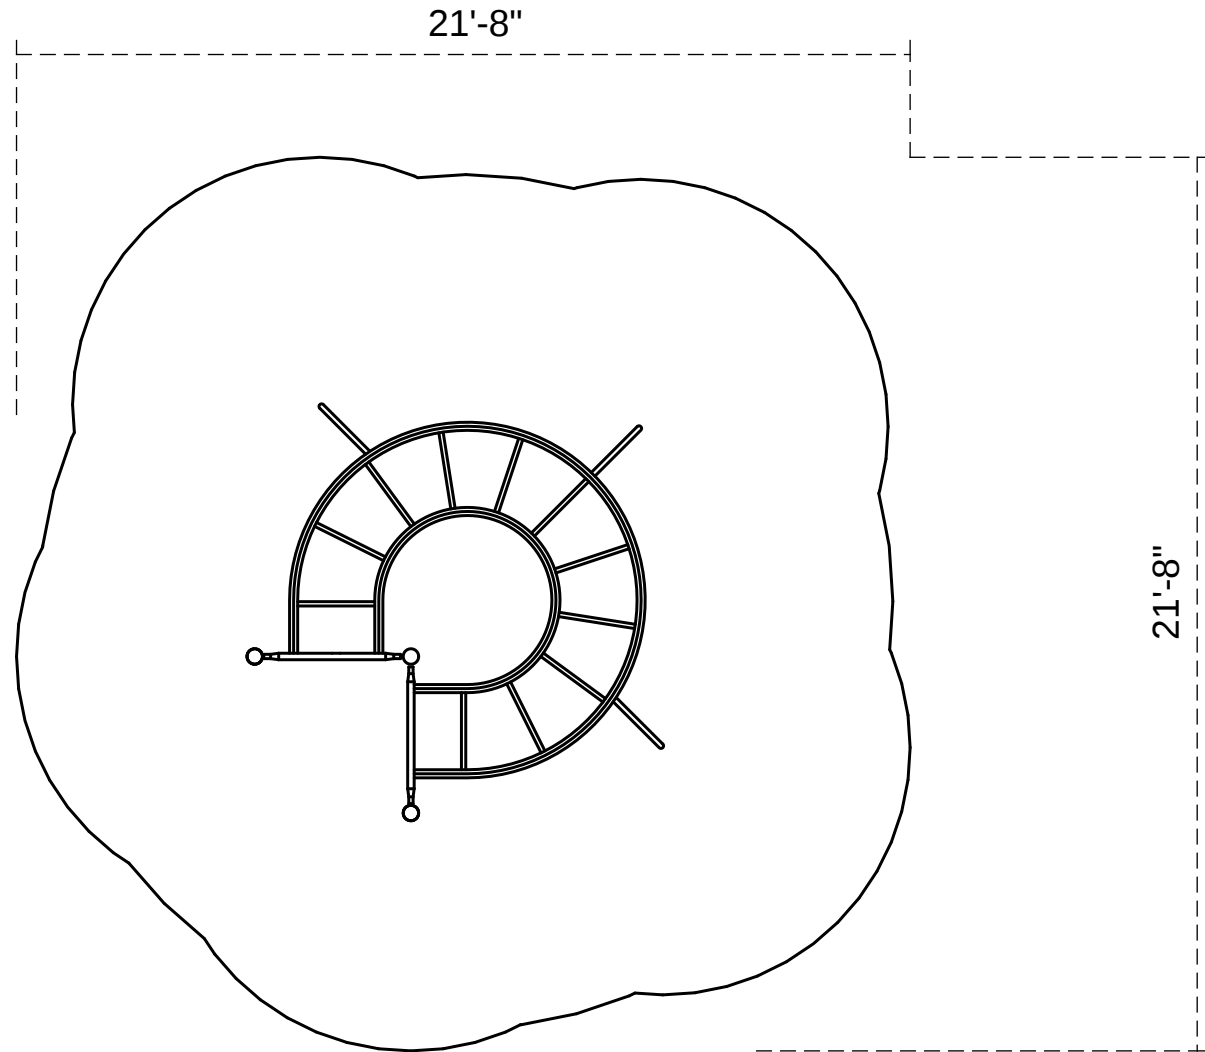

# 270 Degree Rung Ladder

**Footprint:** 9'-8" x 9'-8"  
**Use Zone:** 21'-8" x 21'-8"

**SKU:** PTC004