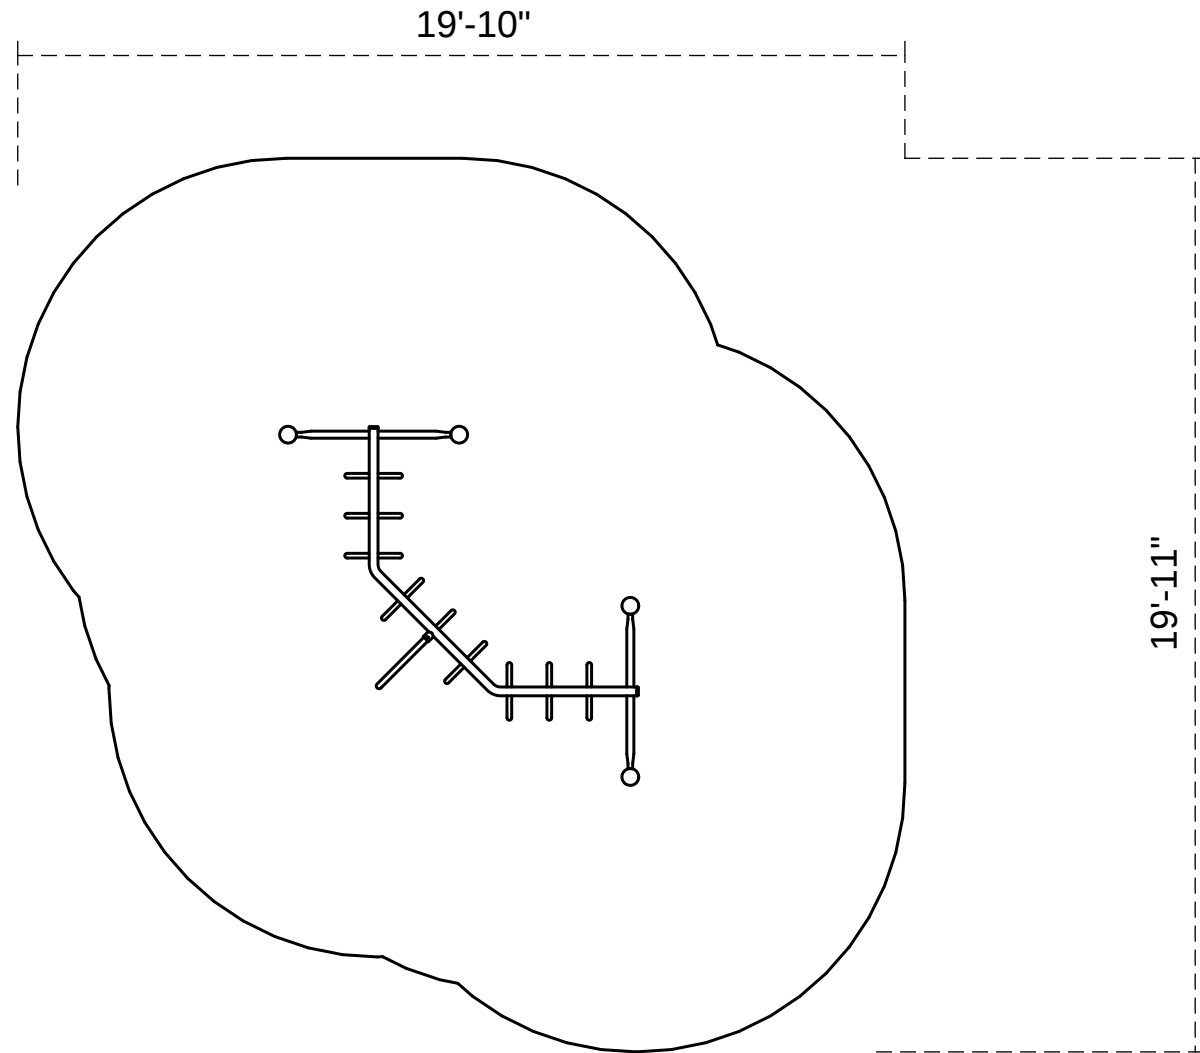

90 Degree Trapezoid Loop Ladder

Footprint: 7'-10" x 7'-11"
Use Zone: 19'-10" x 19'-11"

SKU: PTC008