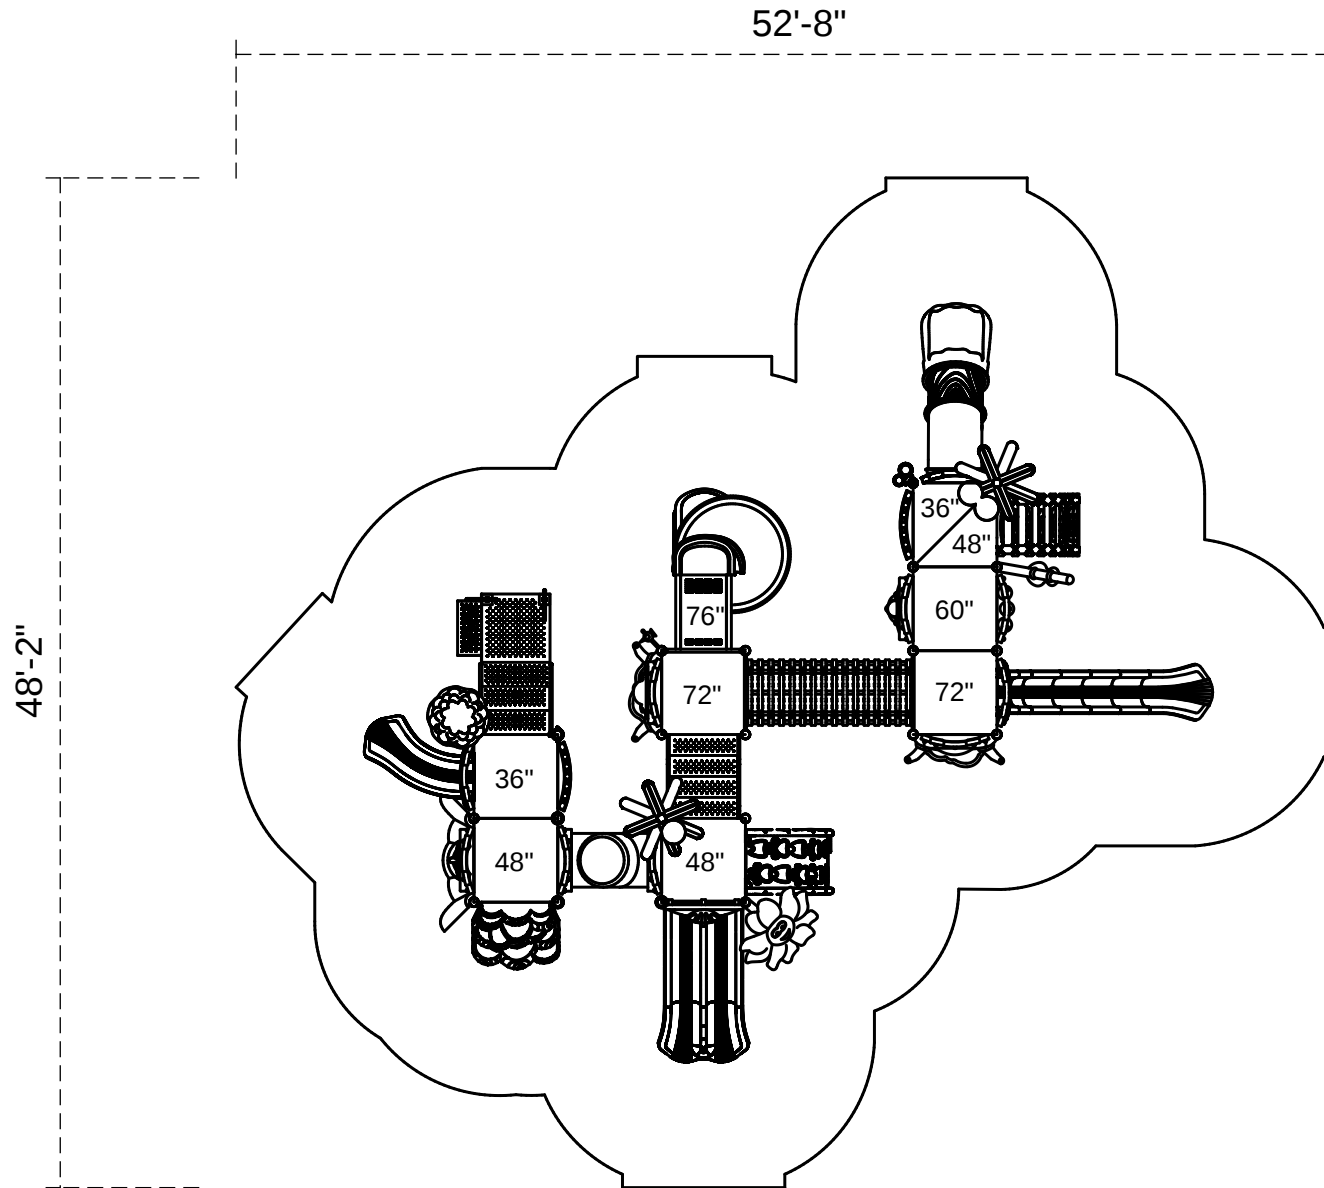

Leaping Lion

Footprint: 36'-2" x 40'-8"
Use Zone: 48'-2" x 52'-8"

SKU: PTH009