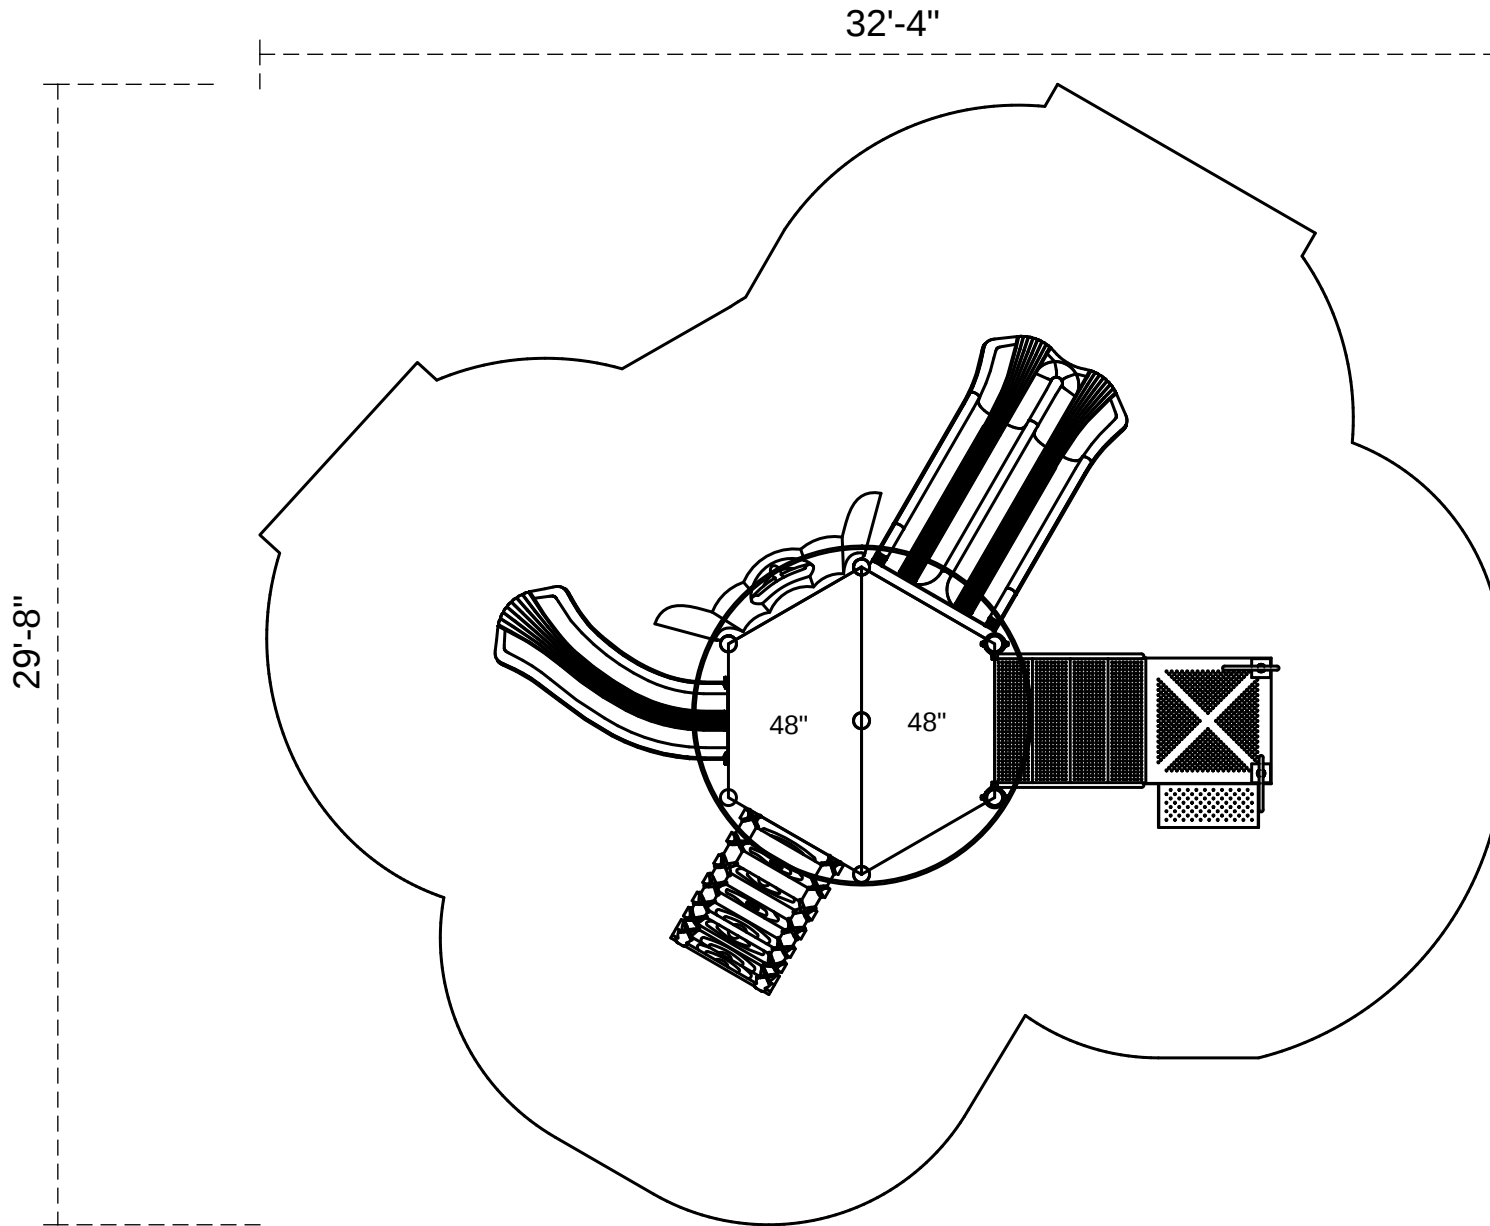

Cougar Corral

Footprint: 17'-8" x 20'-4"
Use Zone: 29'-8" x 32'-4"

SKU: PTH022