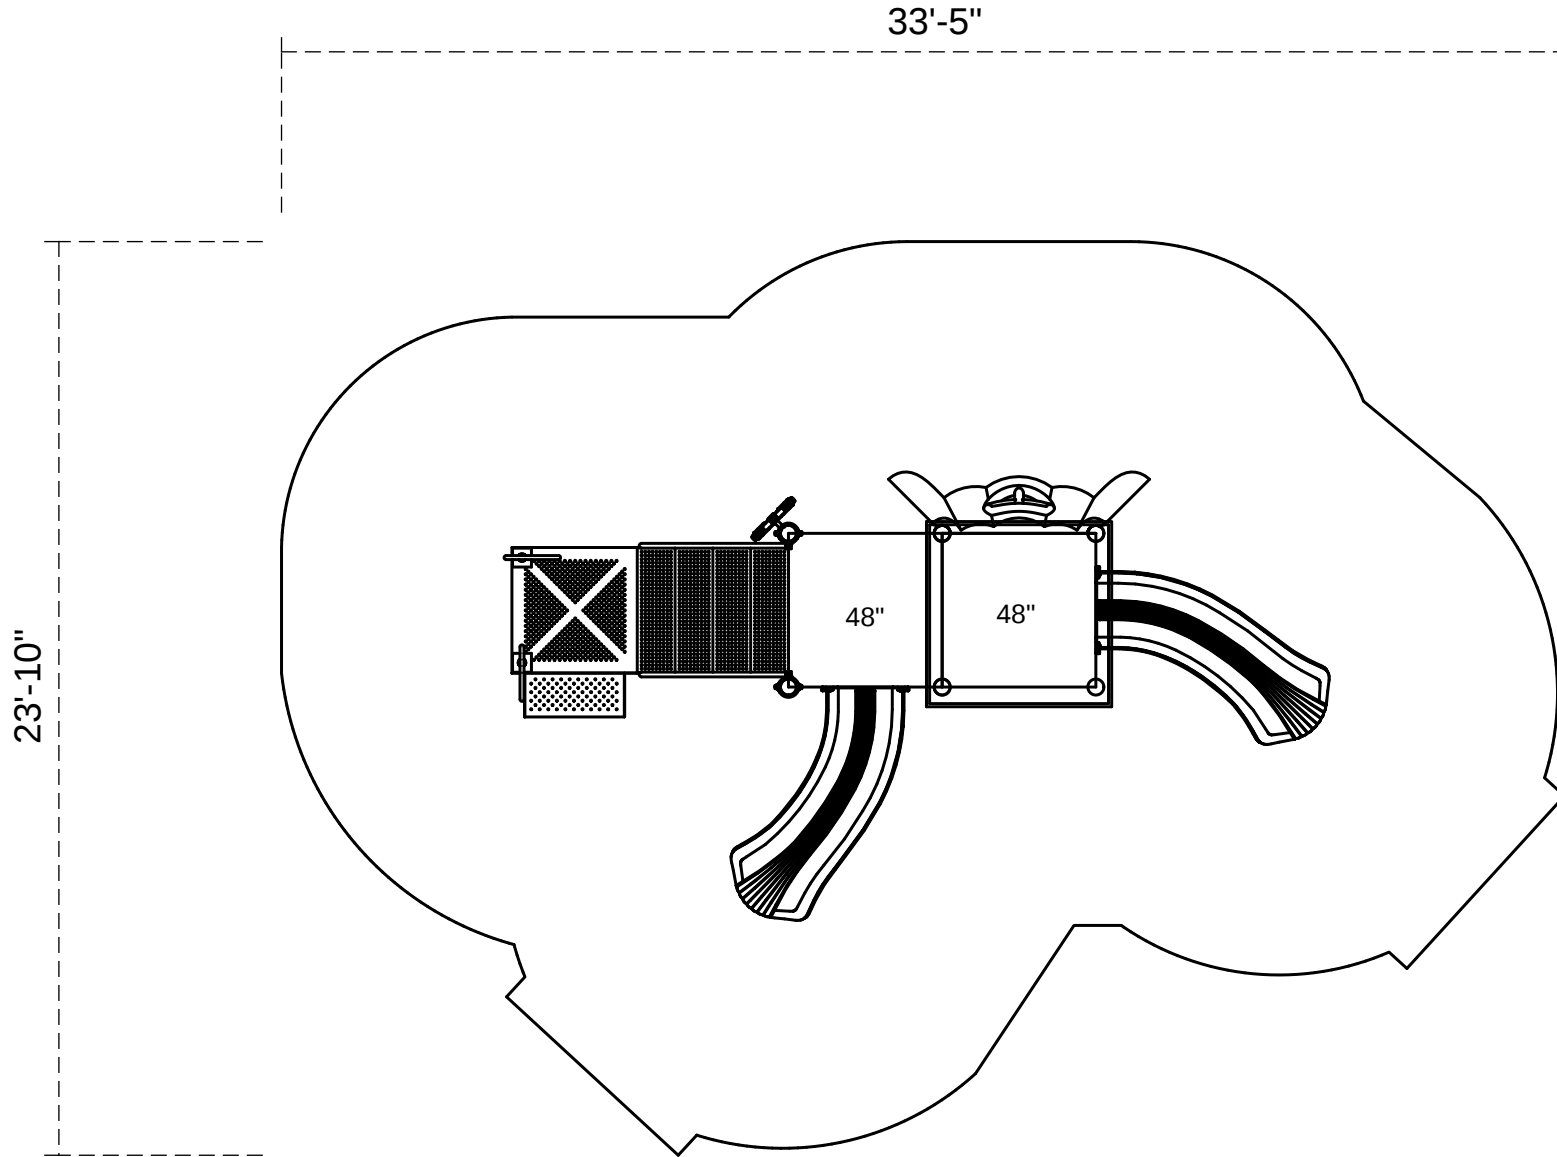

Tilly Tiger

Footprint: 11'-10" x 20'-5"
Use Zone: 23'-10" x 33'-5"

SKU: PTH027