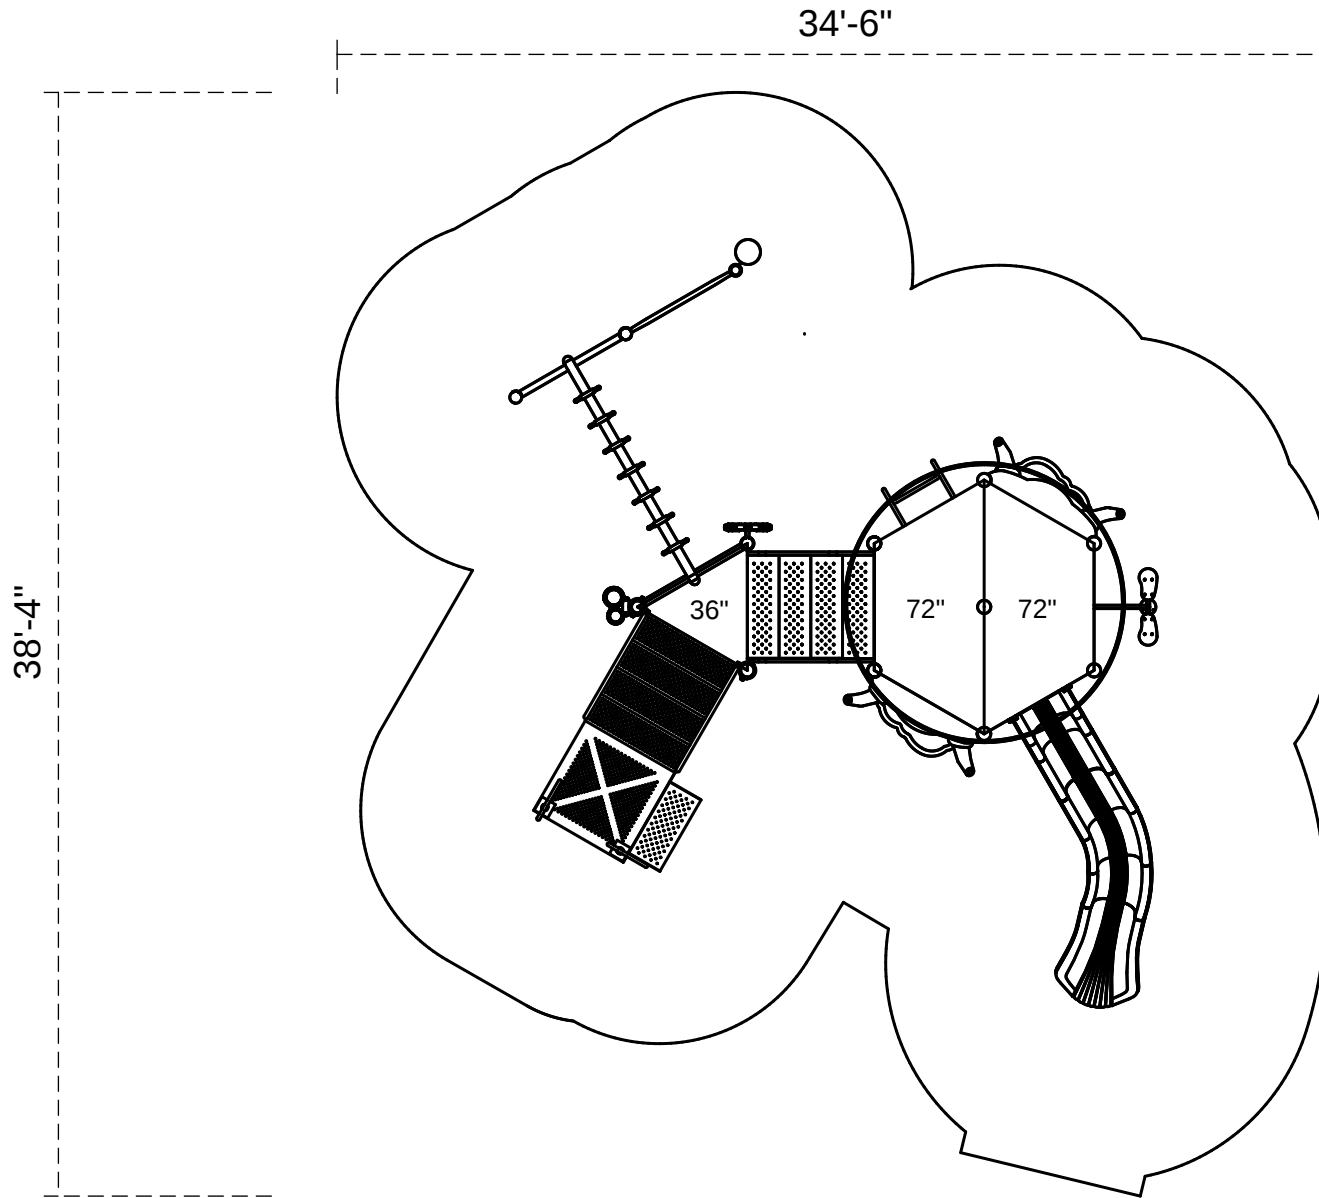

Hippo Harbor

Footprint: 22'-6" x 26'-4"
Use Zone: 34'-6" x 38'-4"

SKU: PTH032