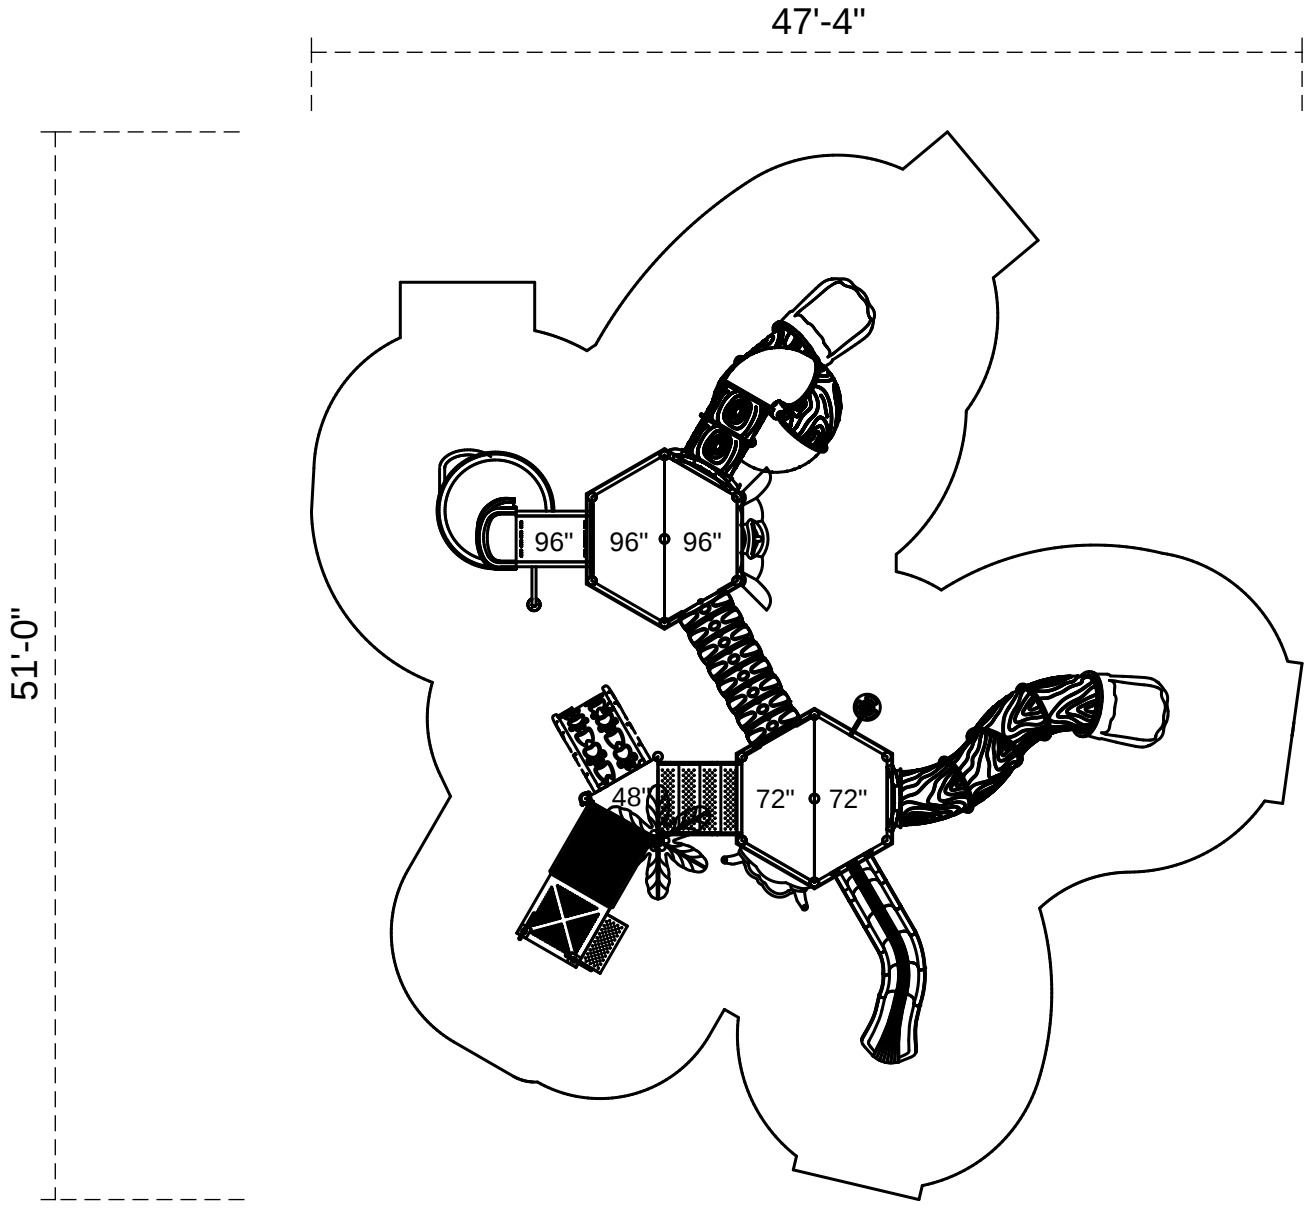

Spinning Spider

Footprint: 35'-4" x 39'
Use Zone: 47'-4" x 51'

SKU: PTH034