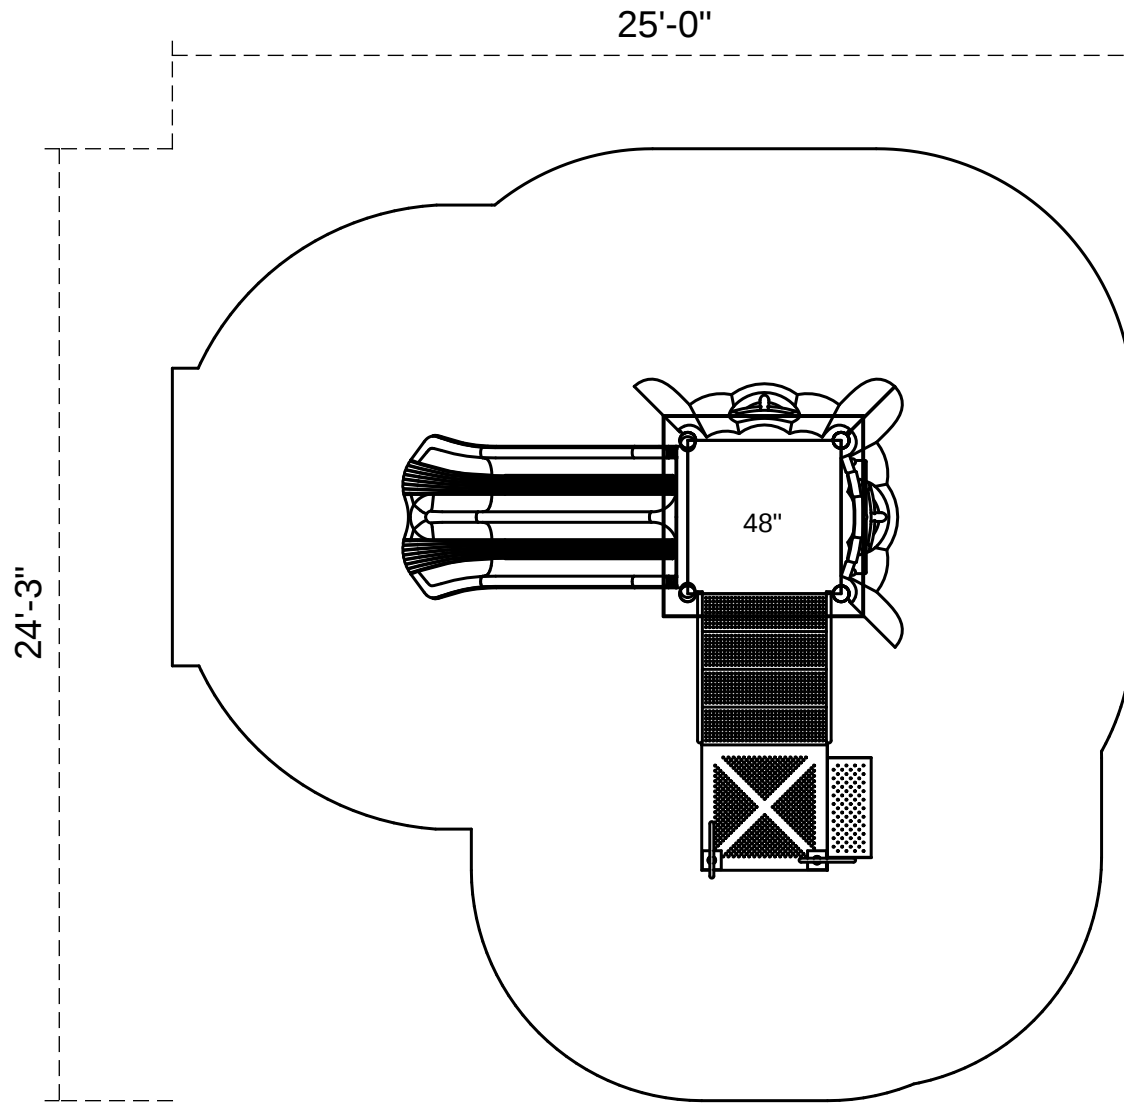

Lynx Landing

Footprint: 12'-3" x 13'
Use Zone: 24'-3" x 25'

SKU: PTH037