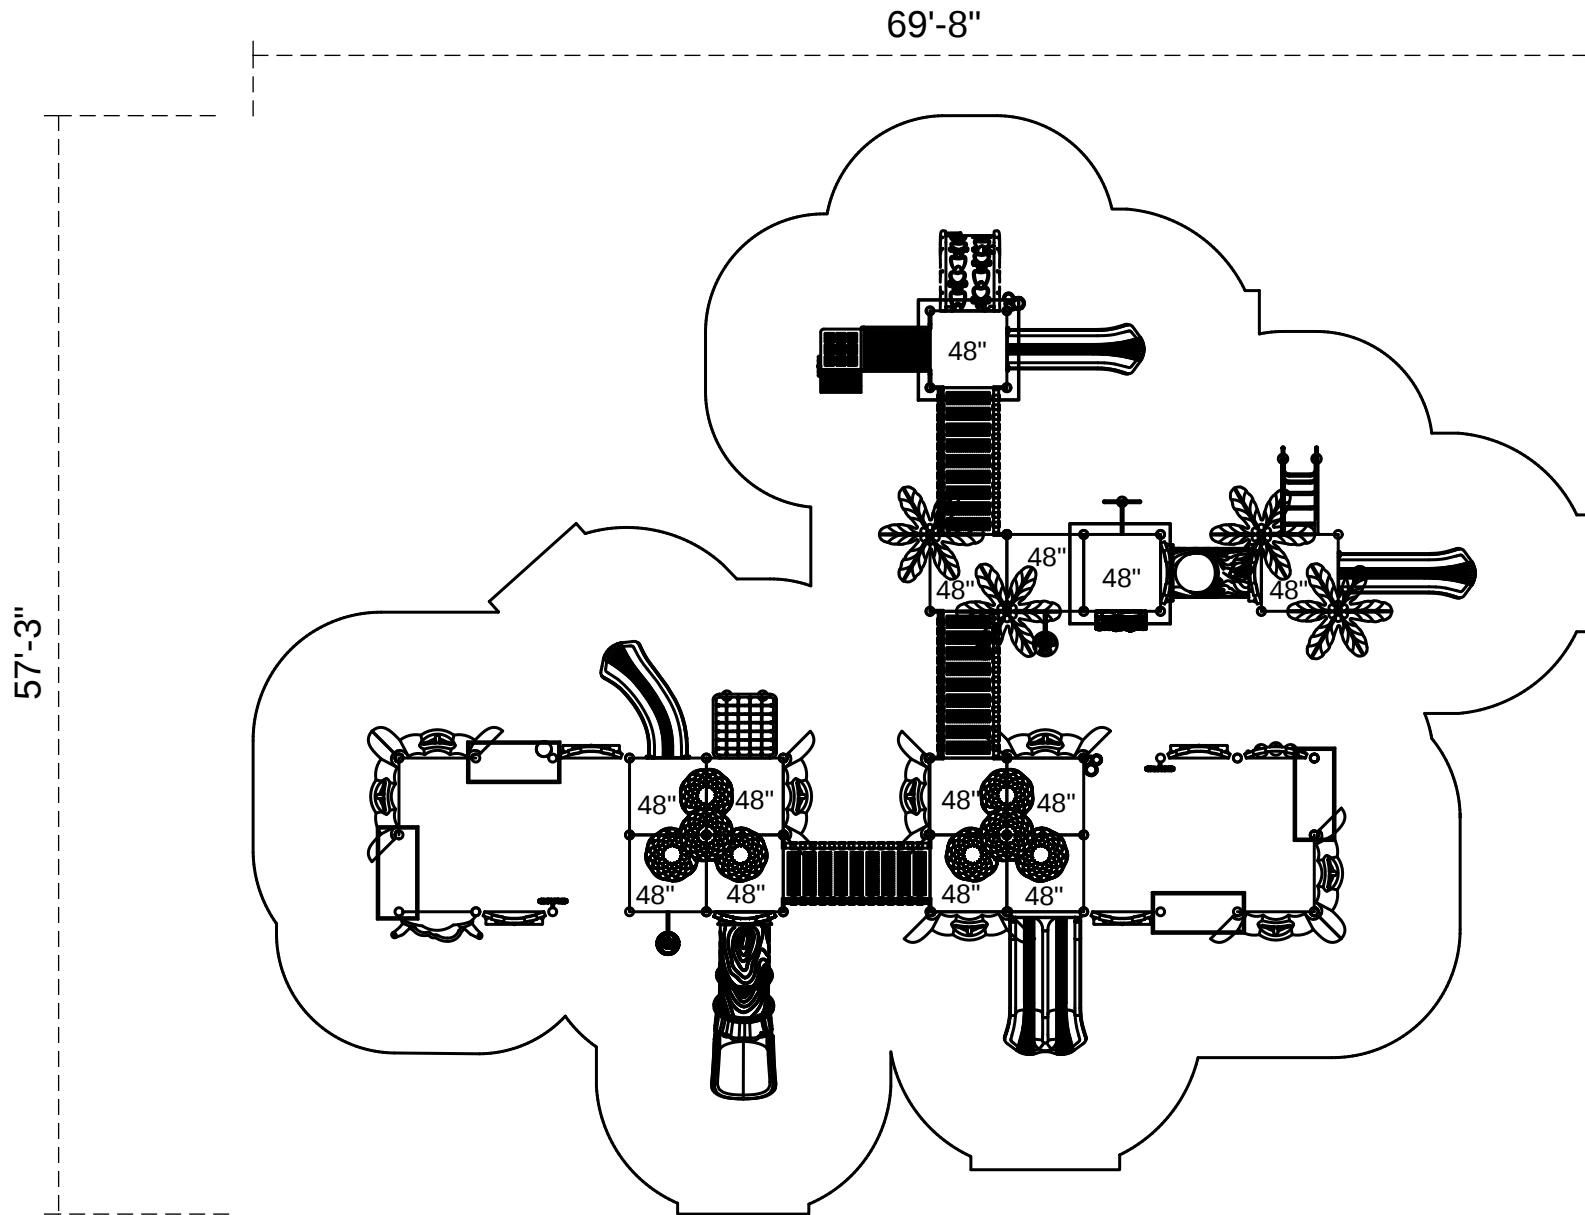

Amazing Antelope

Footprint: 45'-3" x 57'-8"
Use Zone: 57'-3" x 69'-8"

SKU: PTH047