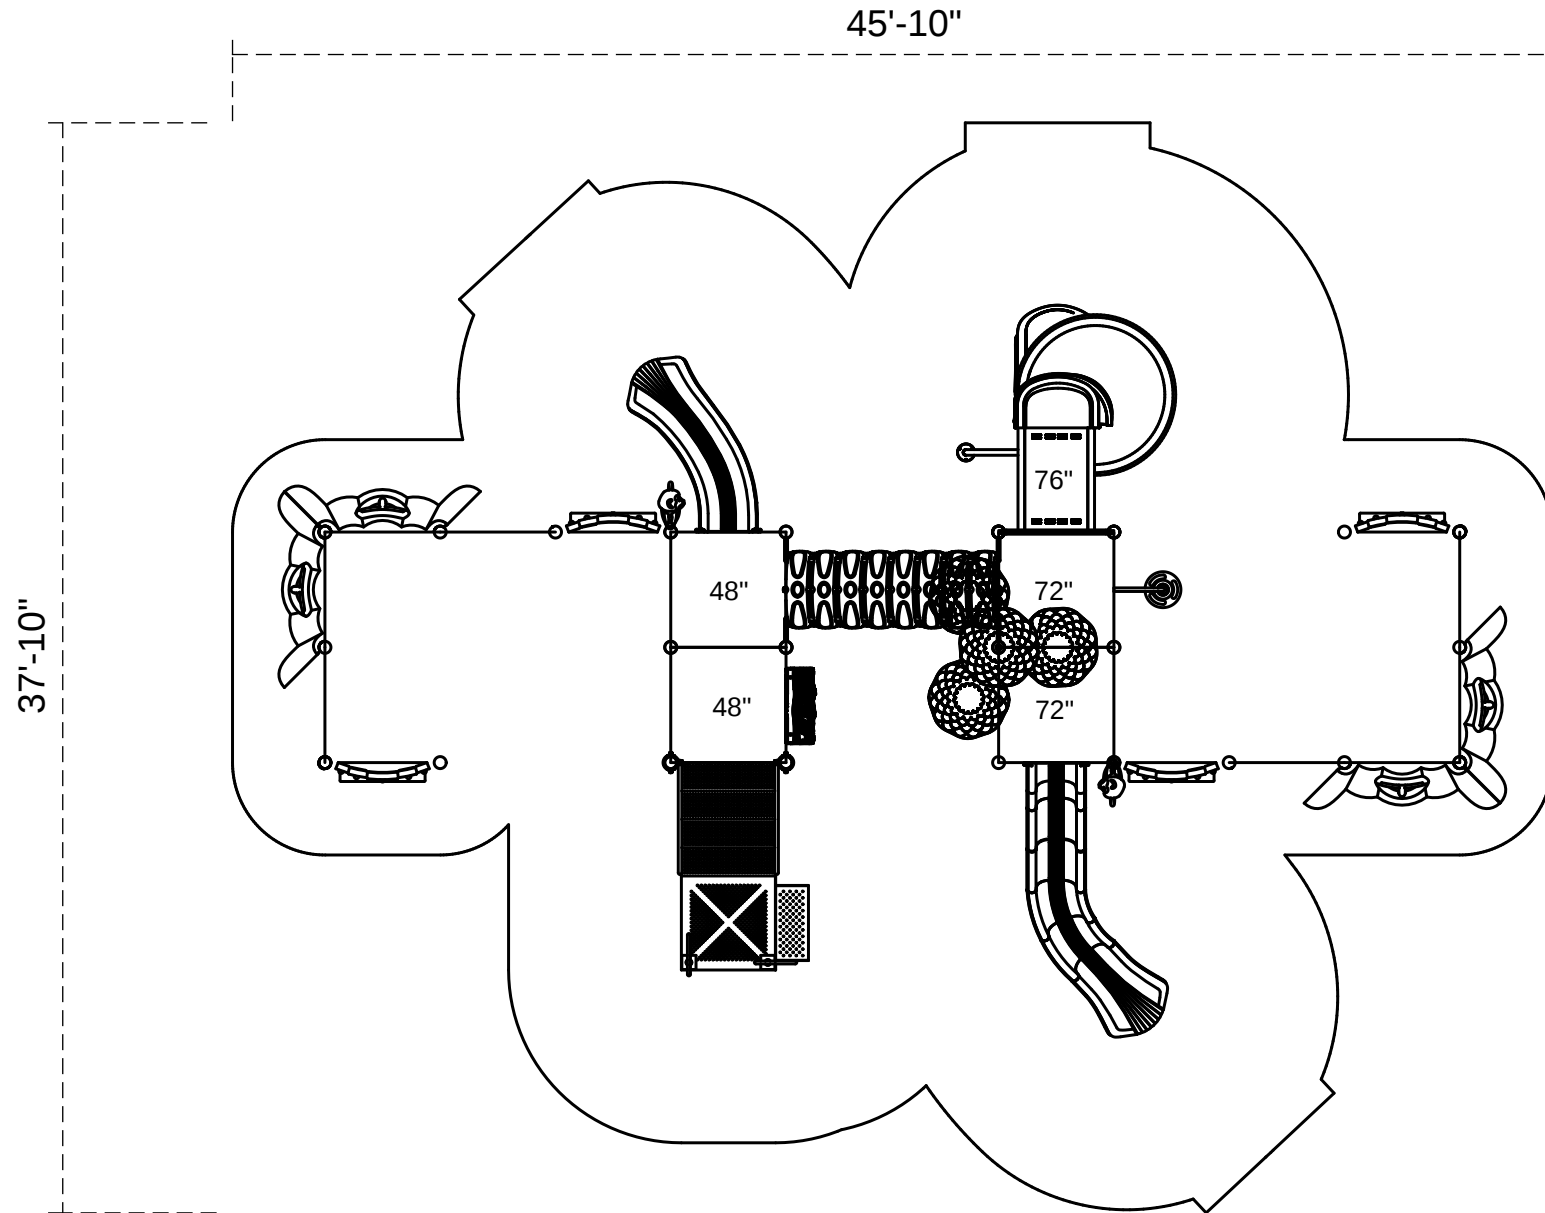

# Lounging Leopard

Footprint: 25'-6" x 33'-10"  
Use Zone: 37'-10" x 45'-10"

SKU: PTH051