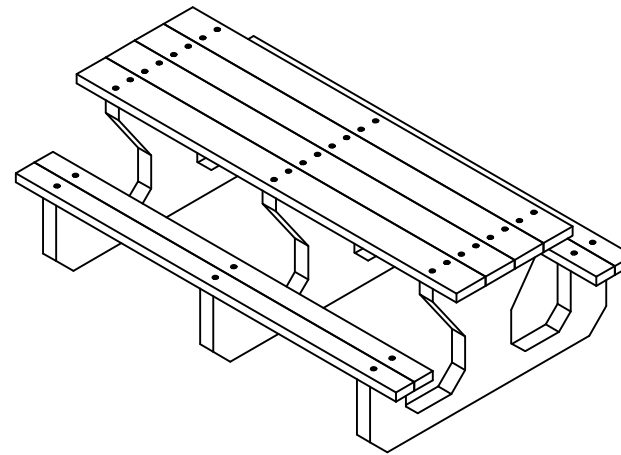

TOP VIEW

3D ISOMETRIC VIEW

FRONT VIEW

SIDE VIEW

STANDARD COLORS

OPTIONAL COLORS

INSERT COLOR CODE IN PRODUCT NUMBER  
 CEDAR= CED, GRAY= GRA, GREEN= GRE,  
 BLACK= BLA, BLUE= BLU, RED= RED,  
 WHITE=WHI

EXAMPLE: 6FT. CEDAR YOUTH PICNIC TABLE =  
 PB 6CEDYOUPIIC