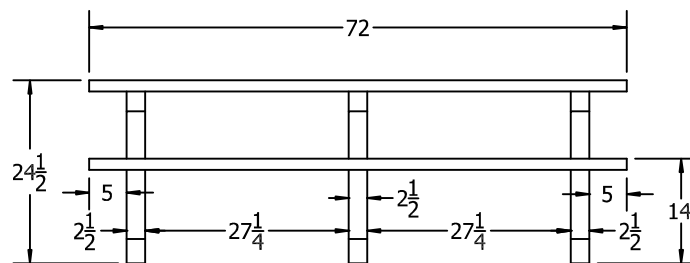

TOP VIEW

3D ISOMETRIC VIEW

FRONT VIEW

SIDE VIEW

STANDARD COLORS

OPTIONAL COLORS

INSERT COLOR CODE IN PRODUCT NUMBER  
 CEDAR= CED, GRAY= GRA, GREEN= GRE,  
 BLACK= BLA, BLUE= BLU, RED= RED,  
 WHITE=WHI

EXAMPLE: 6FT. CEDAR YOUTH PICNIC TABLE =  
 PB 6CEDYOUPIIC