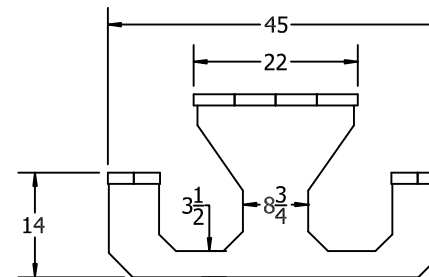

TOP VIEW

3D ISOMETRIC VIEW

FRONT VIEW

SIDE VIEW

STANDARD COLORS

OPTIONAL COLORS

INSERT COLOR CODE IN PRODUCT NUMBER  
 CEDAR= CED, GRAY= GRA, GREEN= GRE,  
 BLACK= BLA, BLUE= BLU, RED= RED,  
 WHITE=WHI

EXAMPLE: 6FT. CEDAR YOUTH PICNIC TABLE =  
 PB 6CEDYOUPIIC