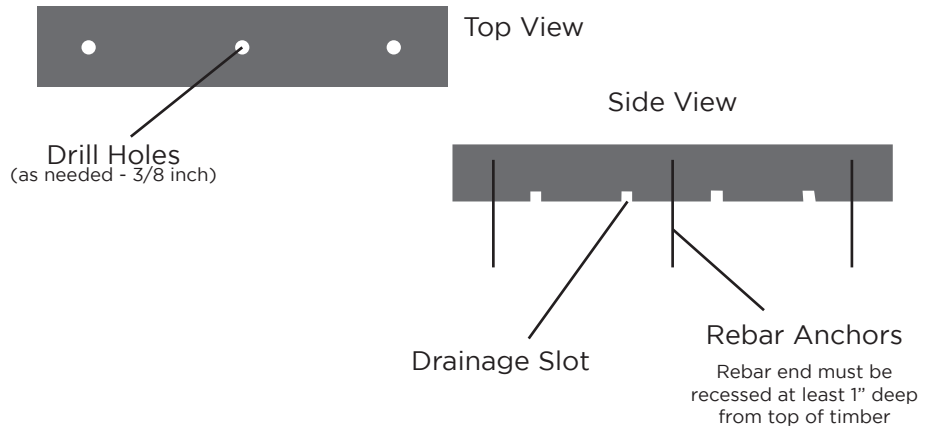

The Gold Standard of Recycled Rubber

- Designed with engineered drainage ports so water does not pool in flower beds or playgrounds
- Looks great with no maintenance for years to come
- Great for playground and landscaping applications
- Matches or compliments Rubberific Mulch or NuPlay groundcovers
- Made from 100% recycled rubber
- Easy to install
- Made in the USA
- Long-lasting and durable
- Available in Earthtone, Redwood, and Black
- Each timber includes 3 anchors

Rubberific Timber

Rubberific Timbers are the best border system option for all your landscaping and playground needs. These 92" long Rubberific Timbers come in heights of 4", 6", or 8". With the flexibility of rubber, it can form to virtually any edge desired. The top of the Rubberific Timber is rounded to provide extra safety when used around a playground.

Installation Instructions:

All Timbers are 92" in length

Using Rebar Anchors:

Drill a 3/8" hole 8" from each end of the timber and one hole in the middle of the timber. Rebar end must be recessed at least 1" deep from top of timber