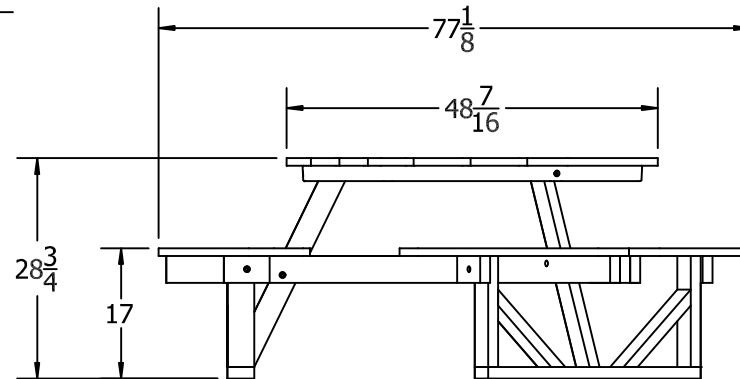

TOP VIEW

3D ISOMETRIC VIEW

FRONT VIEW

SIDE VIEW

STANDARD COLORS

INSERT COLOR CODE IN PRODUCT NUMBER
CEDAR= CED, GRAY= GRA, GREEN= GRE

EXAMPLE: CEDAR HEX TABLE 6 FT. =
PB 6HEXCED

6 Ft. Hex Table Spec Sheet