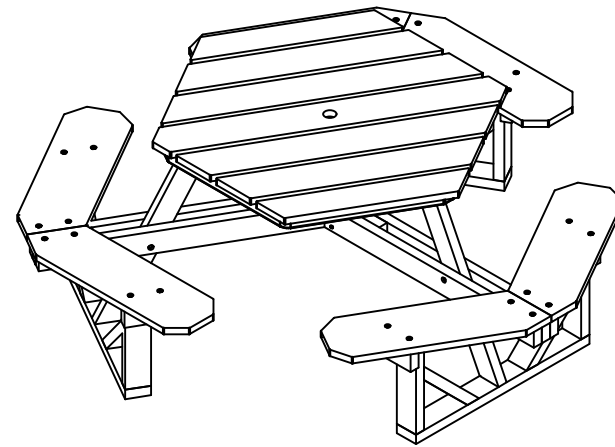

TOP VIEW

3D ISOMETRIC VIEW

FRONT VIEW

SIDE VIEW

STANDARD COLORS

INSERT COLOR CODE IN PRODUCT NUMBER
CEDAR= CED, GRAY= GRA, GREEN= GRE

EXAMPLE: CEDAR HEX TABLE 6 FT. =
PB 6HEXCED

6 Ft. Hex Table Spec Sheet