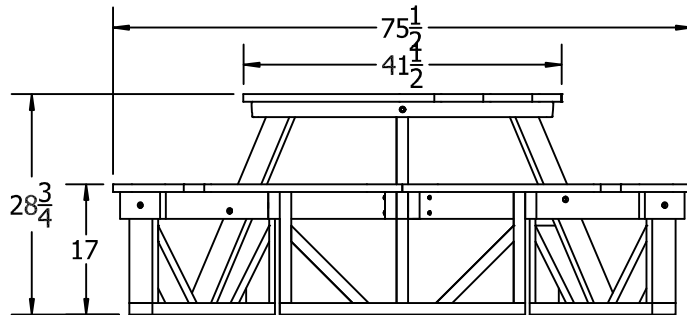

TOP VIEW

3D ISOMETRIC VIEW

FRONT VIEW

SIDE VIEW

STANDARD COLORS

INSERT COLOR CODE IN PRODUCT NUMBER
CEDAR= CED, GRAY= GRA, GREEN= GRE

EXAMPLE: CEDAR HEX TABLE 6 FT. =
PB 6HEXCED

6 Ft. Hex Table Spec Sheet