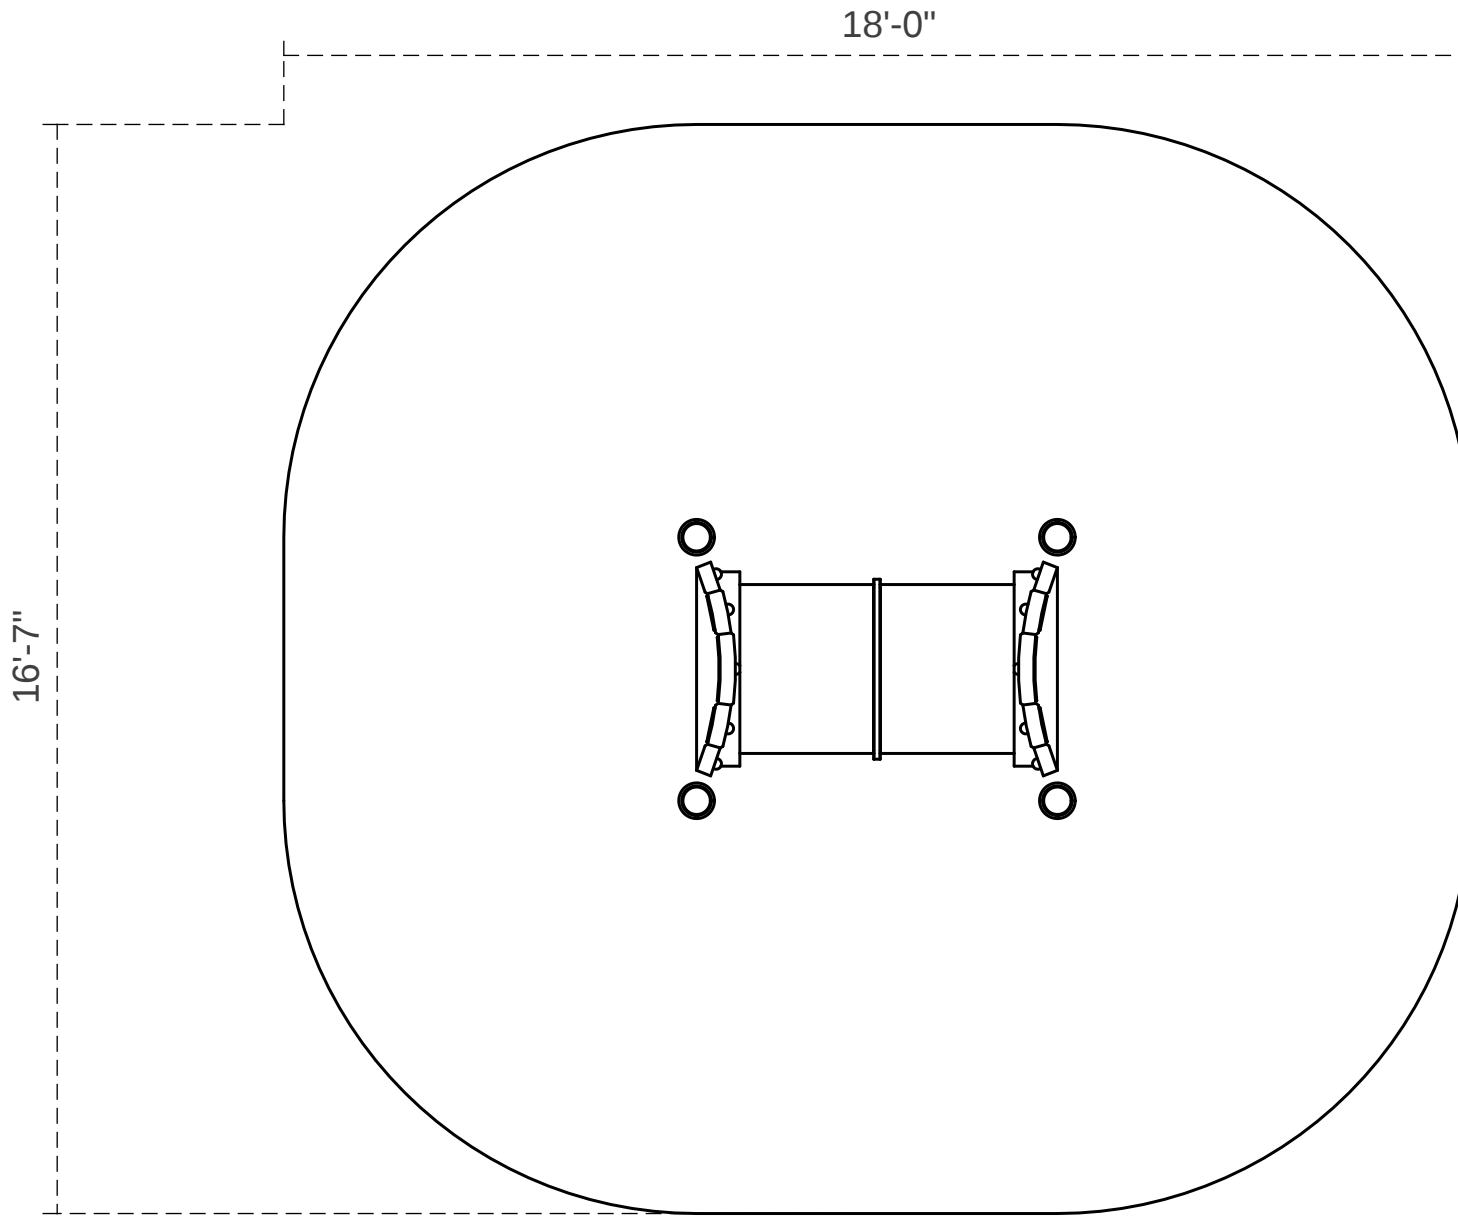

Trunk Crawler

Footprint: 14'-7" x 6'-0"
Use Zone: 16'-7" x 18'-0"

SKU: PFS023